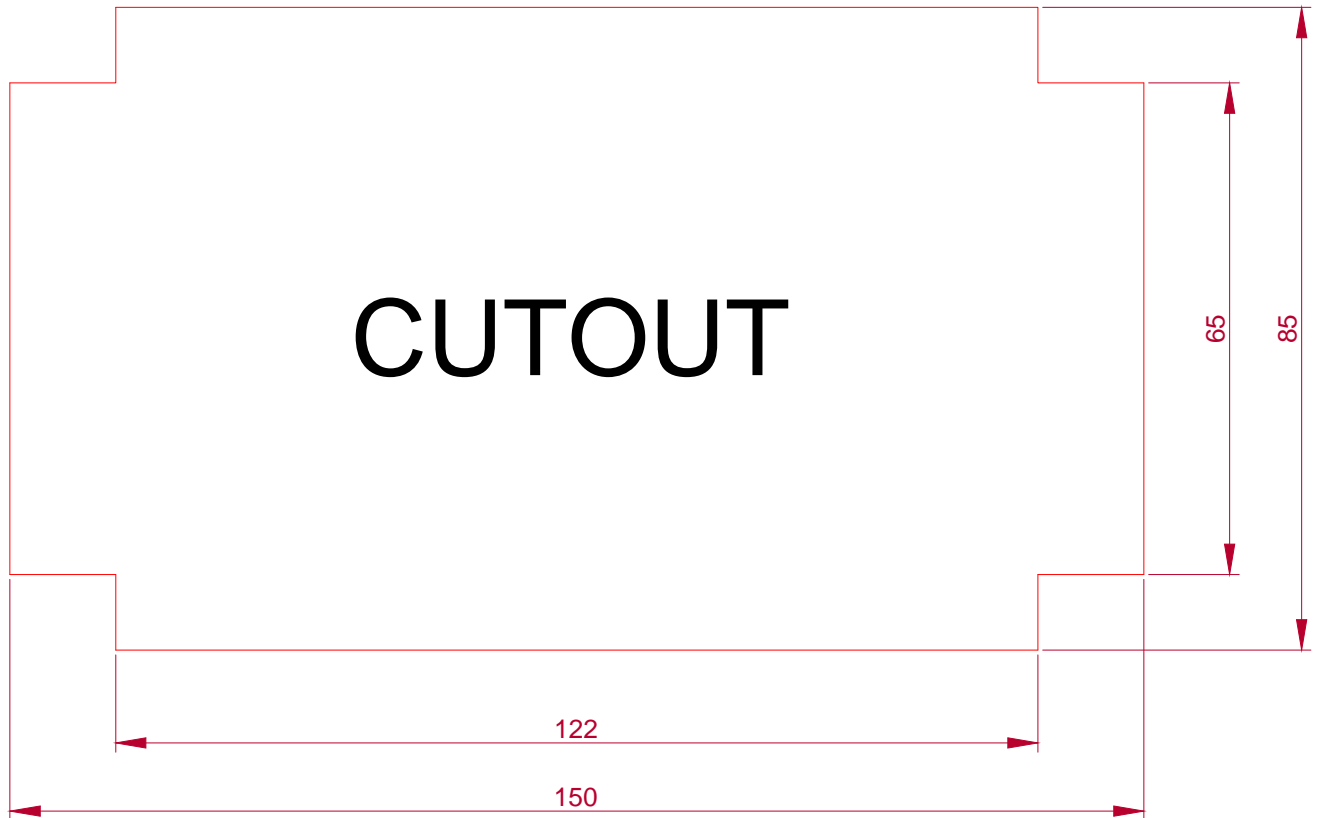

# Audio Press Box

All dimensions are in mm