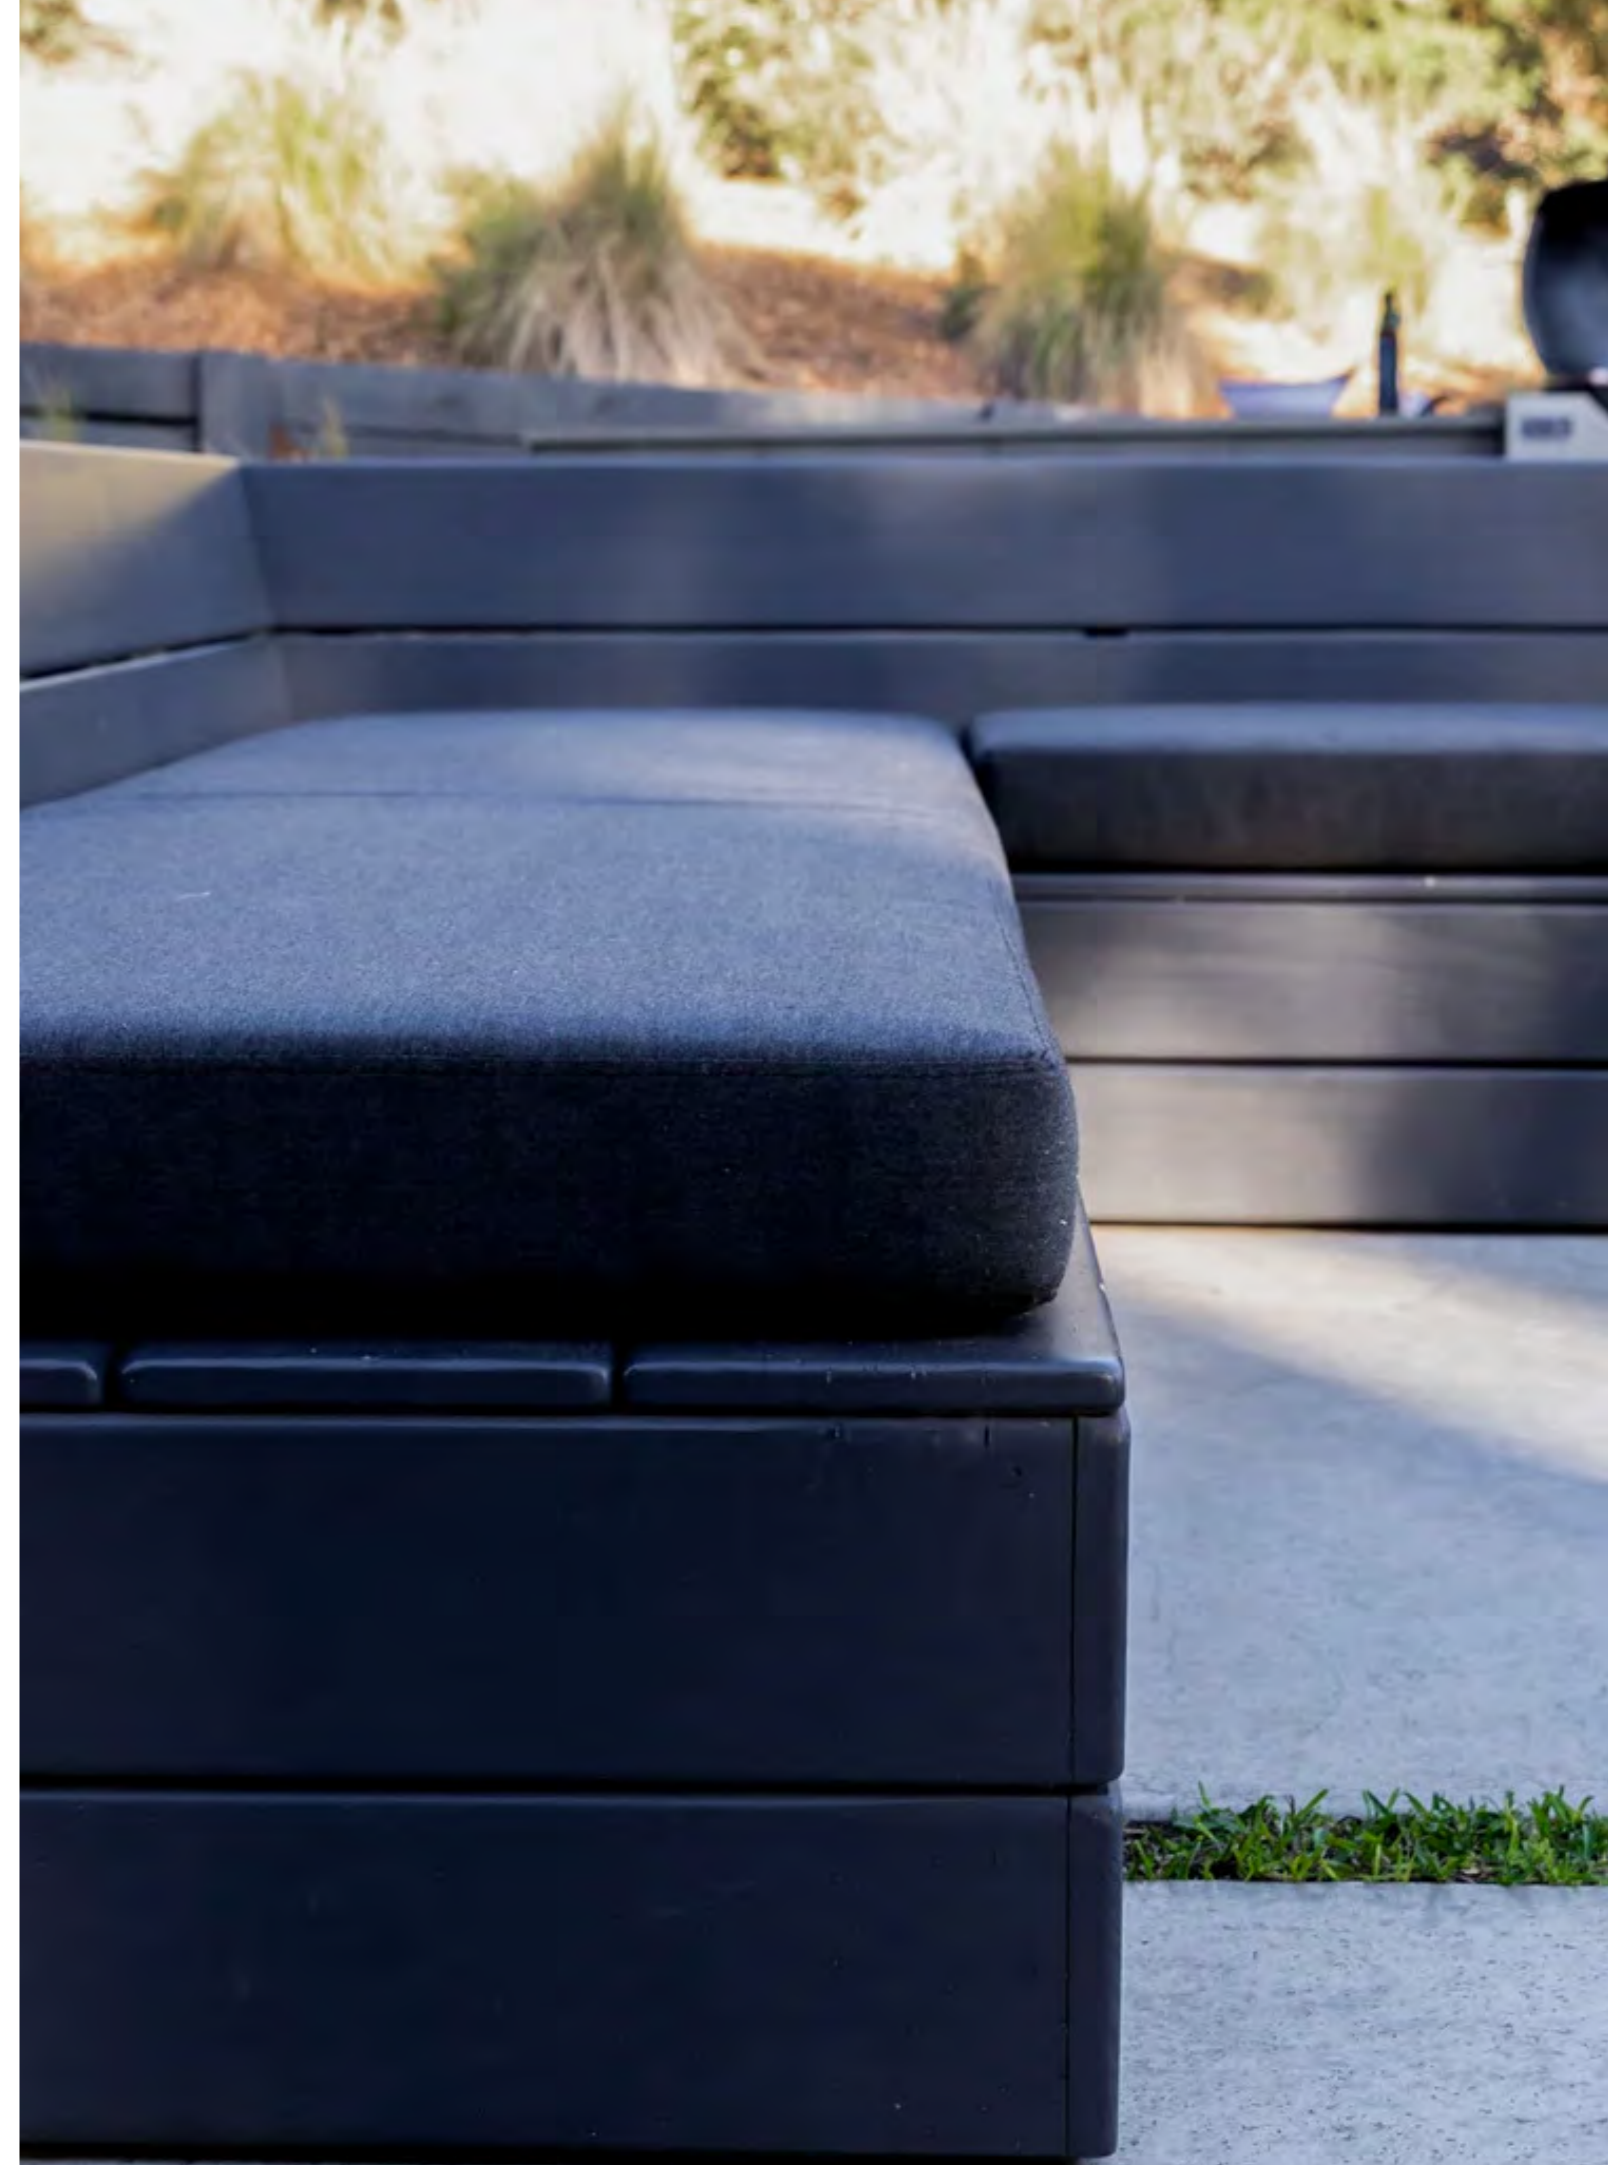

NORD BENCH

As with all made to order furniture, the Nord Bench can be tailored to whatever dimensions you desire. For outdoors, our bench is comprised of Accoya wood, and for indoors, we use sustainable Eco Pine.

Nord Bench / Deep Domino