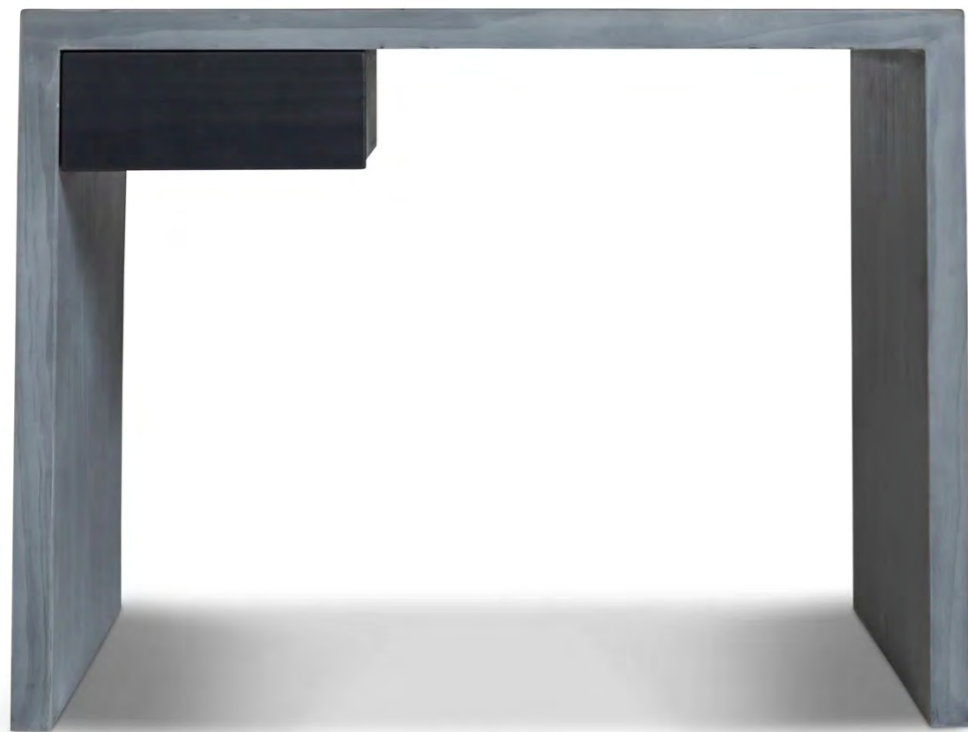

Balmain Bar Table / Albert Bar Stool / New Dutch Blonde

EVE BAR TABLE

One of our first original table designs - simply because pieces like this are so hard to find. We created a bar table that can also be converted into a kitchen island with a storage platform underneath for all your tableware, pots and pans. Eve became our bestselling piece for indoor and outdoor use.

Eve Bar Table / Deep Domino

ESTHER TABLE

One of our most unique made to order tables, the Esther Table features three prongs legs on both ends.

Esther Table / New Dutch Blonde

MAES DESK

A timeless design that suits all styles and ages – the Maes Desk can be made to any length and depth.

Maes Desk / New Dutch Blonde / Limewash

BELLA BREAKFAST BAR

The Bella Breakfast Bar comes standard on castors and can be made from 90cm to 350cm length. Minimum width is 48cm, upwards to 114cm.

ALBERT BAR STOOL