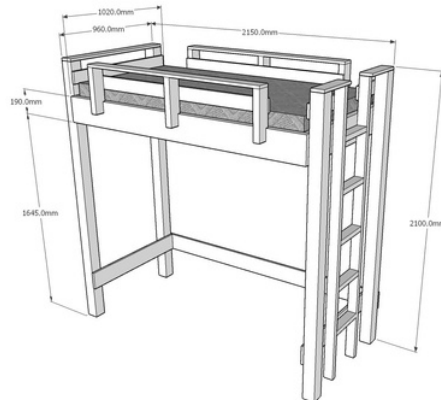

LADDER POSITIONS

LHS foot end

RHS foot end

NINA LOFT SPECIFICATIONS

Single

Single with extra height

King single

King single with extra height

NINA LOFT SPECIFICATIONS AND PRICING

					Dimensions
Single	\$2,595	+ \$295 Book Nook (Full Width) + \$295 1x LED reading light and USB port	+ \$375 300mm Additional height	+ \$525 S Mattress	2150L x 1020W x 1760H
King Single	\$2,895	+ \$325 Book Nook (Full Width) + \$295 1x LED reading light and USB port	+ \$375 300mm Additional height	+ \$625 KS Mattress	2310L x 1160W x 1760H
Double	\$3,295	+ \$375 Book Nook (Full Width) + \$295 1x LED reading light and USB port (2 reading lights recommended)	+ \$375 300mm Additional height	+ \$765 D Mattress	2150L x 1470W x 1760H
Queen	\$3,695	+ \$475 Book Nook (Full Width) + \$295 1x LED reading light and USB port (2 reading lights recommended)	+ \$375 300mm Additional height	+ \$895 Q Mattress	2310L x 1630W x 1760H