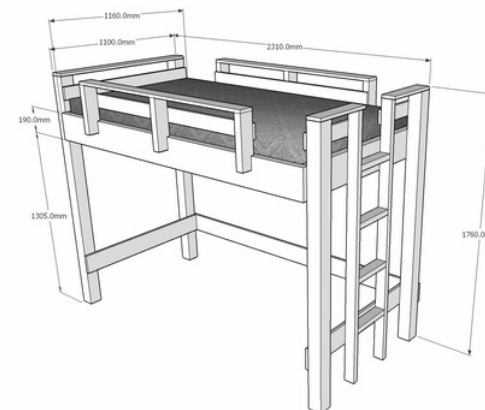

LADDER POSITIONS

LHS foot end

RHS foot end

NINA LOFT SPECIFICATIONS

Single

Single with extra height

King single

King single with extra height

NINA LOFT SPECIFICATIONS AND PRICING

					Dimensions
Single	\$2,595	+ \$295 Book Nook (Full Width) + \$295 1x LED reading light and USB port	+ \$375 300mm Additional height	+ \$525 S Mattress	2150L x 1020W x 1760H
King Single	\$2,895	+ \$325 Book Nook (Full Width) + \$295 1x LED reading light and USB port	+ \$375 300mm Additional height	+ \$625 KS Mattress	2310L x 1160W x 1760H
Double	\$3,295	+ \$375 Book Nook (Full Width) + \$295 1x LED reading light and USB port (2 reading lights recommended)	+ \$375 300mm Additional height	+ \$765 D Mattress	2150L x 1470W x 1760H
Queen	\$3,695	+ \$475 Book Nook (Full Width) + \$295 1x LED reading light and USB port (2 reading lights recommended)	+ \$375 300mm Additional height	+ \$895 Q Mattress	2310L x 1630W x 1760H