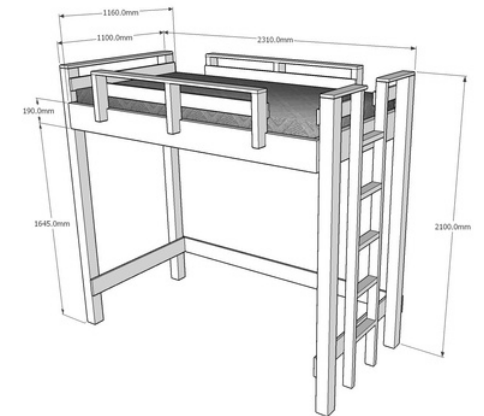

LADDER POSITIONS

LHS foot end

RHS foot end

NINA LOFT SPECIFICATIONS

Single

Single with extra height

King single

King single with extra height

NINA LOFT SPECIFICATIONS AND PRICING

					Dimensions
Single	\$2,595	+ \$295 Book Nook (Full Width) + \$295 1x LED reading light and USB port	+ \$375 300mm Additional height	+ \$525 S Mattress	2150L x 1020W x 1760H
King Single	\$2,895	+ \$325 Book Nook (Full Width) + \$295 1x LED reading light and USB port	+ \$375 300mm Additional height	+ \$625 KS Mattress	2310L x 1160W x 1760H
Double	\$3,295	+ \$375 Book Nook (Full Width) + \$295 1x LED reading light and USB port (2 reading lights recommended)	+ \$375 300mm Additional height	+ \$765 D Mattress	2150L x 1470W x 1760H
Queen	\$3,695	+ \$475 Book Nook (Full Width) + \$295 1x LED reading light and USB port (2 reading lights recommended)	+ \$375 300mm Additional height	+ \$895 Q Mattress	2310L x 1630W x 1760H