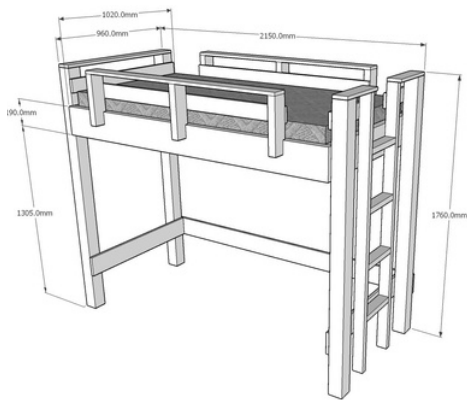

LADDER POSITIONS

LHS foot end

RHS foot end

NINA LOFT SPECIFICATIONS

Single

Single with extra height

King single

King single with extra height

NINA LOFT SPECIFICATIONS AND PRICING

					Dimensions
Single	\$2,595	+ \$295 Book Nook (Full Width) + \$295 1x LED reading light and USB port	+ \$375 300mm Additional height	+ \$525 S Mattress	2150L x 1020W x 1760H
King Single	\$2,895	+ \$325 Book Nook (Full Width) + \$295 1x LED reading light and USB port	+ \$375 300mm Additional height	+ \$625 KS Mattress	2310L x 1160W x 1760H
Double	\$3,295	+ \$375 Book Nook (Full Width) + \$295 1x LED reading light and USB port (2 reading lights recommended)	+ \$375 300mm Additional height	+ \$765 D Mattress	2150L x 1470W x 1760H
Queen	\$3,695	+ \$475 Book Nook (Full Width) + \$295 1x LED reading light and USB port (2 reading lights recommended)	+ \$375 300mm Additional height	+ \$895 Q Mattress	2310L x 1630W x 1760H