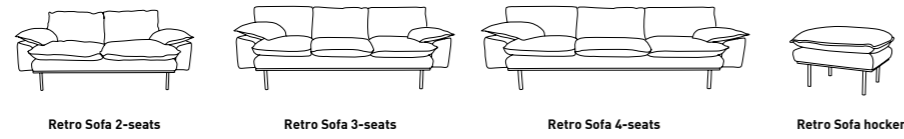

Retro Sofa

Vint Couch

Jax Couch

Club Couch

Dining (Arm) Chair

Dining Table

See our product specification sheet for all possibilities and information about our customisable collection.