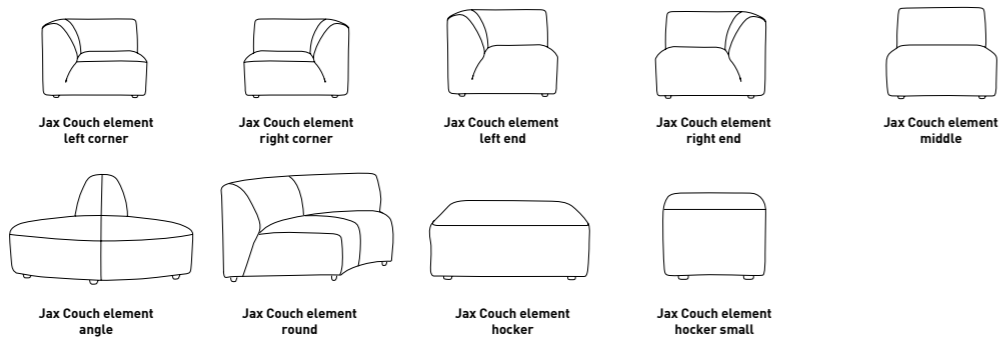

HKLIVING LIMITED EDITION COFFEE TABLE BOOK '22
LBO0001 | 24,8x30,70x2,7cm

Retro Sofa

Vint Couch

Jax Couch

Club Couch

Dining (Arm) Chair

Dining Table

See our product specification sheet for all possibilities and information about our customisable collection.