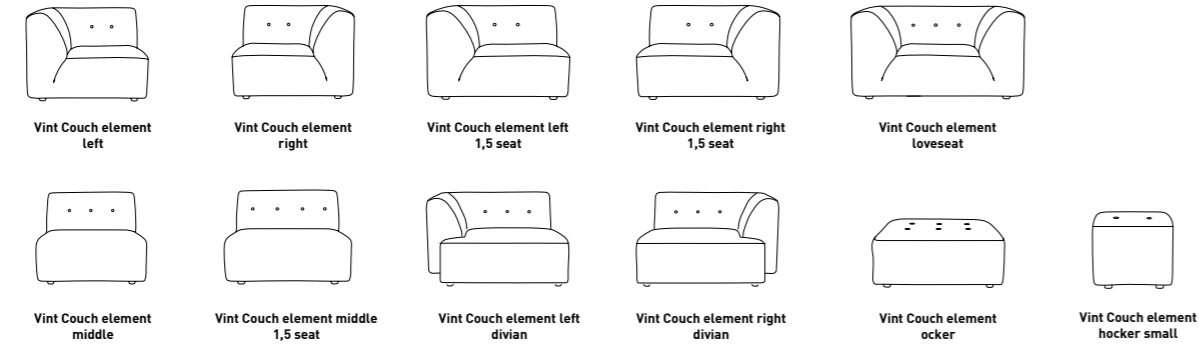

HKLIVING LIMITED EDITION COFFEE TABLE BOOK '22
LBO0001 | 24,8x30,70x2,7cm

Retro Sofa

Vint Couch

Jax Couch

Club Couch

Dining (Arm) Chair

Dining Table

See our product specification sheet for all possibilities and information about our customisable collection.