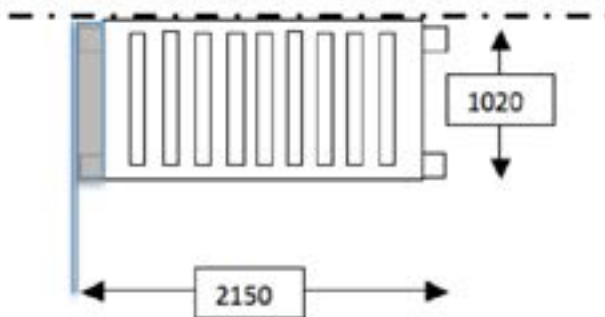

Leg positions

Set up A (legs on foot and head ends)