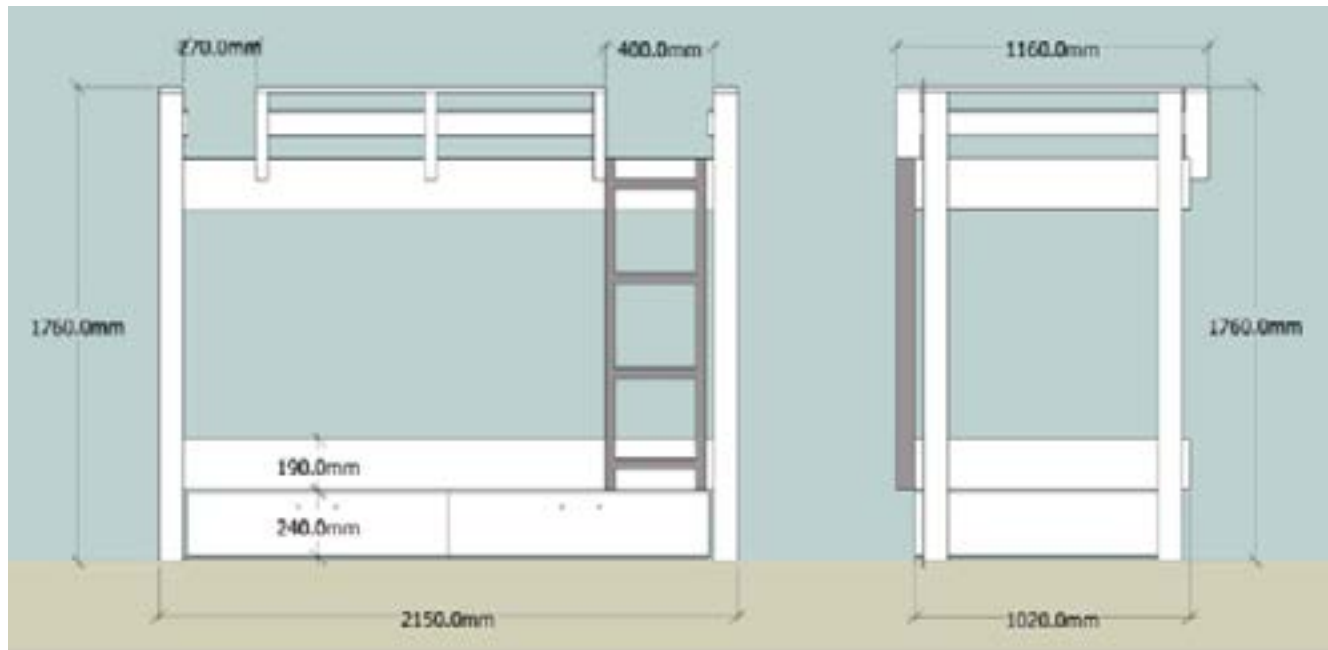

## Specifications

The diagram below is an example of our single size bunk bed's standard set up. This configuration is for a bunk bed sitting along the wall in a left hand corner. 25 cm max. thick mattresses | Legs position: set up A | Ladder position: B