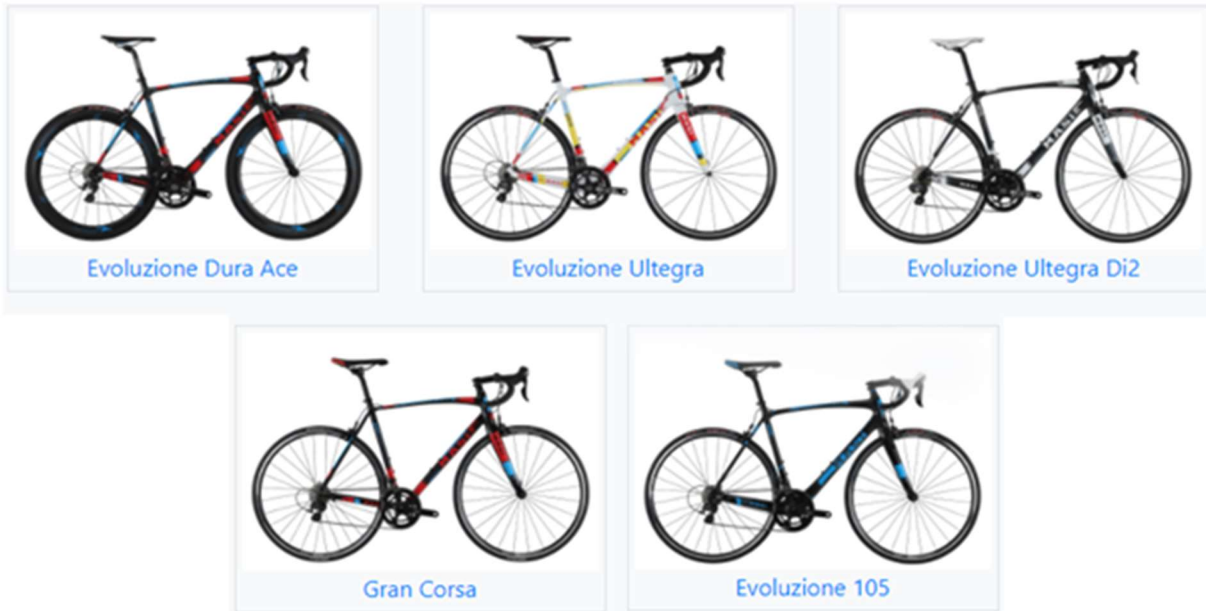

**Color Description & Images for Identification: All 2017 - 2020 Masi Evoluzione and Gran Corsa Models**

**2017 Color Descriptions**

2017 Masi Evoluzione Dura Ace – These bicycles are Gloss UD Carbon/Blue/Red

2017 Masi Evoluzione Ultegra – These bicycles are Gloss White/Blue/Red

2017 Masi Evoluzione Ultegra Di2 – These bicycles are Gloss Black/Charcoal/White

2017 Masi Evoluzione 105 – These bicycles are Gloss Black/Blue

2017 Masi Gran Corsa – These bicycles are Gloss Black/Blue/Red

**2017 Product Images**