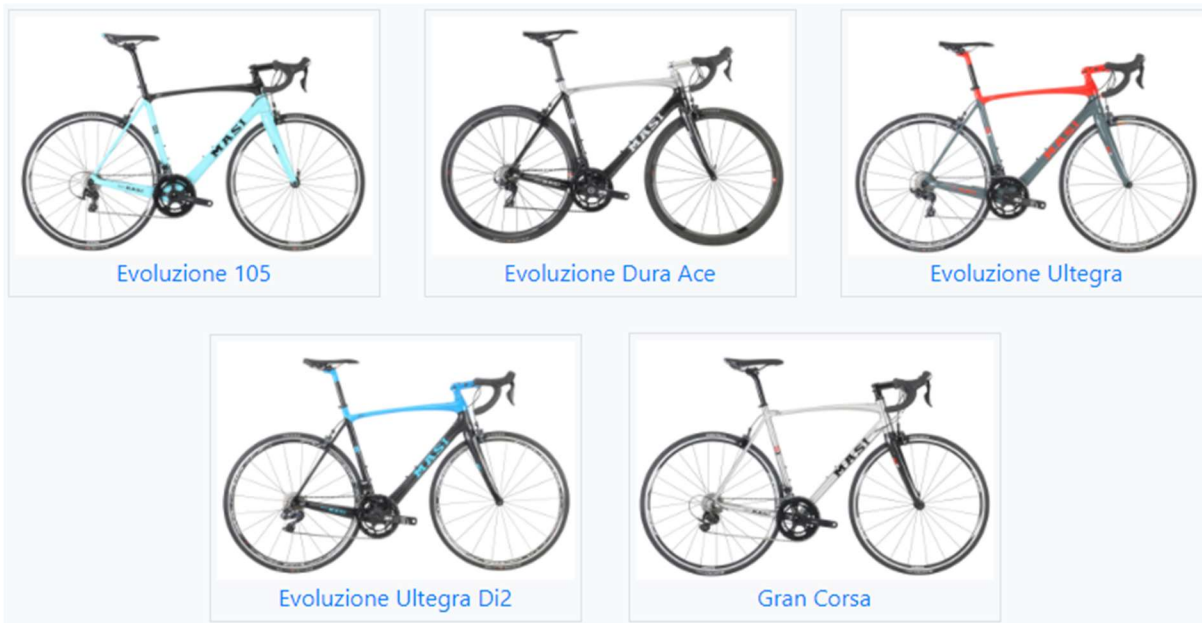

**Color Description & Images for Identification: All 2017 - 2020 Masi Evoluzione and Gran Corsa Models**

**2017 Color Descriptions**

2017 Masi Evoluzione Dura Ace – These bicycles are Gloss UD Carbon/Blue/Red

2017 Masi Gran Corsa – These bicycles are Gloss Black/Blue/Red

**2017 Product Images**

### 2018 Color Descriptions

2018 Masi Evoluzione Dura Ace – These bicycles are Gloss TeXtreme carbon/Solar Chrome

2018 Masi Evoluzione Ultegra – These bicycles are Gloss grey/Red-Orange (Roarange)

2018 Masi Evoluzione Ultegra Di2 – These bicycles are Gloss TeXtreme Carbon/Cyan

2018 Masi Evoluzione 105 – These bicycles are Gloss Limpet Blue/Black

2018 Masi Gran Corsa – These bicycles are Brushed Alloy/Black