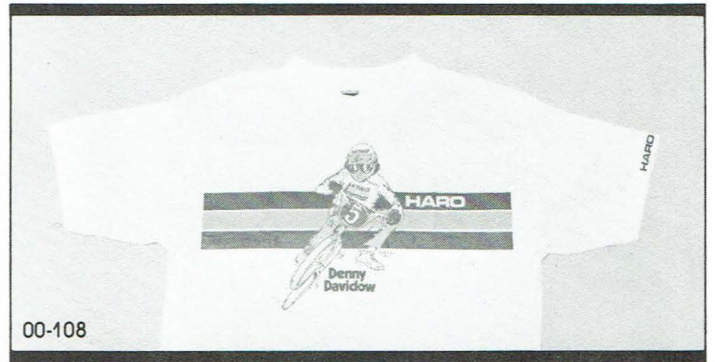

WERK SHERTS

1980, HARO DESIGNS, INC.
P.O. Box 961
Redondo Beach, CA 90277
(213) 533-6096

Available now in all the killer colors, HARO WERK SHERTS will help you look way stylish at home or dicin' at the track. Shirts come with ultra bold graphics in brilliant colors. Available in 100% cotton short sleeve in light blue, yellow or white. Men's sizes are X-Large, Large, Medium and Small. Kid's sizes are Large, Medium and Small, all shirts $7.95