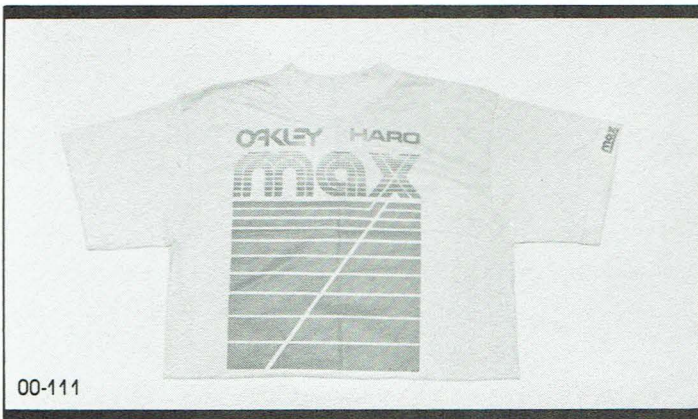

WERK SHERTS

1980, HARO DESIGNS, INC.
P.O. Box 961
Redondo Beach, CA 90277
(213) 533-6096

Available now in all the killer colors, HARO WERK SHERTS will help you look way stylish at home or dicin' at the track. Shirts come with ultra bold graphics in brilliant colors. Available in 100% cotton short sleeve in light blue, yellow or white. Men's sizes are X-Large, Large, Medium and Small. Kid's sizes are Large, Medium and Small, all shirts $7.95