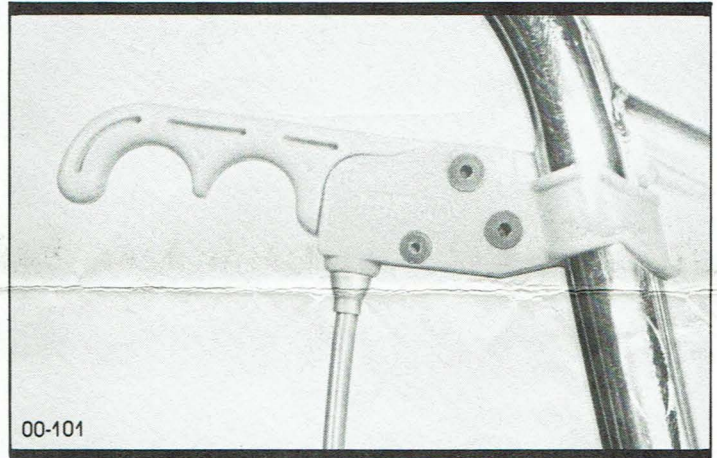

# SANO STUFF!

HARO DESIGNS  
P.O. BOX 961  
REDONDO BEACH, CA 90277  
(213) 533-6096

00-100

**HARO PRO PLATES \$9.95 ea**  
The original and best of the pro plates. Available in five sano team colors: DG, Mongoose, Redline, Torker and Raleigh.

00-101

**HARO HANDLE \$6.95 complete \$4.95 lever only**  
The ultimate in two finger brake levers is now better than ever, reinforced for added strength and less flex, for better braking response. Available in Red, Yellow, Blue or Black.

00-102

**HARO WERKS 2/color .75¢ ea solid white .50¢ ea**  
Stylish and trick, yet sized just right for Haro and regular BMX plates. Available in Black/Red trim, Black/Blue trim, Black/Yellow trim or Solid White.