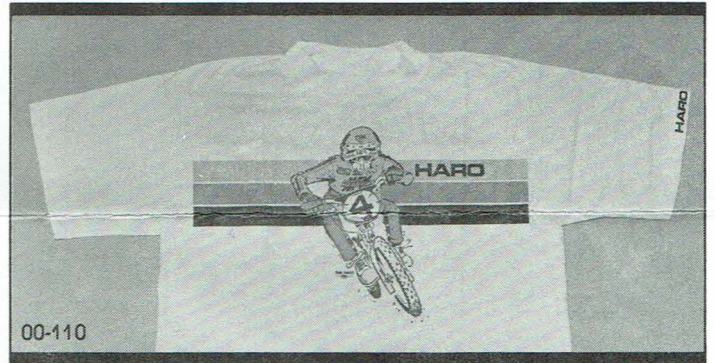

WERK SHERTS

1980, HARO DESIGNS, INC.
P.O. Box 961
Redondo Beach, CA 90277
(213) 533-6096

Available now in all the killer colors, HARO WERK SHERTS will help you look way stylish at home or dicin' at the track. Shirts come with ultra bold graphics in brilliant colors. Available in 100% cotton short sleeve in light blue, yellow or white. Men's sizes are X-Large, Large, Medium and Small. Kid's sizes are Large, Medium and Small, all shirts $7.95