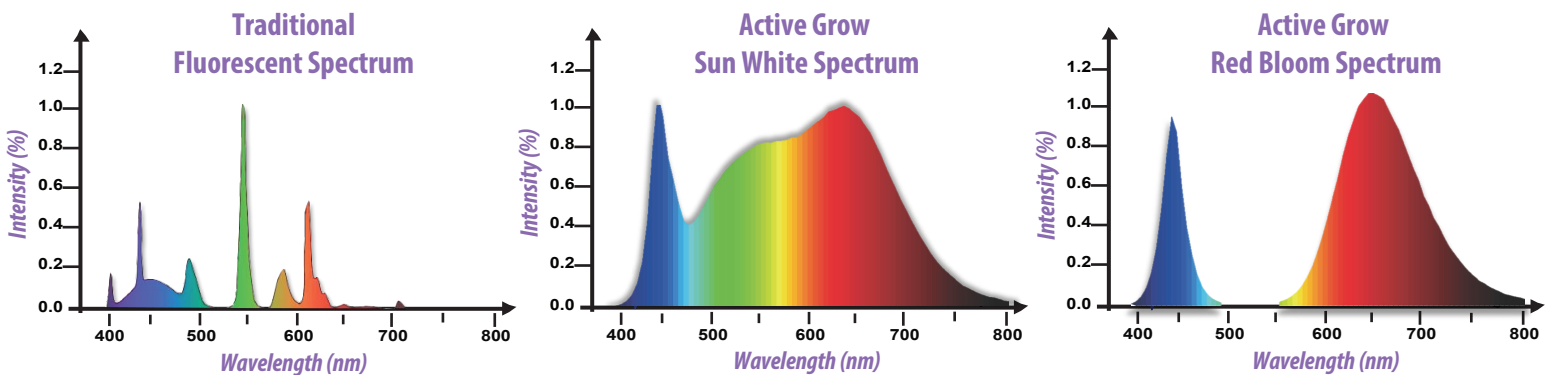

Spectral Analysis

SPECIFICATIONS*	T5 4FT HO LED HORTICULTURAL LAMP (WS)	T5 4FT HO LED HORTICULTURAL LAMP (RS)
Model number	AG/24T5HO/4FT/WS	AG/24T5HO/4FT/RS
Power	24 watts	24 watts
Power input	120-277V 50-60Hz	120-277V 50-60Hz
PPF output ($\mu\text{mol/s}$**)	60 $\mu\text{mol/s}$	55 $\mu\text{mol/s}$
Photon electrical efficacy ($\mu\text{mol/J}$**)	2.2 $\mu\text{mol/J}$	2.0 $\mu\text{mol/J}$
Rated power factor	>95%	>95%
Spectrum	Sun White	Red Bloom
Dimensions (l x w x h)	47" x 0.67" x 0.67" (1194 x 17 x 17mm)	47" x 0.67" x 0.67" (1194 x 17 x 17mm)
Weight	0.34lb. / 154g	0.34lb. / 154g
Dimmable	No	No
Lifetime	30,000 hours	30,000 hours
UL Listed	Yes	Yes

*Specification data is preliminary and subject to change.

**Electrical efficacy includes 4 watts for ballast power. True power and PPF output will vary based on ballast and fixture type.