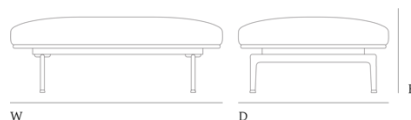

Outline Pouf

Dimensions

Height:	40 cm / 15.7"
Width:	111 cm / 43.7"
Depth:	78 cm / 30.7"
Seat Height:	40 cm / 15.7"
Seat Depth:	78 cm / 30.7"

Made-to-order

This product can be upholstered in the following textiles: Balder, Canvas, Clara, Clay, Colline, Divina, Divina MD, Divina Melange, Easy Leather, Ecriture, Endure Leather, Fiord, Grace Leather, Hallingdal, Illusion Leather, Refine Leather, Remix, Rime, Steelcut, Steelcut Trio, Twill Weave, Vidar