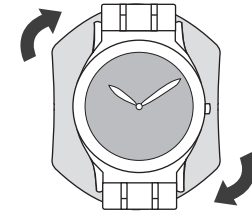

For Oversize Wrist

Product Specifications

Power	Input: AC/100-240V, 50-60Hz / 4 pieces AA alkaline batteries ; Output: DC/4V 0.55A
Features	TPD (Turns Per Day) Mode A: Revolves for 7 minutes – stops for 103 minutes then repeats, 650TPD. Mode B: Revolves for 7 minutes – stops for 73 minutes then repeats, 900TPD. Mode C: Revolves for 7 minutes – stops for 53 minutes then repeats, 1200TPD. Mode D: Revolves for 7 minutes – stops for 41 minutes then repeats, 1500TPD.
Size	140 x 165 x 144 mm (L x W x H)
Weight	1.7 kg (without adaptor)
Temperature	Operate between 5°C ~ 40°C