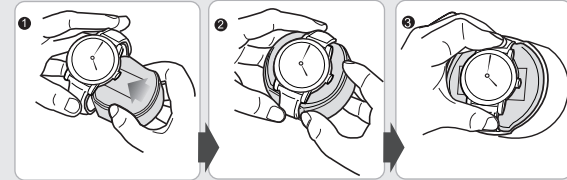

## Pouch contents

- Product Manual & Guarantee Card x 1
- Microfibre Cloth x 1
- Pair of White Gloves x 1

TPD switch Mode switch

- OFF
- ⌚ Clockwise
- ⌚ Anti-clockwise
- ⌚ Bi-directional

Adaptor port

Glass door

## Operations for Use

- Insert the adaptor into the adaptor port and plug it into the electrical outlet, or open the battery cover and insert 4 pieces AA alkaline batteries then close the battery cover.
- Open the glass door and carefully pull out the watch pillow using your forefinger and thumb.
- Place the watch on the watch pillow.
- Place the watch pillow back in the winder.
- Close the glass door.
- To start operation, please use the TPD switch to set the TPD (Turns Per Day) and use the mode switch to set the rotating direction you require