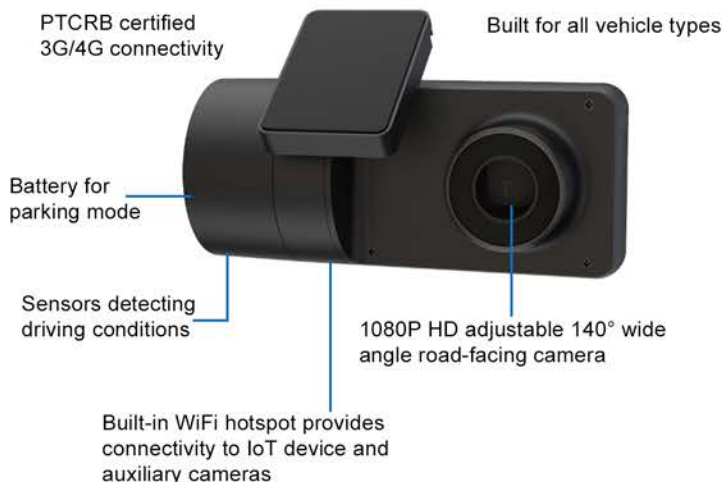

RastracVision

RastracVision provides fleets access to a robust dashboard camera solution that offers insight into risky driver behavior through a combination of MV+AI (Machine Vision + Artificial Intelligence) sensors and live video streaming. It is a perfect solution to mitigate risk by reviewing archived footage of any incident in the case of litigation. Plus, you have the potential of reducing insurance premiums once installed.

Key Features

- Live video streaming from dual, road-facing and driver-facing cameras
- Audio and visual alerts for risky driving events
- Quick 10-minute install with multiple options to connect to power
- 1080P full HD road-facing video with 140° adjustable wide-angle lens
- 720P full HD driver-facing video with adjustable wide-angle color and infrared cameras
- SIM and 128 GB SD card slots are secured with safety screws to keep footage safe
- Developed for all vehicle types and built to withstand the seasons, including heat and cold
- 4G connectivity and a built-in WiFi hotspot support connecting IoT devices and additional cameras
- Provide audio feedback and warnings to proactively correct risky driving as it occurs

Road-Facing Camera

Driver-Facing Camera

The MV+AI technology is a driver aid only. Drivers should never wait for a warning before taking measures to avoid an accident. The MV+AI distraction detection and alerting technology is designed to respect driver privacy because it does not collect, store or use any biometric identifiers or biometric information (i.e., scans of facial geometry) to detect distracted driving behaviours. See www.lytx.com/dashcam-information.