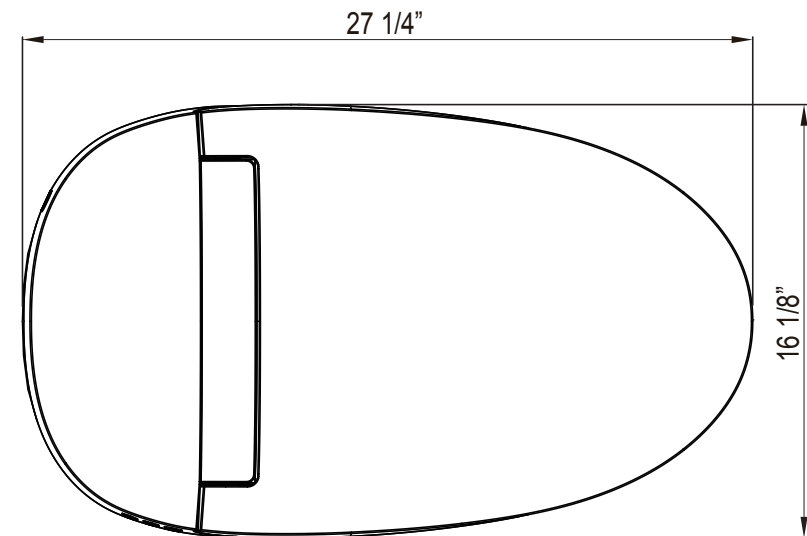

DIMENSIONS/TECHNICAL DATA

**TANKLESS
SMART TOILET
ITEM #ST2W**

ATTENTION! Dimensions may vary by up to 3/8". It is highly recommended to pull all dimensions of actual model for installation and measuring purposes.