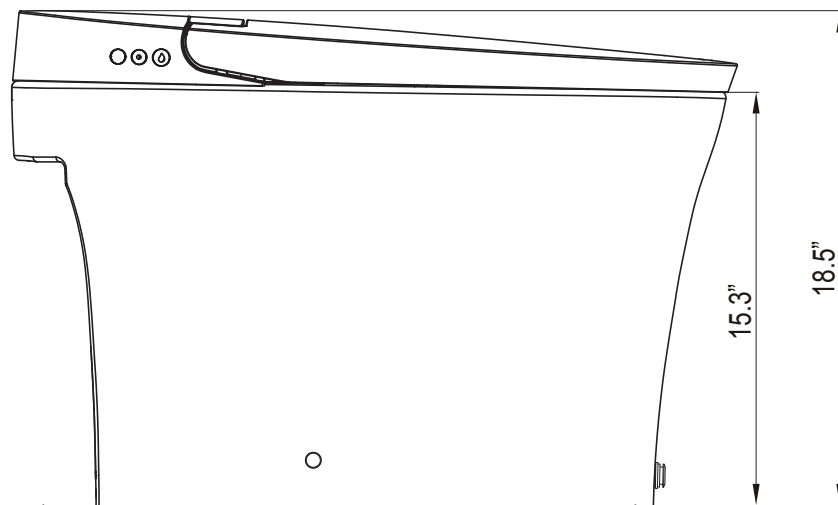

DIMENSIONS/TECHNICAL DATA

**TANKLESS
SMART TOILET
ITEM #ST2W**

ATTENTION! Dimensions may vary by up to 3/8". It is highly recommended to pull all dimensions of actual model for installation and measuring purposes.