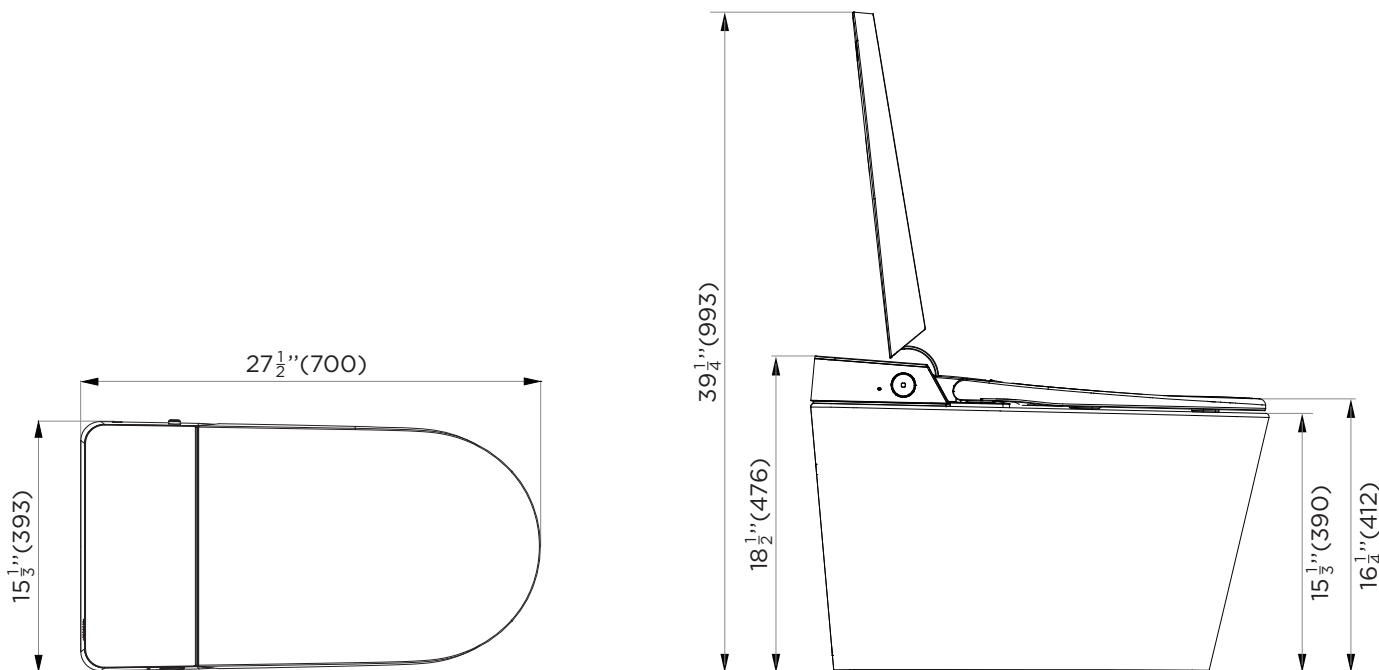

SPECIFICATIONS / TECHNICAL DATA

SMART TOILET

ATTENTION! Dimensions may vary by up to 3/8". It is highly recommended to pull all dimensions of actual model for installation and measuring purposes.

MODEL# ST4W