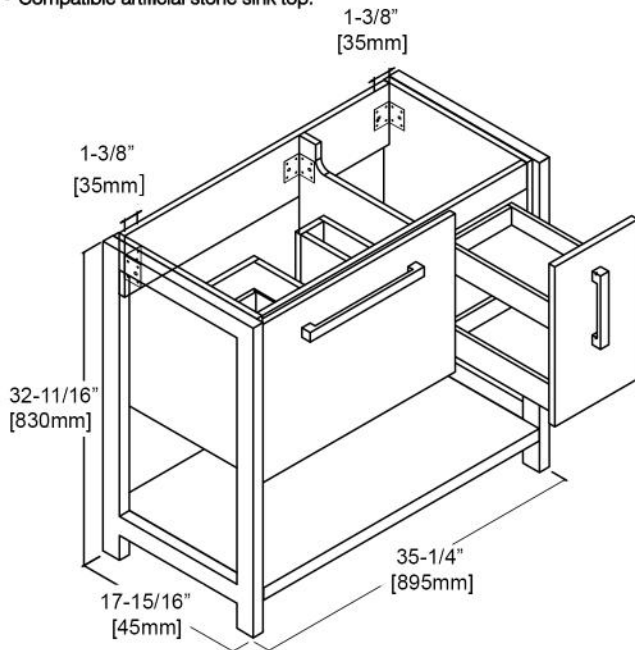

Colors/Finishes

- Glossy White with Chrome Frame(V8022 30 01)
- Metal Grey with Matte Black Frame (V8022 30 15)

Package Dimension

31-11/16"W x 20-1/4"D x 35-1/4"H

Gross Weight

xx lbs/xx kgs

TOP VIEW

SIDE VIEW

Colors/Finishes

- Glossy White with Chrome Frame (V8022 36 01)
- Metal Grey with Matte Black Frame (V8022 36 15)

Package Dimension

37-5/8"W x 20-1/4"D x 35-1/4"H

Gross Weight

xx lbs/xx kgs

TOP VIEW

SIDE VIEW

Riga - 48"

Specification & Installation Guide

Features

- Free standing 48" Vanity: 47-1/16"W x 17-15/16"D x 32-11/16"H.
- Industrial modern design that gives you a timeless minimalist style bathroom.
- Commercial grade stainless steel frame comes in chrome & matte black.
- Furniture grade water proof polyvinyl chloride board, protected with several coats of polyurethane.
- Soft-closing drawer with U cut-out make it easier for plumbing work.
- Two tempered safe glass insert dividers to keep your drawer more organized.
- Compatible matching color mirror.
- Compatible LED mirror.
- Compatible LED medicine cabinet with surface or recessed mount options.
- Compatible ceramic sink top.
- Compatible artificial stone sink top.

Colors/Finishes

- Glossy White with Chrome Frame(V8022 48 01S)
- Metal Grey with Matte Black Frame (V8022 48 15S)

Package Dimension

49-7/16"W x 20-1/4"D x 35-1/4"H

Gross Weight

xx lbs/xx kgs

TOP VIEW

SIDE VIEW