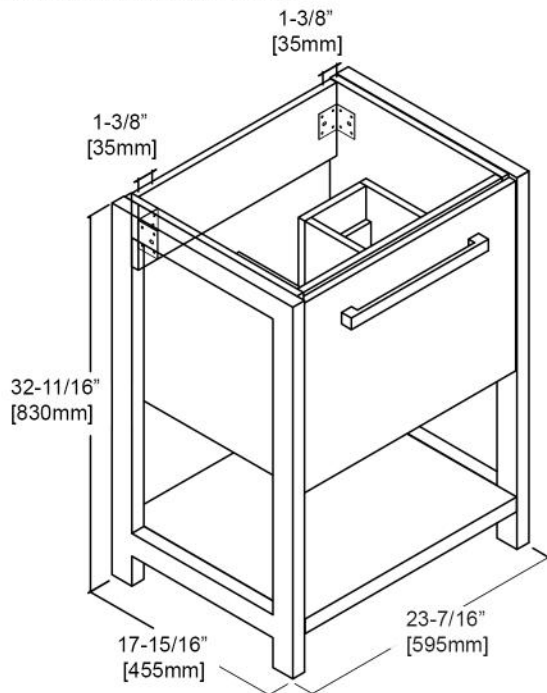

Riga - 24"

Specification & Installation Guide

Features

- Free standing 24" Vanity: 23-7/16"W x 17-15/16"D x 32-11/16"H.
- Industrial modern design that gives you a timeless minimalist style bathroom.
- Commercial grade stainless steel frame comes in chrome & matte black.
- Furniture grade water proof polyvinyl chloride board, protected with several coats of polyurethane.
- Soft-closing drawer with U cut-out make it easier for plumbing work.
- Two tempered safe glass insert dividers to keep your drawer more organized.
- Compatible matching color mirror.
- Compatible LED mirror.
- Compatible LED medicine cabinet with surface or recessed mount options.
- Compatible ceramic sink top.
- Compatible artificial stone sink top.

Colors/Finishes

- Glossy White with Chrome Frame (V8022 24 01)
- Metal Grey with Matte Black Frame (V8022 24 15)

Package Dimension

25-12/16"W x 20-1/4"D x 35-1/4"H

Gross Weight

xx lbs/xx kgs

TOP VIEW

SIDE VIEW

Riga - 30"

Specification & Installation Guide

Features

- Free standing 30" Vanity: 29-5/16"W x 17-15/16"D x 32-11/16"H.
- Industrial modern design that gives you a timeless minimalist style bathroom.
- Commercial grade stainless steel frame comes in chrome & matte black.
- Furniture grade water proof polyvinyl chloride board, protected with several coats of polyurethane.
- Soft-closing drawer with U cut-out make it easier for plumbing work.
- Two tempered safe glass insert dividers to keep your drawer more organized.
- Compatible matching color mirror.
- Compatible LED mirror.
- Compatible LED medicine cabinet with surface or recessed mount options.
- Compatible ceramic sink top.
- Compatible artificial stone sink top. 1-3/8" [35mm]

Colors/Finishes

- Glossy White with Chrome Frame(V8022 30 01)
- Metal Grey with Matte Black Frame (V8022 30 15)

Package Dimension

31-11/16"W x 20-1/4"D x 35-1/4"H

Gross Weight

xx lbs/xx kgs

TOP VIEW

SIDE VIEW