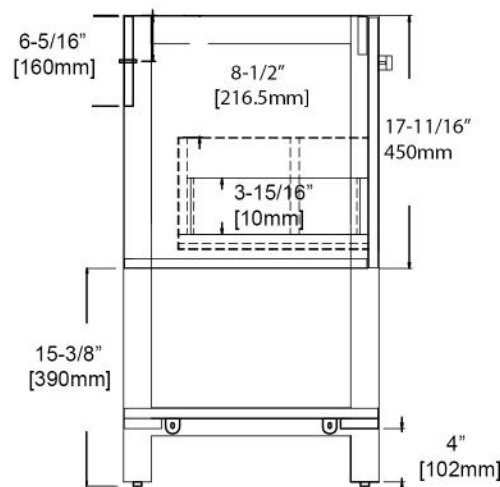

Colors/Finishes

- Glossy White with Chrome Frame (V8022 24 01)
- Metal Grey with Matte Black Frame (V8022 24 15)

Package Dimension

25-12/16"W x 20-1/4"D x 35-1/4"H

Gross Weight

xx lbs/xx kgs

TOP VIEW

SIDE VIEW

Colors/Finishes

- Glossy White with Chrome Frame(V8022 30 01)
- Metal Grey with Matte Black Frame (V8022 30 15)

Package Dimension

31-11/16"W x 20-1/4"D x 35-1/4"H

Gross Weight

xx lbs/xx kgs

TOP VIEW

SIDE VIEW

Riga - 36"

Specification & Installation Guide

Features

- Free standing 36" Vanity: 35-1/16"W x 17-15/16"D x 32-11/16"H.
- Industrial modern design that gives you a timeless minimalist style bathroom.
- Commercial grade stainless steel frame comes in chrome & matte black.
- Furniture grade water proof polyvinyl chloride board, protected with several coats of polyurethane.
- Soft-closing drawer with U cut-out make it easier for plumbing work.
- Two tempered safe glass insert dividers to keep your drawer more organized.
- Compatible matching color mirror.
- Compatible LED mirror.
- Compatible LED medicine cabinet with surface or recessed mount options.
- Compatible ceramic sink top.
- Compatible artificial stone sink top.

Colors/Finishes

- Glossy White with Chrome Frame (V8022 36 01)
- Metal Grey with Matte Black Frame (V8022 36 15)

Package Dimension

37-5/8"W x 20-1/4"D x 35-1/4"H

Gross Weight

xx lbs/xx kgs

TOP VIEW

SIDE VIEW