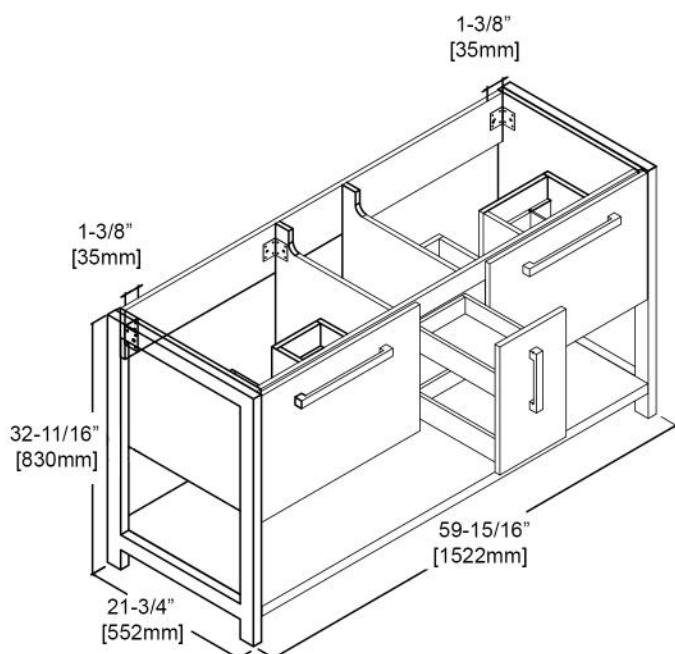

Riga - 48"

Specification & Installation Guide

Features

- Free standing 48" Vanity: 47-1/16"W x 17-15/16"D x 32-11/16"H.
- Industrial modern design that gives you a timeless minimalist style bathroom.
- Commercial grade stainless steel frame comes in chrome & matte black.
- Furniture grade water proof polyvinyl chloride board, protected with several coats of polyurethane.
- Soft-closing drawer with U cut-out make it easier for plumbing work.
- Four tempered safe glass insert dividers to keep your drawer more organized.
- Compatible matching color mirror.
- Compatible LED mirror.
- Compatible LED medicine cabinet with surface or recessed mount options.
- Compatible ceramic sink top.
- Compatible artificial stone sink top.

Colors/Finishes

- Glossy White with Chrome Frame (V8022 48 01D)
- Metal Grey with Matte Black Frame (V8022 48 15D)

Package Dimension

49-7/16"W x 20-1/4"D x 35-1/4"H

Gross Weight

xx lbs/xx kgs

TOP VIEW

SIDE VIEW

Riga - 60"

Specification & Installation Guide

Features

- Free standing 60" Vanity: 59-15/16"W x 21-3/4"D x 32-11/16"H.
- Industrial modern design that gives you a timeless minimalist style bathroom.
- Commercial grade stainless steel frame comes in chrome & matte black.
- Furniture grade water proof polyvinyl chloride board, protected with several coats of polyurethane.
- Soft-closing drawer with U cut-out make it easier for plumbing work.
- Four tempered safe glass insert dividers to keep your drawer more organized.
- Compatible matching color mirror.
- Compatible LED mirror.
- Compatible LED medicine cabinet with surface or recessed mount options.
- Compatible ceramic sink top.
- Compatible artificial stone sink top.

Colors/Finishes

- Glossy White with Chrome Frame (V8022 60 01)
- Metal Grey with Matte Black Frame (V8022 60 15)

Package Dimension

62-3/16"W x 24"D x 35-1/4"H

Gross Weight

xx lbs/xx kgs

TOP VIEW

SIDE VIEW