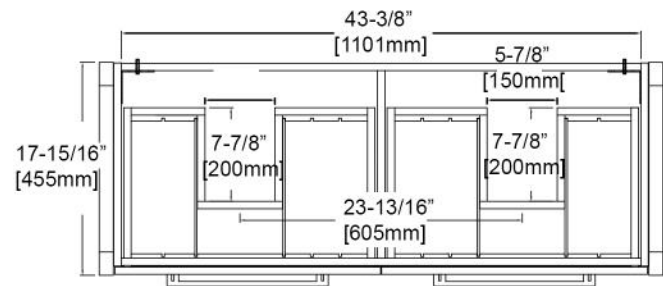

Riga - 48"

Specification & Installation Guide

Features

- Free standing 48" Vanity: 47-1/16"W x 17-15/16"D x 32-11/16"H.
- Industrial modern design that gives you a timeless minimalist style bathroom.
- Commercial grade stainless steel frame comes in chrome & matte black.
- Furniture grade water proof polyvinyl chloride board, protected with several coats of polyurethane.
- Soft-closing drawer with U cut-out make it easier for plumbing work.
- Two tempered safe glass insert dividers to keep your drawer more organized.
- Compatible matching color mirror.
- Compatible LED mirror.
- Compatible LED medicine cabinet with surface or recessed mount options.
- Compatible ceramic sink top.
- Compatible artificial stone sink top.

Colors/Finishes

- Glossy White with Chrome Frame(V8022 48 01S)
- Metal Grey with Matte Black Frame (V8022 48 15S)

Package Dimension

49-7/16"W x 20-1/4"D x 35-1/4"H

Gross Weight

xx lbs/xx kgs

TOP VIEW

SIDE VIEW

Riga - 48"

Specification & Installation Guide

Features

- Free standing 48" Vanity: 47-1/16"W x 17-15/16"D x 32-11/16"H.
- Industrial modern design that gives you a timeless minimalist style bathroom.
- Commercial grade stainless steel frame comes in chrome & matte black.
- Furniture grade water proof polyvinyl chloride board, protected with several coats of polyurethane.
- Soft-closing drawer with U cut-out make it easier for plumbing work.
- Four tempered safe glass insert dividers to keep your drawer more organized.
- Compatible matching color mirror.
- Compatible LED mirror.
- Compatible LED medicine cabinet with surface or recessed mount options.
- Compatible ceramic sink top.
- Compatible artificial stone sink top.

Colors/Finishes

- Glossy White with Chrome Frame (V8022 48 01D)
- Metal Grey with Matte Black Frame (V8022 48 15D)

Package Dimension

49-7/16"W x 20-1/4"D x 35-1/4"H

Gross Weight

xx lbs/xx kgs

TOP VIEW

SIDE VIEW