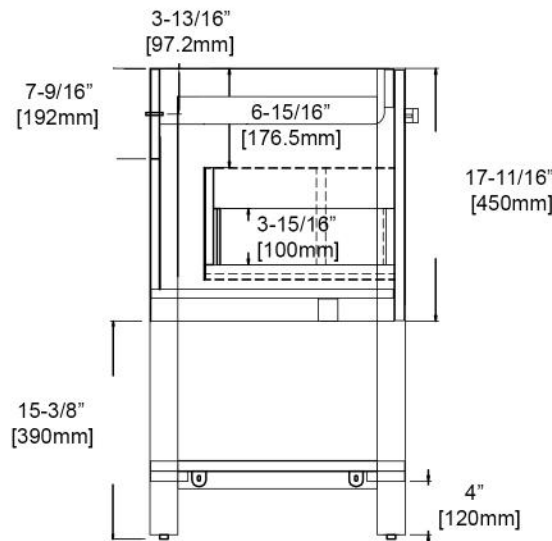

Colors/Finishes

- Glossy White with Chrome Frame(V8022 30 01)
- Metal Grey with Matte Black Frame (V8022 30 15)

Package Dimension

31-11/16"W x 20-1/4"D x 35-1/4"H

Gross Weight

xx lbs/xx kgs

TOP VIEW

SIDE VIEW

Colors/Finishes

- Glossy White with Chrome Frame (V8022 36 01)
- Metal Grey with Matte Black Frame (V8022 36 15)

Package Dimension

37-5/8"W x 20-1/4"D x 35-1/4"H

Gross Weight

xx lbs/xx kgs

TOP VIEW

SIDE VIEW

Riga - 48"

Specification & Installation Guide

Features

- Free standing 48" Vanity: 47-1/16"W x 17-15/16"D x 32-11/16"H.
- Industrial modern design that gives you a timeless minimalist style bathroom.
- Commercial grade stainless steel frame comes in chrome & matte black.
- Furniture grade water proof polyvinyl chloride board, protected with several coats of polyurethane.
- Soft-closing drawer with U cut-out make it easier for plumbing work.
- Two tempered safe glass insert dividers to keep your drawer more organized.
- Compatible matching color mirror.
- Compatible LED mirror.
- Compatible LED medicine cabinet with surface or recessed mount options.
- Compatible ceramic sink top.
- Compatible artificial stone sink top.

Colors/Finishes

- Glossy White with Chrome Frame(V8022 48 01S)
- Metal Grey with Matte Black Frame (V8022 48 15S)

Package Dimension

49-7/16"W x 20-1/4"D x 35-1/4"H

Gross Weight

xx lbs/xx kgs

TOP VIEW

SIDE VIEW