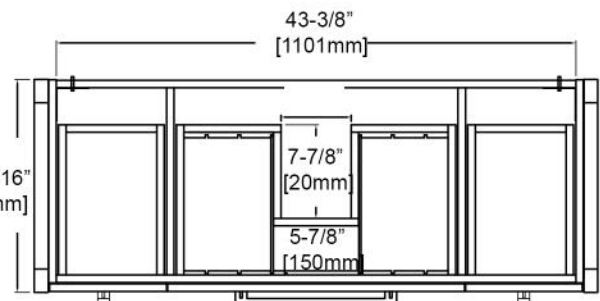

Riga - 48"

Specification & Installation Guide

Features

- Free standing 48" Vanity: 47-1/16"W x 17-15/16"D x 32-11/16"H.
- Industrial modern design that gives you a timeless minimalist style bathroom.
- Commercial grade stainless steel frame comes in chrome & matte black.
- Furniture grade water proof polyvinyl chloride board, protected with several coats of polyurethane.
- Soft-closing drawer with U cut-out make it easier for plumbing work.
- Two tempered safe glass insert dividers to keep your drawer more organized.
- Compatible matching color mirror.
- Compatible LED mirror.
- Compatible LED medicine cabinet with surface or recessed mount options.
- Compatible ceramic sink top.
- Compatible artificial stone sink top.

Colors/Finishes

- Glossy White with Chrome Frame(V8022 48 01S)
- Metal Grey with Matte Black Frame (V8022 48 15S)

Package Dimension

49-7/16"W x 20-1/4"D x 35-1/4"H

Gross Weight

xx lbs/xx kgs

TOP VIEW

SIDE VIEW

Riga - 48"

Specification & Installation Guide

Features

- Free standing 48" Vanity: 47-1/16"W x 17-15/16"D x 32-11/16"H.
- Industrial modern design that gives you a timeless minimalist style bathroom.
- Commercial grade stainless steel frame comes in chrome & matte black.
- Furniture grade water proof polyvinyl chloride board, protected with several coats of polyurethane.
- Soft-closing drawer with U cut-out make it easier for plumbing work.
- Four tempered safe glass insert dividers to keep your drawer more organized.
- Compatible matching color mirror.
- Compatible LED mirror.
- Compatible LED medicine cabinet with surface or recessed mount options.
- Compatible ceramic sink top.
- Compatible artificial stone sink top.

Colors/Finishes

- Glossy White with Chrome Frame (V8022 48 01D)
- Metal Grey with Matte Black Frame (V8022 48 15D)

Package Dimension

49-7/16"W x 20-1/4"D x 35-1/4"H

Gross Weight

xx lbs/xx kgs

TOP VIEW

SIDE VIEW