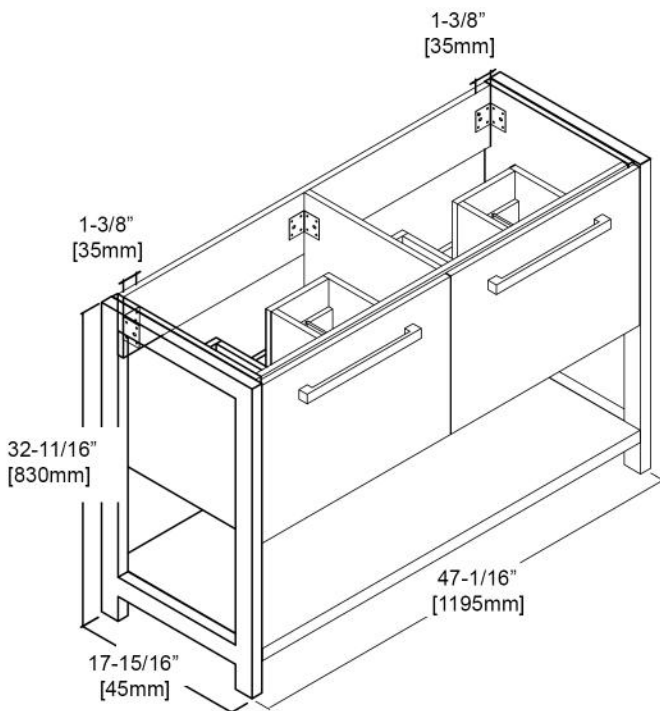

Riga - 48"

Specification & Installation Guide

Features

- Free standing 48" Vanity: 47-1/16"W x 17-15/16"D x 32-11/16"H.
- Industrial modern design that gives you a timeless minimalist style bathroom.
- Commercial grade stainless steel frame comes in chrome & matte black.
- Furniture grade water proof polyvinyl chloride board, protected with several coats of polyurethane.
- Soft-closing drawer with U cut-out make it easier for plumbing work.
- Four tempered safe glass insert dividers to keep your drawer more organized.
- Compatible matching color mirror.
- Compatible LED mirror.
- Compatible LED medicine cabinet with surface or recessed mount options.
- Compatible ceramic sink top.
- Compatible artificial stone sink top.

Colors/Finishes

- Glossy White with Chrome Frame (V8022 48 01D)
- Metal Grey with Matte Black Frame (V8022 48 15D)

Package Dimension

49-7/16"W x 20-1/4"D x 35-1/4"H

Gross Weight

xx lbs/xx kgs

TOP VIEW

SIDE VIEW

Riga - 60"

Specification & Installation Guide

Features

- Free standing 60" Vanity: 59-15/16"W x 21-3/4"D x 32-11/16"H.
- Industrial modern design that gives you a timeless minimalist style bathroom.
- Commercial grade stainless steel frame comes in chrome & matte black.
- Furniture grade water proof polyvinyl chloride board, protected with several coats of polyurethane.
- Soft-closing drawer with U cut-out make it easier for plumbing work.
- Four tempered safe glass insert dividers to keep your drawer more organized.
- Compatible matching color mirror.
- Compatible LED mirror.
- Compatible LED medicine cabinet with surface or recessed mount options.
- Compatible ceramic sink top.
- Compatible artificial stone sink top.

Colors/Finishes

- Glossy White with Chrome Frame (V8022 60 01)
- Metal Grey with Matte Black Frame (V8022 60 15)

Package Dimension

62-3/16"W x 24"D x 35-1/4"H

Gross Weight

xx lbs/xx kgs

TOP VIEW

SIDE VIEW