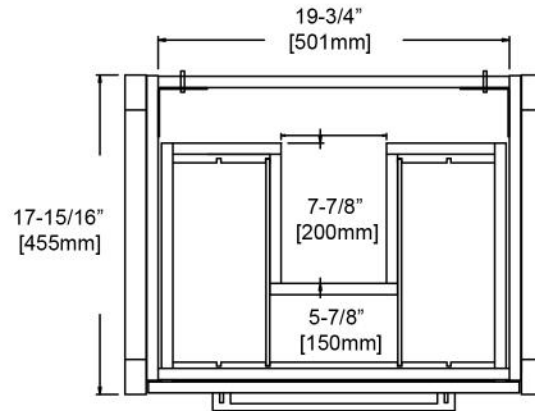

Riga - 20"

Specification & Installation Guide

Features

- Free standing 20" Vanity: 19-1/2"W x 17-15/16"D x 32-11/16"H.
- Industrial modern design that gives you a timeless minimalist style bathroom.
- Commercial grade stainless steel frame comes in chrome & matte black.
- Furniture grade water proof polyvinyl chloride board, protected with several coats of polyurethane.
- Soft-closing drawer with U cut-out make it easier for plumbing work.
- Compatible matching color mirror.
- Compatible LED mirror.
- Compatible LED medicine cabinet with surface or recessed mount options.
- Compatible ceramic sink top.
- Compatible artificial stone sink top.

Colors/Finishes

- Glossy White with Chrome Frame (V8022 20 01)
- Metal Grey with Matte Black Frame (V8022 20 15)

Package Dimension

21-7/8"W x 20-1/4"D x 35-1/4"H

Gross Weight

xx lbs/xx kgs

TOP VIEW

SIDE VIEW

Riga - 24"

Specification & Installation Guide

Features

- Free standing 24" Vanity: 23-7/16"W x 17-15/16"D x 32-11/16"H.
- Industrial modern design that gives you a timeless minimalist style bathroom.
- Commercial grade stainless steel frame comes in chrome & matte black.
- Furniture grade water proof polyvinyl chloride board, protected with several coats of polyurethane.
- Soft-closing drawer with U cut-out make it easier for plumbing work.
- Two tempered safe glass insert dividers to keep your drawer more organized.
- Compatible matching color mirror.
- Compatible LED mirror.
- Compatible LED medicine cabinet with surface or recessed mount options.
- Compatible ceramic sink top.
- Compatible artificial stone sink top.

Colors/Finishes

- Glossy White with Chrome Frame (V8022 24 01)
- Metal Grey with Matte Black Frame (V8022 24 15)

Package Dimension

25-12/16"W x 20-1/4"D x 35-1/4"H

Gross Weight

xx lbs/xx kgs

TOP VIEW

SIDE VIEW