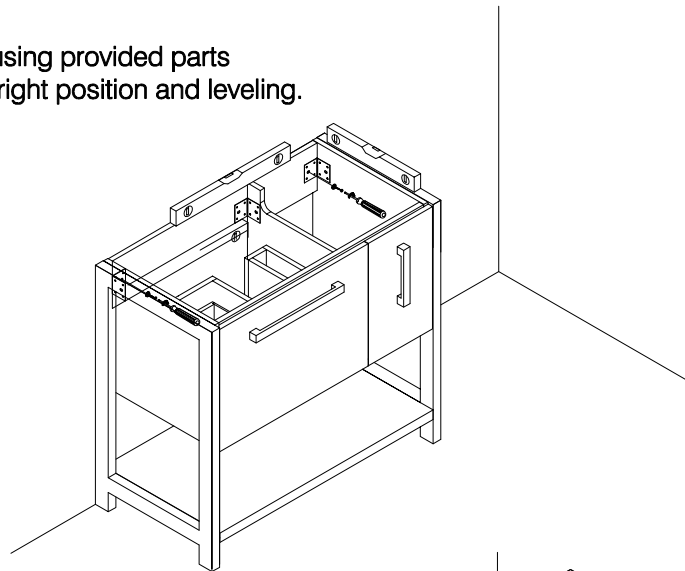

Riga - 36"

Specification & Installation Guide

Tools Required

Parts Included

STEP 1

Secured the vanity by using provided parts after determined left & right position and leveling.

STEP 2

Install the sink top with silicone