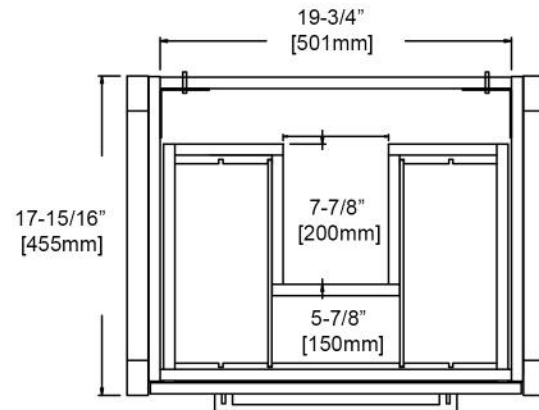

Riga - 24"

Specification & Installation Guide

Features

- Free standing 24" Vanity: 23-7/16"W x 17-15/16"D x 32-11/16"H.
- Industrial modern design that gives you a timeless minimalist style bathroom.
- Commercial grade stainless steel frame comes in chrome & matte black.
- Furniture grade water proof polyvinyl chloride board, protected with several coats of polyurethane.
- Soft-closing drawer with U cut-out make it easier for plumbing work.
- Two tempered safe glass insert dividers to keep your drawer more organized.
- Compatible matching color mirror.
- Compatible LED mirror.
- Compatible LED medicine cabinet with surface or recessed mount options.
- Compatible ceramic sink top.
- Compatible artificial stone sink top.

Colors/Finishes

- Glossy White with Chrome Frame (V8022 24 01)
- Metal Grey with Matte Black Frame (V8022 24 15)

Package Dimension

25-12/16"W x 20-1/4"D x 35-1/4"H

Gross Weight

xx lbs/xx kgs

TOP VIEW

SIDE VIEW

Riga - 30"

Specification & Installation Guide

Features

- Free standing 30" Vanity: 29-5/16"W x 17-15/16"D x 32-11/16"H.
- Industrial modern design that gives you a timeless minimalist style bathroom.
- Commercial grade stainless steel frame comes in chrome & matte black.
- Furniture grade water proof polyvinyl chloride board, protected with several coats of polyurethane.
- Soft-closing drawer with U cut-out make it easier for plumbing work.
- Two tempered safe glass insert dividers to keep your drawer more organized.
- Compatible matching color mirror.
- Compatible LED mirror.
- Compatible LED medicine cabinet with surface or recessed mount options.
- Compatible ceramic sink top.
- Compatible artificial stone sink top. 1-3/8" [35mm]

Colors/Finishes

- Glossy White with Chrome Frame(V8022 30 01)
- Metal Grey with Matte Black Frame (V8022 30 15)

Package Dimension

31-11/16"W x 20-1/4"D x 35-1/4"H

Gross Weight

xx lbs/xx kgs

TOP VIEW

SIDE VIEW