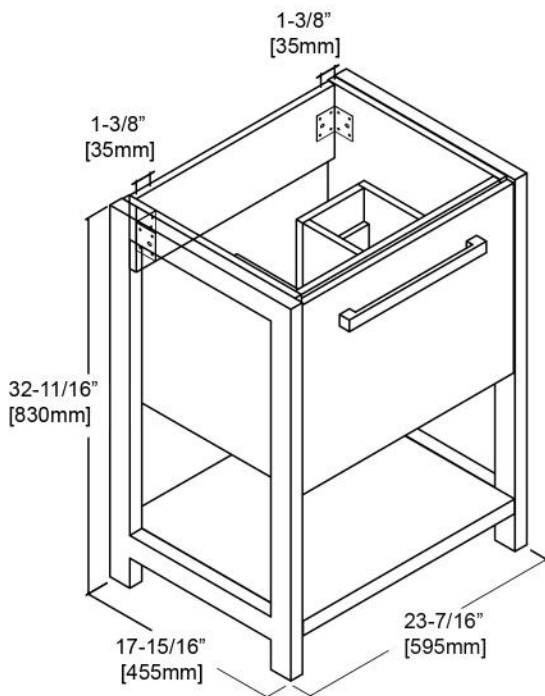

Riga - 20"

Specification & Installation Guide

Features

- Free standing 20" Vanity: 19-1/2"W x 17-15/16"D x 32-11/16"H.
- Industrial modern design that gives you a timeless minimalist style bathroom.
- Commercial grade stainless steel frame comes in chrome & matte black.
- Furniture grade water proof polyvinyl chloride board, protected with several coats of polyurethane.
- Soft-closing drawer with U cut-out make it easier for plumbing work.
- Compatible matching color mirror.
- Compatible LED mirror.
- Compatible LED medicine cabinet with surface or recessed mount options.
- Compatible ceramic sink top.
- Compatible artificial stone sink top.

Colors/Finishes

- Glossy White with Chrome Frame (V8022 20 01)
- Metal Grey with Matte Black Frame (V8022 20 15)

Package Dimension

21-7/8"W x 20-1/4"D x 35-1/4"H

Gross Weight

xx lbs/xx kgs

TOP VIEW

SIDE VIEW

Riga - 24"

Specification & Installation Guide

Features

- Free standing 24" Vanity: 23-7/16"W x 17-15/16"D x 32-11/16"H.
- Industrial modern design that gives you a timeless minimalist style bathroom.
- Commercial grade stainless steel frame comes in chrome & matte black.
- Furniture grade water proof polyvinyl chloride board, protected with several coats of polyurethane.
- Soft-closing drawer with U cut-out make it easier for plumbing work.
- Two tempered safe glass insert dividers to keep your drawer more organized.
- Compatible matching color mirror.
- Compatible LED mirror.
- Compatible LED medicine cabinet with surface or recessed mount options.
- Compatible ceramic sink top.
- Compatible artificial stone sink top.

Colors/Finishes

- Glossy White with Chrome Frame (V8022 24 01)
- Metal Grey with Matte Black Frame (V8022 24 15)

Package Dimension

25-12/16"W x 20-1/4"D x 35-1/4"H

Gross Weight

xx lbs/xx kgs

TOP VIEW

SIDE VIEW