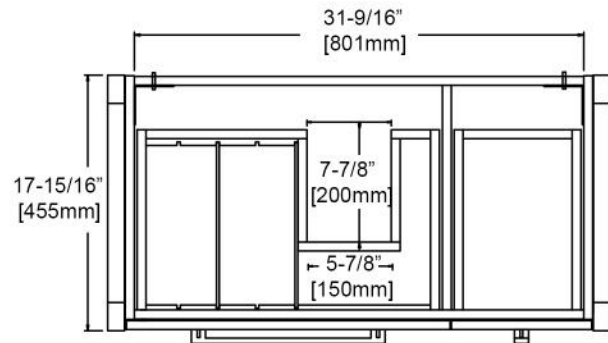

Riga - 36"

Specification & Installation Guide

Features

- Free standing 36" Vanity: 35-1/16"W x 17-15/16"D x 32-11/16"H.
- Industrial modern design that gives you a timeless minimalist style bathroom.
- Commercial grade stainless steel frame comes in chrome & matte black.
- Furniture grade water proof polyvinyl chloride board, protected with several coats of polyurethane.
- Soft-closing drawer with U cut-out make it easier for plumbing work.
- Two tempered safe glass insert dividers to keep your drawer more organized.
- Compatible matching color mirror.
- Compatible LED mirror.
- Compatible LED medicine cabinet with surface or recessed mount options.
- Compatible ceramic sink top.
- Compatible artificial stone sink top.

Colors/Finishes

- Glossy White with Chrome Frame (V8022 36 01)
- Metal Grey with Matte Black Frame (V8022 36 15)

Package Dimension

37-5/8"W x 20-1/4"D x 35-1/4"H

Gross Weight

xx lbs/xx kgs

TOP VIEW

SIDE VIEW

Riga - 48"

Specification & Installation Guide

Features

- Free standing 48" Vanity: 47-1/16"W x 17-15/16"D x 32-11/16"H.
- Industrial modern design that gives you a timeless minimalist style bathroom.
- Commercial grade stainless steel frame comes in chrome & matte black.
- Furniture grade water proof polyvinyl chloride board, protected with several coats of polyurethane.
- Soft-closing drawer with U cut-out make it easier for plumbing work.
- Two tempered safe glass insert dividers to keep your drawer more organized.
- Compatible matching color mirror.
- Compatible LED mirror.
- Compatible LED medicine cabinet with surface or recessed mount options.
- Compatible ceramic sink top.
- Compatible artificial stone sink top.

Colors/Finishes

- Glossy White with Chrome Frame(V8022 48 01S)
- Metal Grey with Matte Black Frame (V8022 48 15S)

Package Dimension

49-7/16"W x 20-1/4"D x 35-1/4"H

Gross Weight

xx lbs/xx kgs

TOP VIEW

SIDE VIEW