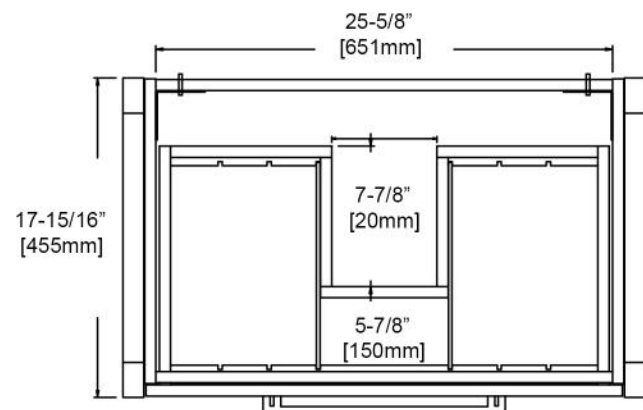

Riga - 30"

Specification & Installation Guide

Features

- Free standing 30" Vanity: 29-5/16"W x 17-15/16"D x 32-11/16"H.
- Industrial modern design that gives you a timeless minimalist style bathroom.
- Commercial grade stainless steel frame comes in chrome & matte black.
- Furniture grade water proof polyvinyl chloride board, protected with several coats of polyurethane.
- Soft-closing drawer with U cut-out make it easier for plumbing work.
- Two tempered safe glass insert dividers to keep your drawer more organized.
- Compatible matching color mirror.
- Compatible LED mirror.
- Compatible LED medicine cabinet with surface or recessed mount options.
- Compatible ceramic sink top.
- Compatible artificial stone sink top. 1-3/8" [35mm]

Colors/Finishes

- Glossy White with Chrome Frame(V8022 30 01)
- Metal Grey with Matte Black Frame (V8022 30 15)

Package Dimension

31-11/16"W x 20-1/4"D x 35-1/4"H

Gross Weight

xx lbs/xx kgs

TOP VIEW

SIDE VIEW

Riga - 36"

Specification & Installation Guide

Features

- Free standing 36" Vanity: 35-1/16"W x 17-15/16"D x 32-11/16"H.
- Industrial modern design that gives you a timeless minimalist style bathroom.
- Commercial grade stainless steel frame comes in chrome & matte black.
- Furniture grade water proof polyvinyl chloride board, protected with several coats of polyurethane.
- Soft-closing drawer with U cut-out make it easier for plumbing work.
- Two tempered safe glass insert dividers to keep your drawer more organized.
- Compatible matching color mirror.
- Compatible LED mirror.
- Compatible LED medicine cabinet with surface or recessed mount options.
- Compatible ceramic sink top.
- Compatible artificial stone sink top.

Colors/Finishes

- Glossy White with Chrome Frame (V8022 36 01)
- Metal Grey with Matte Black Frame (V8022 36 15)

Package Dimension

37-5/8"W x 20-1/4"D x 35-1/4"H

Gross Weight

xx lbs/xx kgs

TOP VIEW

SIDE VIEW