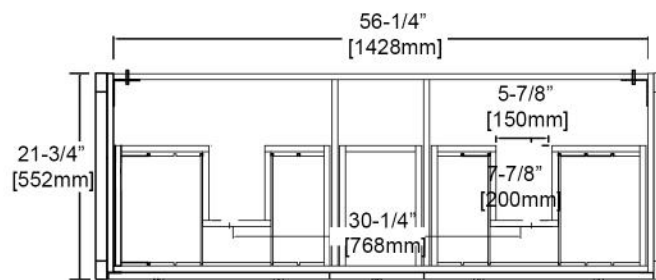

Colors/Finishes

- Glossy White with Chrome Frame (V8022 24 01)
- Metal Grey with Matte Black Frame (V8022 24 15)

Package Dimension

25-12/16"W x 20-1/4"D x 35-1/4"H

Gross Weight

xx lbs/xx kgs

TOP VIEW

SIDE VIEW

Colors/Finishes

- Glossy White with Chrome Frame (V8022 48 01D)
- Metal Grey with Matte Black Frame (V8022 48 15D)

Package Dimension

49-7/16"W x 20-1/4"D x 35-1/4"H

Gross Weight

xx lbs/xx kgs

TOP VIEW

SIDE VIEW

Riga - 60"

Specification & Installation Guide

Features

- Free standing 60" Vanity: 59-15/16"W x 21-3/4"D x 32-11/16"H.
- Industrial modern design that gives you a timeless minimalist style bathroom.
- Commercial grade stainless steel frame comes in chrome & matte black.
- Furniture grade water proof polyvinyl chloride board, protected with several coats of polyurethane.
- Soft-closing drawer with U cut-out make it easier for plumbing work.
- Four tempered safe glass insert dividers to keep your drawer more organized.
- Compatible matching color mirror.
- Compatible LED mirror.
- Compatible LED medicine cabinet with surface or recessed mount options.
- Compatible ceramic sink top.
- Compatible artificial stone sink top.

Colors/Finishes

- Glossy White with Chrome Frame (V8022 60 01)
- Metal Grey with Matte Black Frame (V8022 60 15)

Package Dimension

62-3/16"W x 24"D x 35-1/4"H

Gross Weight

xx lbs/xx kgs

TOP VIEW

SIDE VIEW