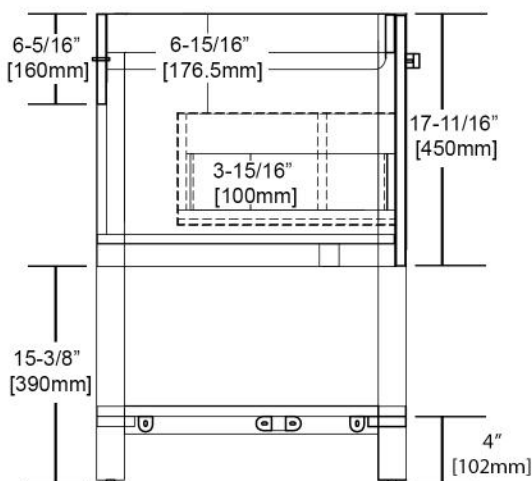

Riga - 48"

Specification & Installation Guide

Features

- Free standing 48" Vanity: 47-1/16"W x 17-15/16"D x 32-11/16"H.
- Industrial modern design that gives you a timeless minimalist style bathroom.
- Commercial grade stainless steel frame comes in chrome & matte black.
- Furniture grade water proof polyvinyl chloride board, protected with several coats of polyurethane.
- Soft-closing drawer with U cut-out make it easier for plumbing work.
- Four tempered safe glass insert dividers to keep your drawer more organized.
- Compatible matching color mirror.
- Compatible LED mirror.
- Compatible LED medicine cabinet with surface or recessed mount options.
- Compatible ceramic sink top.
- Compatible artificial stone sink top.

Colors/Finishes

- Glossy White with Chrome Frame (V8022 48 01D)
- Metal Grey with Matte Black Frame (V8022 48 15D)

Package Dimension

49-7/16"W x 20-1/4"D x 35-1/4"H

Gross Weight

xx lbs/xx kgs

TOP VIEW

SIDE VIEW

Riga - 60"

Specification & Installation Guide

Features

- Free standing 60" Vanity: 59-15/16"W x 21-3/4"D x 32-11/16"H.
- Industrial modern design that gives you a timeless minimalist style bathroom.
- Commercial grade stainless steel frame comes in chrome & matte black.
- Furniture grade water proof polyvinyl chloride board, protected with several coats of polyurethane.
- Soft-closing drawer with U cut-out make it easier for plumbing work.
- Four tempered safe glass insert dividers to keep your drawer more organized.
- Compatible matching color mirror.
- Compatible LED mirror.
- Compatible LED medicine cabinet with surface or recessed mount options.
- Compatible ceramic sink top.
- Compatible artificial stone sink top.

Colors/Finishes

- Glossy White with Chrome Frame (V8022 60 01)
- Metal Grey with Matte Black Frame (V8022 60 15)

Package Dimension

62-3/16"W x 24"D x 35-1/4"H

Gross Weight

xx lbs/xx kgs

TOP VIEW

SIDE VIEW