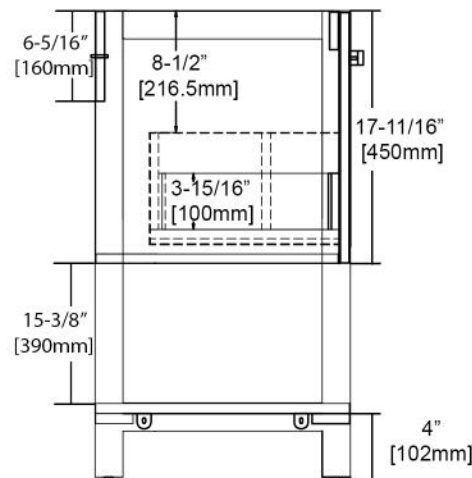

Riga - 24"

Specification & Installation Guide

Features

- Free standing 24" Vanity: 23-7/16"W x 17-15/16"D x 32-11/16"H.
- Industrial modern design that gives you a timeless minimalist style bathroom.
- Commercial grade stainless steel frame comes in chrome & matte black.
- Furniture grade water proof polyvinyl chloride board, protected with several coats of polyurethane.
- Soft-closing drawer with U cut-out make it easier for plumbing work.
- Two tempered safe glass insert dividers to keep your drawer more organized.
- Compatible matching color mirror.
- Compatible LED mirror.
- Compatible LED medicine cabinet with surface or recessed mount options.
- Compatible ceramic sink top.
- Compatible artificial stone sink top.

Colors/Finishes

- Glossy White with Chrome Frame (V8022 24 01)
- Metal Grey with Matte Black Frame (V8022 24 15)

Package Dimension

25-12/16"W x 20-1/4"D x 35-1/4"H

Gross Weight

xx lbs/xx kgs

TOP VIEW

SIDE VIEW

Riga - 30"

Specification & Installation Guide

Features

- Free standing 30" Vanity: 29-5/16"W x 17-15/16"D x 32-11/16"H.
- Industrial modern design that gives you a timeless minimalist style bathroom.
- Commercial grade stainless steel frame comes in chrome & matte black.
- Furniture grade water proof polyvinyl chloride board, protected with several coats of polyurethane.
- Soft-closing drawer with U cut-out make it easier for plumbing work.
- Two tempered safe glass insert dividers to keep your drawer more organized.
- Compatible matching color mirror.
- Compatible LED mirror.
- Compatible LED medicine cabinet with surface or recessed mount options.
- Compatible ceramic sink top.
- Compatible artificial stone sink top. 1-3/8" [35mm]

Colors/Finishes

- Glossy White with Chrome Frame(V8022 30 01)
- Metal Grey with Matte Black Frame (V8022 30 15)

Package Dimension

31-11/16"W x 20-1/4"D x 35-1/4"H

Gross Weight

xx lbs/xx kgs

TOP VIEW

SIDE VIEW