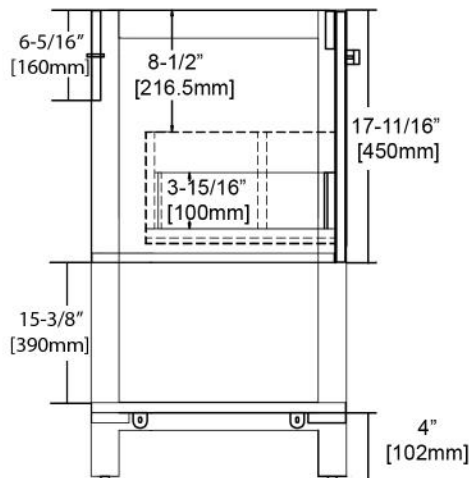

Riga - 48"

Specification & Installation Guide

Features

- Free standing 48" Vanity: 47-1/16"W x 17-15/16"D x 32-11/16"H.
- Industrial modern design that gives you a timeless minimalist style bathroom.
- Commercial grade stainless steel frame comes in chrome & matte black.
- Furniture grade water proof polyvinyl chloride board, protected with several coats of polyurethane.
- Soft-closing drawer with U cut-out make it easier for plumbing work.
- Two tempered safe glass insert dividers to keep your drawer more organized.
- Compatible matching color mirror.
- Compatible LED mirror.
- Compatible LED medicine cabinet with surface or recessed mount options.
- Compatible ceramic sink top.
- Compatible artificial stone sink top.

Colors/Finishes

- Glossy White with Chrome Frame(V8022 48 01S)
- Metal Grey with Matte Black Frame (V8022 48 15S)

Package Dimension

49-7/16"W x 20-1/4"D x 35-1/4"H

Gross Weight

xx lbs/xx kgs

TOP VIEW

SIDE VIEW

Riga - 48"

Specification & Installation Guide

Features

- Free standing 48" Vanity: 47-1/16"W x 17-15/16"D x 32-11/16"H.
- Industrial modern design that gives you a timeless minimalist style bathroom.
- Commercial grade stainless steel frame comes in chrome & matte black.
- Furniture grade water proof polyvinyl chloride board, protected with several coats of polyurethane.
- Soft-closing drawer with U cut-out make it easier for plumbing work.
- Four tempered safe glass insert dividers to keep your drawer more organized.
- Compatible matching color mirror.
- Compatible LED mirror.
- Compatible LED medicine cabinet with surface or recessed mount options.
- Compatible ceramic sink top.
- Compatible artificial stone sink top.

Colors/Finishes

- Glossy White with Chrome Frame (V8022 48 01D)
- Metal Grey with Matte Black Frame (V8022 48 15D)

Package Dimension

49-7/16"W x 20-1/4"D x 35-1/4"H

Gross Weight

xx lbs/xx kgs

TOP VIEW

SIDE VIEW