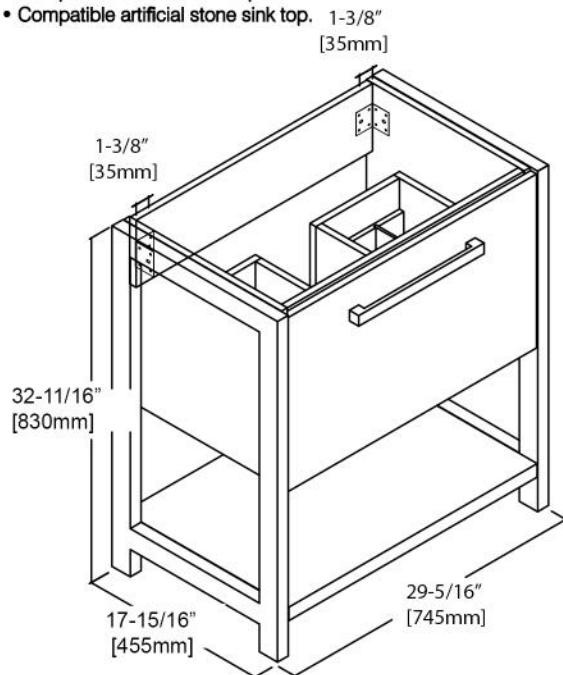

Riga - 30"

Specification & Installation Guide

Features

- Free standing 30" Vanity: 29-5/16"W x 17-15/16"D x 32-11/16"H.
- Industrial modern design that gives you a timeless minimalist style bathroom.
- Commercial grade stainless steel frame comes in chrome & matte black.
- Furniture grade water proof polyvinyl chloride board, protected with several coats of polyurethane.
- Soft-closing drawer with U cut-out make it easier for plumbing work.
- Two tempered safe glass insert dividers to keep your drawer more organized.
- Compatible matching color mirror.
- Compatible LED mirror.
- Compatible LED medicine cabinet with surface or recessed mount options.
- Compatible ceramic sink top.
- Compatible artificial stone sink top. 1-3/8" [35mm]

Colors/Finishes

- Glossy White with Chrome Frame(V8022 30 01)
- Metal Grey with Matte Black Frame (V8022 30 15)

Package Dimension

31-11/16"W x 20-1/4"D x 35-1/4"H

Gross Weight

xx lbs/xx kgs

TOP VIEW

SIDE VIEW

Riga - 36"

Specification & Installation Guide

Features

- Free standing 36" Vanity: 35-1/16"W x 17-15/16"D x 32-11/16"H.
- Industrial modern design that gives you a timeless minimalist style bathroom.
- Commercial grade stainless steel frame comes in chrome & matte black.
- Furniture grade water proof polyvinyl chloride board, protected with several coats of polyurethane.
- Soft-closing drawer with U cut-out make it easier for plumbing work.
- Two tempered safe glass insert dividers to keep your drawer more organized.
- Compatible matching color mirror.
- Compatible LED mirror.
- Compatible LED medicine cabinet with surface or recessed mount options.
- Compatible ceramic sink top.
- Compatible artificial stone sink top.

Colors/Finishes

- Glossy White with Chrome Frame (V8022 36 01)
- Metal Grey with Matte Black Frame (V8022 36 15)

Package Dimension

37-5/8"W x 20-1/4"D x 35-1/4"H

Gross Weight

xx lbs/xx kgs

TOP VIEW

SIDE VIEW