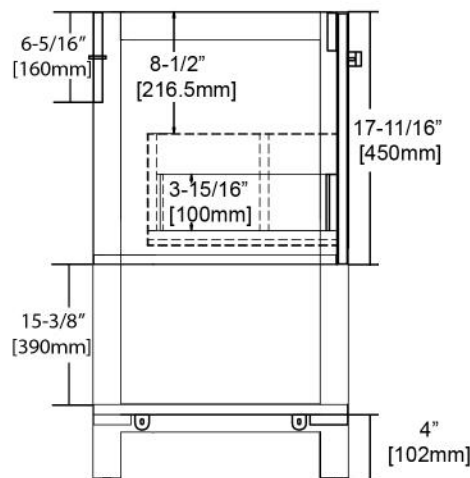

Riga - 20"

Specification & Installation Guide

Features

- Free standing 20" Vanity: 19-1/2"W x 17-15/16"D x 32-11/16"H.
- Industrial modern design that gives you a timeless minimalist style bathroom.
- Commercial grade stainless steel frame comes in chrome & matte black.
- Furniture grade water proof polyvinyl chloride board, protected with several coats of polyurethane.
- Soft-closing drawer with U cut-out make it easier for plumbing work.
- Compatible matching color mirror.
- Compatible LED mirror.
- Compatible LED medicine cabinet with surface or recessed mount options.
- Compatible ceramic sink top.
- Compatible artificial stone sink top.

Colors/Finishes

- Glossy White with Chrome Frame (V8022 20 01)
- Metal Grey with Matte Black Frame (V8022 20 15)

Package Dimension

21-7/8"W x 20-1/4"D x 35-1/4"H

Gross Weight

xx lbs/xx kgs

TOP VIEW

SIDE VIEW

Riga - 24"

Specification & Installation Guide

Features

- Free standing 24" Vanity: 23-7/16"W x 17-15/16"D x 32-11/16"H.
- Industrial modern design that gives you a timeless minimalist style bathroom.
- Commercial grade stainless steel frame comes in chrome & matte black.
- Furniture grade water proof polyvinyl chloride board, protected with several coats of polyurethane.
- Soft-closing drawer with U cut-out make it easier for plumbing work.
- Two tempered safe glass insert dividers to keep your drawer more organized.
- Compatible matching color mirror.
- Compatible LED mirror.
- Compatible LED medicine cabinet with surface or recessed mount options.
- Compatible ceramic sink top.
- Compatible artificial stone sink top.

Colors/Finishes

- Glossy White with Chrome Frame (V8022 24 01)
- Metal Grey with Matte Black Frame (V8022 24 15)

Package Dimension

25-12/16"W x 20-1/4"D x 35-1/4"H

Gross Weight

xx lbs/xx kgs

TOP VIEW

SIDE VIEW