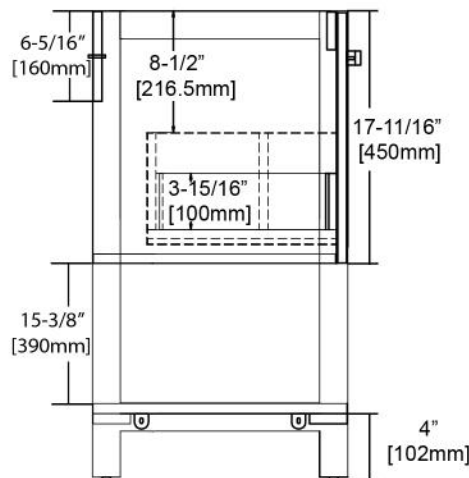

Colors/Finishes

- Glossy White with Chrome Frame(V8022 48 01S)
- Metal Grey with Matte Black Frame (V8022 48 15S)

Package Dimension

49-7/16"W x 20-1/4"D x 35-1/4"H

Gross Weight

xx lbs/xx kgs

TOP VIEW

SIDE VIEW

Riga - 48"

Specification & Installation Guide

Features

- Free standing 48" Vanity: 47-1/16"W x 17-15/16"D x 32-11/16"H.
- Industrial modern design that gives you a timeless minimalist style bathroom.
- Commercial grade stainless steel frame comes in chrome & matte black.
- Furniture grade water proof polyvinyl chloride board, protected with several coats of polyurethane.
- Soft-closing drawer with U cut-out make it easier for plumbing work.
- Four tempered safe glass insert dividers to keep your drawer more organized.
- Compatible matching color mirror.
- Compatible LED mirror.
- Compatible LED medicine cabinet with surface or recessed mount options.
- Compatible ceramic sink top.
- Compatible artificial stone sink top.

Colors/Finishes

- Glossy White with Chrome Frame (V8022 48 01D)
- Metal Grey with Matte Black Frame (V8022 48 15D)

Package Dimension

49-7/16"W x 20-1/4"D x 35-1/4"H

Gross Weight

xx lbs/xx kgs

TOP VIEW

SIDE VIEW

Colors/Finishes

- Glossy White with Chrome Frame (V8022 60 01)
- Metal Grey with Matte Black Frame (V8022 60 15)

Package Dimension

62-3/16"W x 24"D x 35-1/4"H

Gross Weight

xx lbs/xx kgs

TOP VIEW

SIDE VIEW