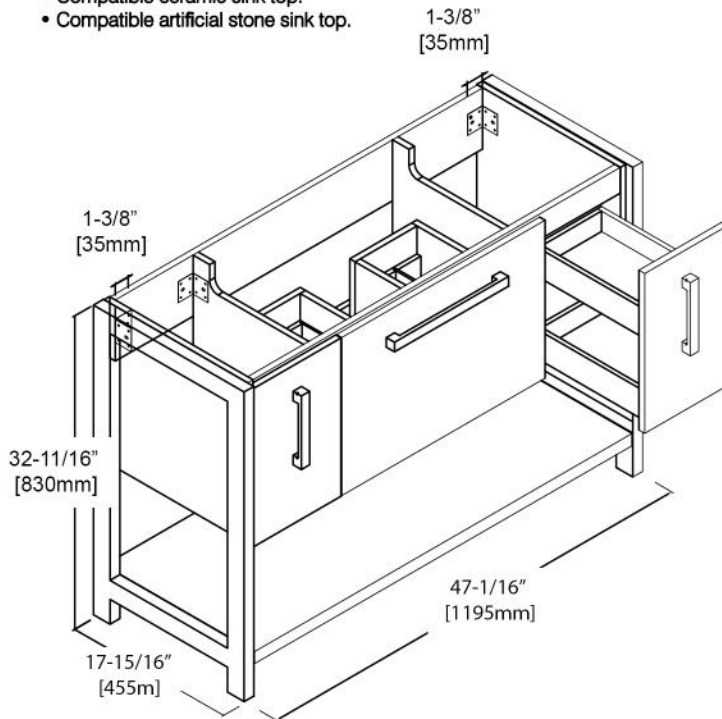

Riga - 48"

Specification & Installation Guide

Features

- Free standing 48" Vanity: 47-1/16"W x 17-15/16"D x 32-11/16"H.
- Industrial modern design that gives you a timeless minimalist style bathroom.
- Commercial grade stainless steel frame comes in chrome & matte black.
- Furniture grade water proof polyvinyl chloride board, protected with several coats of polyurethane.
- Soft-closing drawer with U cut-out make it easier for plumbing work.
- Two tempered safe glass insert dividers to keep your drawer more organized.
- Compatible matching color mirror.
- Compatible LED mirror.
- Compatible LED medicine cabinet with surface or recessed mount options.
- Compatible ceramic sink top.
- Compatible artificial stone sink top.

Colors/Finishes

- Glossy White with Chrome Frame(V8022 48 01S)
- Metal Grey with Matte Black Frame (V8022 48 15S)

Package Dimension

49-7/16"W x 20-1/4"D x 35-1/4"H

Gross Weight

xx lbs/xx kgs

TOP VIEW

SIDE VIEW

Riga - 48"

Specification & Installation Guide

Features

- Free standing 48" Vanity: 47-1/16"W x 17-15/16"D x 32-11/16"H.
- Industrial modern design that gives you a timeless minimalist style bathroom.
- Commercial grade stainless steel frame comes in chrome & matte black.
- Furniture grade water proof polyvinyl chloride board, protected with several coats of polyurethane.
- Soft-closing drawer with U cut-out make it easier for plumbing work.
- Four tempered safe glass insert dividers to keep your drawer more organized.
- Compatible matching color mirror.
- Compatible LED mirror.
- Compatible LED medicine cabinet with surface or recessed mount options.
- Compatible ceramic sink top.
- Compatible artificial stone sink top.

Colors/Finishes

- Glossy White with Chrome Frame (V8022 48 01D)
- Metal Grey with Matte Black Frame (V8022 48 15D)

Package Dimension

49-7/16"W x 20-1/4"D x 35-1/4"H

Gross Weight

xx lbs/xx kgs

TOP VIEW

SIDE VIEW