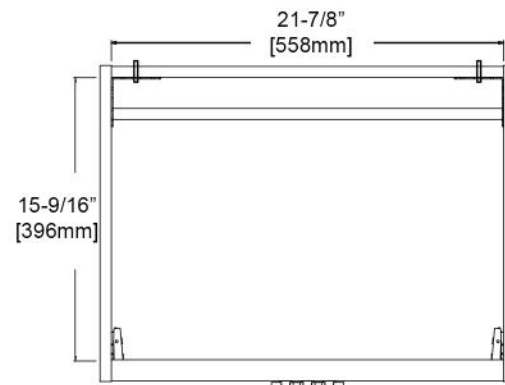

SIDE VIEW

Lyon - 24"

Specification & Installation Guide

Features

- Free standing 24" Vanity: 23-3/8"W x 17-13/16"D x 32-5/8"H
- One Soft Closing Drawer & Two Soft Closing Doors
- Timeless Transitional design with classic elegant door knobs that blends into any bathrooms
- Furniture grade water proof polyvinyl chloride board, protected with several coats of polyurethane.
- Compatible matching color mirror.
- Compatible LED mirror.
- Compatible LED medicine cabinet with surface or recessed mount options.
- Compatible ceramic sink top.
- Compatible artificial stone sink top.

Colors/Finishes

- Matte white (V8023 24 01)
- Metal Grey (V8023 24 15)

Chrome handle

Package Dimension

25-5/8"W x 20-1/4"D x 35-1/8"H

Gross Weight

57 lbs/26 kgs

TOP VIEW

SIDE VIEW

Lyon - 30"

Specification & Installation Guide

Features

- Free standing 30" Vanity: 29-1/4"W x 17-13/16"D x 32-5/8"H
- One Soft Closing Drawer & Two Soft Closing Doors
- Timeless Transitional design with classic elegant door knobs that blends into any bathrooms
- Furniture grade water proof polyvinyl chloride board, protected with several coats of polyurethane.
- Compatible matching color mirror.
- Compatible LED mirror.
- Compatible LED medicine cabinet with surface or recessed mount options.
- Compatible ceramic sink top.
- Compatible artificial stone sink top.

Colors/Finishes

- Matte white (V8023 30 01)
- Metal Grey (V8023 30 15)

Chrome handle

Package Dimension

31-7/8"W x 20-1/2"D x 35-1/4"H

Gross Weight

66 lbs/30 kgs

TOP VIEW