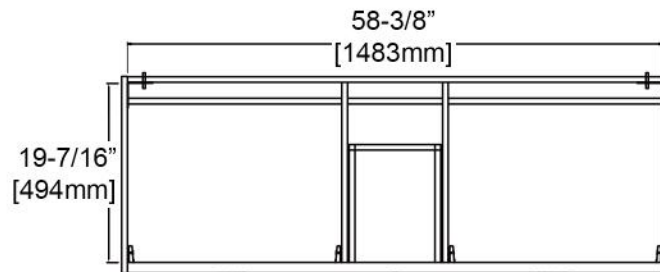

Colors/Finishes

- Matte white (V8023 48 01D)
- Metal Grey (V8023 48 15D)

Chrome handle

Package Dimension

49-3/8"W x 20-5/8"D x 35-3/8"H

Gross Weight

104 lbs/45 kgs

TOP VIEW

Colors/Finishes

- Matte white (V8023 48 01S)
- Metal Grey (V8023 48 15S)

Chrome handle

Package Dimension

49-7/16"W x 20-1/4"D x 35-1/4"H

Gross Weight

161 lbs/73 kgs

TOP VIEW

Colors/Finishes

- Matte white (V8023 60 01)
- Metal Grey (V8023 60 15)

Chrome handle

Package Dimension

62-1/2"W x 24-1/8"D x 35-1/4"H

Gross Weight

163 lbs/71 kgs

TOP VIEW

SIDE VIEW

Lyon - 36"

Specification & Installation Guide

Tools Required

Screwdriver

Tape measure

Pencil

Silicone