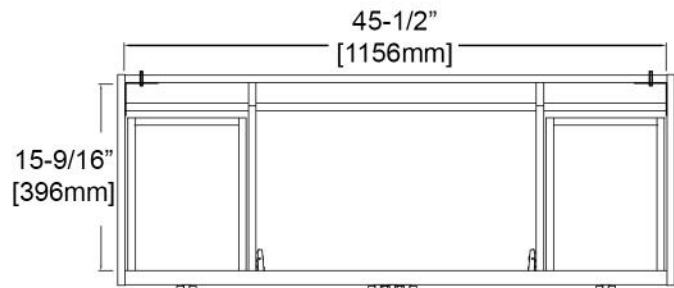

Colors/Finishes

- Matte white (V8023 48 01D)
- Metal Grey (V8023 48 15D)

Chrome handle

Package Dimension

49-3/8"W x 20-5/8"D x 35-3/8"H

Gross Weight

104 lbs/45 kgs

TOP VIEW

SIDE VIEW

Lyon - 48" Single sink

Specification & Installation Guide

Features

- Free standing 48" Vanity: 47-1/16"W x 17-15/16"D x 32-11/16"H
- Nine Soft Closing Drawers & Two Soft Closing Doors
- Timeless Transitional design with classic elegant door knobs that blends into any bathrooms
- Furniture grade water proof polyvinyl chloride board, protected with several coats of polyurethane.
- Compatible matching color mirror.
- Compatible LED mirror.
- Compatible LED medicine cabinet with surface or recessed mount options.
- Compatible ceramic sink top.
- Compatible artificial stone sink top.

Colors/Finishes

- Matte white (V8023 48 01S)
- Metal Grey (V8023 48 15S)

Chrome handle

Package Dimension

49-7/16"W x 20-1/4"D x 35-1/4"H

Gross Weight

161 lbs/73 kgs

TOP VIEW

Colors/Finishes

- Matte white (V8023 60 01)
- Metal Grey (V8023 60 15)

Chrome handle

Package Dimension

62-1/2"W x 24-1/8"D x 35-1/4"H

Gross Weight

163 lbs/71 kgs

TOP VIEW