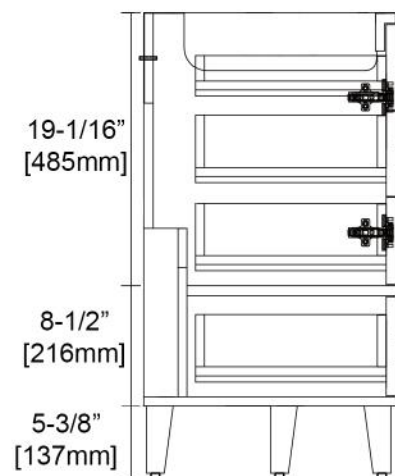

Colors/Finishes

- Matte white (V8023 30 01)
- Metal Grey (V8023 30 15)

Chrome handle

Package Dimension

31-7/8"W x 20-1/2"D x 35-1/4"H

Gross Weight

66 lbs/30 kgs

TOP VIEW

Colors/Finishes

- Matte white (V8023 36 01)
- Metal Grey (V8023 36 15)

Chrome handle

Package Dimension

37-7/8"W x 20-5/8"D x 35"H

Gross Weight

108 lbs/49 kgs

TOP VIEW

SIDE VIEW

Lyon - 48" Double sinks

Specification & Installation Guide

Features

- Free standing 48" Vanity: 47"W x 17-13/16"D x 32-5/8"H
- Two Soft Closing Drawers & Four Soft Closing Doors
- Timeless Transitional design with classic elegant door knobs that blends into any bathrooms
- Furniture grade water proof polyvinyl chloride board, protected with several coats of polyurethane.
- Compatible matching color mirror.
- Compatible LED mirror.
- Compatible LED medicine cabinet with surface or recessed mount options.
- Compatible ceramic sink top.
- Compatible artificial stone sink top.

Colors/Finishes

- Matte white (V8023 48 01D)
- Metal Grey (V8023 48 15D)

Chrome handle

Package Dimension

49-3/8"W x 20-5/8"D x 35-3/8"H

Gross Weight

104 lbs/45 kgs

TOP VIEW