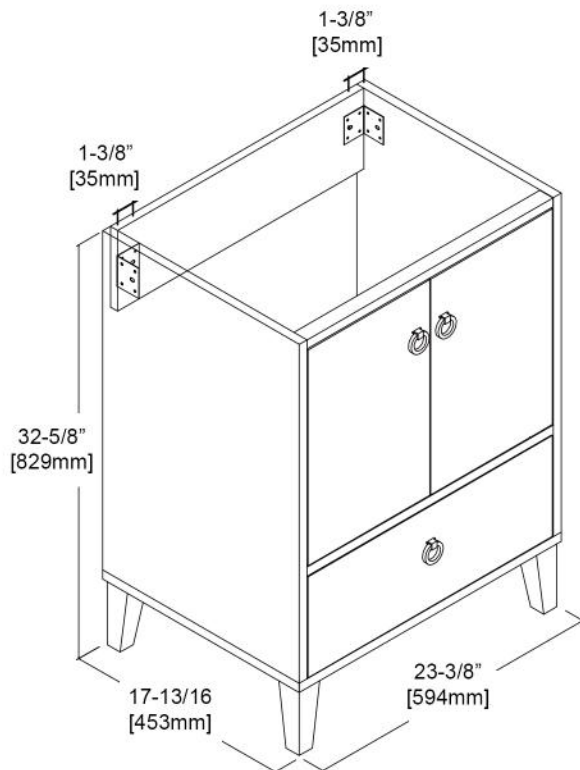

Colors/Finishes

- Matte White (V8023 20 01)
- Metal Grey (V8023 20 15)

Chrome handle

Package Dimension

21-7/8"W x 20-1/4"D x 35-1/4"H

Gross Weight

50 lbs/23 kgs

TOP VIEW

Colors/Finishes

- Matte white (V8023 24 01)
- Metal Grey (V8023 24 15)

Chrome handle

Package Dimension

25-5/8"W x 20-1/4"D x 35-1/8"H

Gross Weight

57 lbs/26 kgs

TOP VIEW

SIDE VIEW

Lyon - 30"

Specification & Installation Guide

Features

- Free standing 30" Vanity: 29-1/4"W x 17-13/16"D x 32-5/8"H
- One Soft Closing Drawer & Two Soft Closing Doors
- Timeless Transitional design with classic elegant door knobs that blends into any bathrooms
- Furniture grade water proof polyvinyl chloride board, protected with several coats of polyurethane.
- Compatible matching color mirror.
- Compatible LED mirror.
- Compatible LED medicine cabinet with surface or recessed mount options.
- Compatible ceramic sink top.
- Compatible artificial stone sink top.

Colors/Finishes

- Matte white (V8023 30 01)
- Metal Grey (V8023 30 15)

Chrome handle

Package Dimension

31-7/8"W x 20-1/2"D x 35-1/4"H

Gross Weight

66 lbs/30 kgs

TOP VIEW