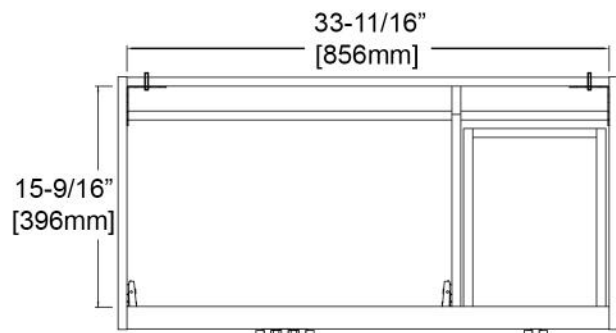

SIDE VIEW

Lyon - 36"

Specification & Installation Guide

Features

- Free standing 36" Vanity: 35-3/16"W x 17-13/16"D x 32-5/8"H
- Five Soft Closing Drawer & Two Soft Closing Doors
- Timeless Transitional design with classic elegant door knobs that blends into any bathrooms
- Furniture grade water proof polyvinyl chloride board, protected with several coats of polyurethane.
- Compatible matching color mirror.
- Compatible LED mirror.
- Compatible LED medicine cabinet with surface or recessed mount options.
- Compatible ceramic sink top.
- Compatible artificial stone sink top.

Colors/Finishes

- Matte white (V8023 36 01)
- Metal Grey (V8023 36 15)

Chrome handle

Package Dimension

37-7/8"W x 20-5/8"D x 35"H

Gross Weight

108 lbs/49 kgs

TOP VIEW

SIDE VIEW

Lyon - 48" Double sinks

Specification & Installation Guide

Features

- Free standing 48" Vanity: 47"W x 17-13/16"D x 32-5/8"H
- Two Soft Closing Drawers & Four Soft Closing Doors
- Timeless Transitional design with classic elegant door knobs that blends into any bathrooms
- Furniture grade water proof polyvinyl chloride board, protected with several coats of polyurethane.
- Compatible matching color mirror.
- Compatible LED mirror.
- Compatible LED medicine cabinet with surface or recessed mount options.
- Compatible ceramic sink top.
- Compatible artificial stone sink top.

Colors/Finishes

- Matte white (V8023 48 01D)
- Metal Grey (V8023 48 15D)

Chrome handle

Package Dimension

49-3/8"W x 20-5/8"D x 35-3/8"H

Gross Weight

104 lbs/45 kgs

TOP VIEW