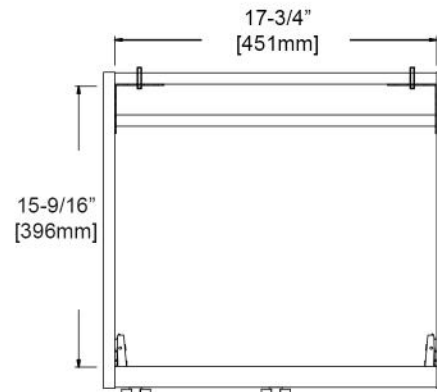

Lyon - 20"

Specification & Installation Guide

Features

- Free standing 20" Vanity: 19-1/2"W x 17-15/16"D x 32-11/16"H.
- One Soft Closing Drawer & Door.
- Timeless Transitional design with classic elegant door knobs that blends into any bathrooms.
- Furniture grade water proof polyvinyl chloride board, protected with several coats of polyurethane.
- Compatible matching color mirror.
- Compatible LED mirror.
- Compatible LED medicine cabinet with surface or recessed mount options.
- Compatible ceramic sink top.
- Compatible artificial stone sink top.

Colors/Finishes

- Matte White (V8023 20 01)
- Metal Grey (V8023 20 15)

Chrome handle

Package Dimension

21-7/8"W x 20-1/4"D x 35-1/4"H

Gross Weight

50 lbs/23 kgs

TOP VIEW

SIDE VIEW

Lyon - 24"

Specification & Installation Guide

Features

- Free standing 24" Vanity: 23-3/8"W x 17-13/16"D x 32-5/8"H
- One Soft Closing Drawer & Two Soft Closing Doors
- Timeless Transitional design with classic elegant door knobs that blends into any bathrooms
- Furniture grade water proof polyvinyl chloride board, protected with several coats of polyurethane.
- Compatible matching color mirror.
- Compatible LED mirror.
- Compatible LED medicine cabinet with surface or recessed mount options.
- Compatible ceramic sink top.
- Compatible artificial stone sink top.

Colors/Finishes

- Matte white (V8023 24 01)
- Metal Grey (V8023 24 15)

Chrome handle

Package Dimension

25-5/8"W x 20-1/4"D x 35-1/8"H

Gross Weight

57 lbs/26 kgs

TOP VIEW