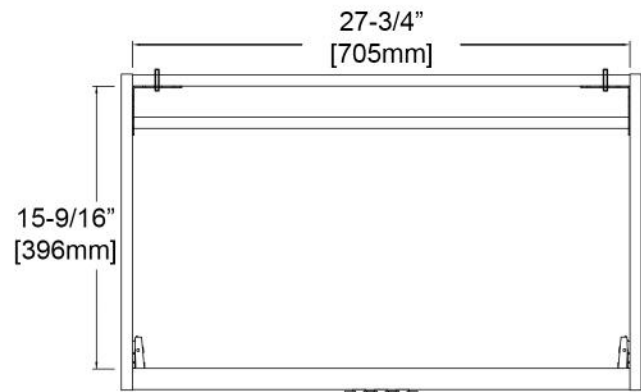

Colors/Finishes

- Matte white (V8023 24 01)
- Metal Grey (V8023 24 15)

Chrome handle

Package Dimension

25-5/8"W x 20-1/4"D x 35-1/8"H

Gross Weight

57 lbs/26 kgs

TOP VIEW

Colors/Finishes

- Matte white (V8023 30 01)
- Metal Grey (V8023 30 15)

Chrome handle

Package Dimension

31-7/8"W x 20-1/2"D x 35-1/4"H

Gross Weight

66 lbs/30 kgs

TOP VIEW

SIDE VIEW

Lyon - 36"

Specification & Installation Guide

Features

- Free standing 36" Vanity: 35-3/16"W x 17-13/16"D x 32-5/8"H
- Five Soft Closing Drawer & Two Soft Closing Doors
- Timeless Transitional design with classic elegant door knobs that blends into any bathrooms
- Furniture grade water proof polyvinyl chloride board, protected with several coats of polyurethane.
- Compatible matching color mirror.
- Compatible LED mirror.
- Compatible LED medicine cabinet with surface or recessed mount options.
- Compatible ceramic sink top.
- Compatible artificial stone sink top.

Colors/Finishes

- Matte white (V8023 36 01)
- Metal Grey (V8023 36 15)

Chrome handle

Package Dimension

37-7/8"W x 20-5/8"D x 35"H

Gross Weight

108 lbs/49 kgs

TOP VIEW