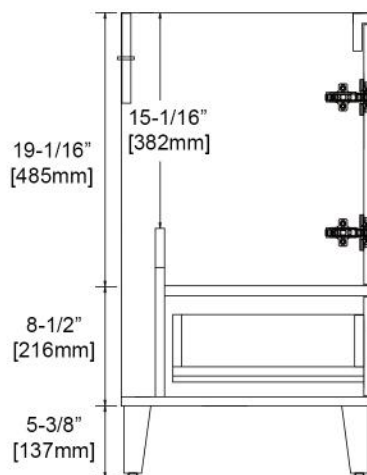

Colors/Finishes

- Matte White (V8023 20 01)
- Metal Grey (V8023 20 15)

Chrome handle

Package Dimension

21-7/8"W x 20-1/4"D x 35-1/4"H

Gross Weight

50 lbs/23 kgs

TOP VIEW

Colors/Finishes

- Matte white (V8023 24 01)
- Metal Grey (V8023 24 15)

Chrome handle

Package Dimension

25-5/8"W x 20-1/4"D x 35-1/8"H

Gross Weight

57 lbs/26 kgs

TOP VIEW

SIDE VIEW

Lyon - 30"

Specification & Installation Guide

Features

- Free standing 30" Vanity: 29-1/4"W x 17-13/16"D x 32-5/8"H
- One Soft Closing Drawer & Two Soft Closing Doors
- Timeless Transitional design with classic elegant door knobs that blends into any bathrooms
- Furniture grade water proof polyvinyl chloride board, protected with several coats of polyurethane.
- Compatible matching color mirror.
- Compatible LED mirror.
- Compatible LED medicine cabinet with surface or recessed mount options.
- Compatible ceramic sink top.
- Compatible artificial stone sink top.

Colors/Finishes

- Matte white (V8023 30 01)
- Metal Grey (V8023 30 15)

Chrome handle

Package Dimension

31-7/8"W x 20-1/2"D x 35-1/4"H

Gross Weight

66 lbs/30 kgs

TOP VIEW