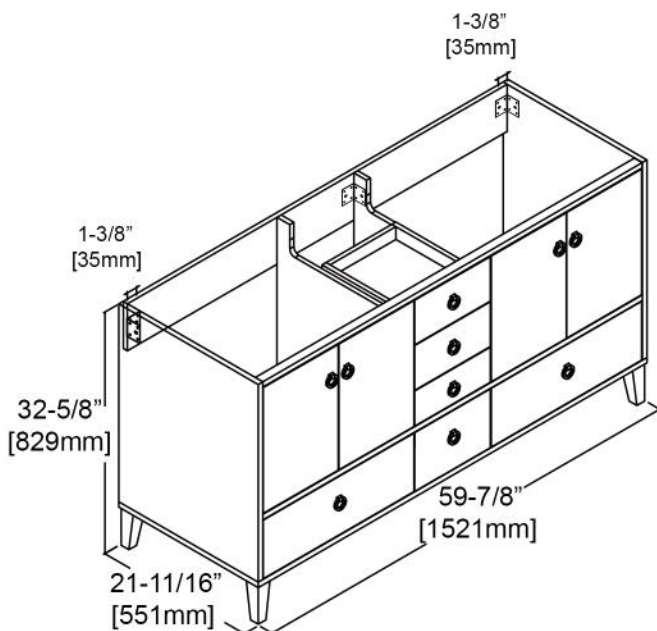

Colors/Finishes

- Matte white (V8023 48 01S)
- Metal Grey (V8023 48 15S)

Chrome handle

Package Dimension

49-7/16"W x 20-1/4"D x 35-1/4"H

Gross Weight

161 lbs/73 kgs

TOP VIEW

SIDE VIEW

Lyon - 60"

Specification & Installation Guide

Features

- Free standing 60" Vanity: 59-7/8"W x 21-11/16"D x 32-5/8"H
- Six Soft Closing Drawers & Four Soft Closing Doors
- Timeless Transitional design with classic elegant door knobs that blends into any bathrooms
- Furniture grade water proof polyvinyl chloride board, protected with several coats of polyurethane.
- Compatible matching color mirror.
- Compatible LED mirror.
- Compatible LED medicine cabinet with surface or recessed mount options.
- Compatible ceramic sink top.
- Compatible artificial stone sink top.

Colors/Finishes

- Matte white (V8023 60 01)
- Metal Grey (V8023 60 15)

Chrome handle

Package Dimension

62-1/2"W x 24-1/8"D x 35-1/4"H

Gross Weight

163 lbs/71 kgs

TOP VIEW

SIDE VIEW

Lyon - 36"

Specification & Installation Guide

Tools Required

Screwdriver

Tape measure

Pencil

Silicone