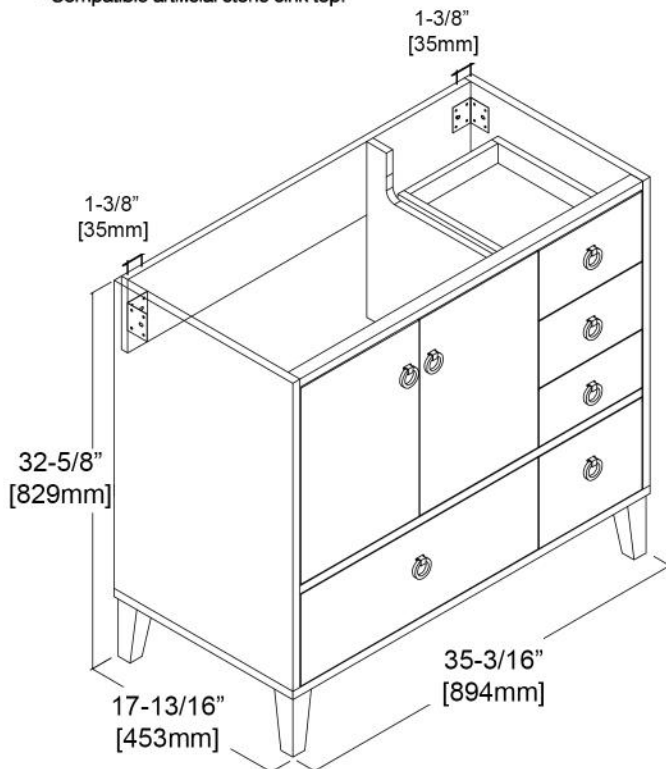

Colors/Finishes

- Matte white (V8023 30 01)
- Metal Grey (V8023 30 15)

Chrome handle

Package Dimension

31-7/8"W x 20-1/2"D x 35-1/4"H

Gross Weight

66 lbs/30 kgs

TOP VIEW

Colors/Finishes

- Matte white (V8023 36 01)
- Metal Grey (V8023 36 15)

Chrome handle

Package Dimension

37-7/8"W x 20-5/8"D x 35"H

Gross Weight

108 lbs/49 kgs

TOP VIEW

SIDE VIEW

Lyon - 48" Double sinks

Specification & Installation Guide

Features

- Free standing 48" Vanity: 47"W x 17-13/16"D x 32-5/8"H
- Two Soft Closing Drawers & Four Soft Closing Doors
- Timeless Transitional design with classic elegant door knobs that blends into any bathrooms
- Furniture grade water proof polyvinyl chloride board, protected with several coats of polyurethane.
- Compatible matching color mirror.
- Compatible LED mirror.
- Compatible LED medicine cabinet with surface or recessed mount options.
- Compatible ceramic sink top.
- Compatible artificial stone sink top.

Colors/Finishes

- Matte white (V8023 48 01D)
- Metal Grey (V8023 48 15D)

Chrome handle

Package Dimension

49-3/8"W x 20-5/8"D x 35-3/8"H

Gross Weight

104 lbs/45 kgs

TOP VIEW