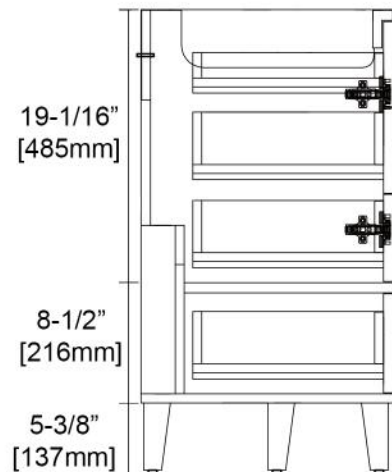

Colors/Finishes

- Matte white (V8023 48 01D)
- Metal Grey (V8023 48 15D)

Chrome handle

Package Dimension

49-3/8"W x 20-5/8"D x 35-3/8"H

Gross Weight

104 lbs/45 kgs

TOP VIEW

SIDE VIEW

Lyon - 48" Single sink

Specification & Installation Guide

Features

- Free standing 48" Vanity: 47-1/16"W x 17-15/16"D x 32-11/16"H
- Nine Soft Closing Drawers & Two Soft Closing Doors
- Timeless Transitional design with classic elegant door knobs that blends into any bathrooms
- Furniture grade water proof polyvinyl chloride board, protected with several coats of polyurethane.
- Compatible matching color mirror.
- Compatible LED mirror.
- Compatible LED medicine cabinet with surface or recessed mount options.
- Compatible ceramic sink top.
- Compatible artificial stone sink top.

Colors/Finishes

- Matte white (V8023 48 01S)
- Metal Grey (V8023 48 15S)

Chrome handle

Package Dimension

49-7/16"W x 20-1/4"D x 35-1/4"H

Gross Weight

161 lbs/73 kgs

TOP VIEW

Colors/Finishes

- Matte white (V8023 60 01)
- Metal Grey (V8023 60 15)

Chrome handle

Package Dimension

62-1/2"W x 24-1/8"D x 35-1/4"H

Gross Weight

163 lbs/71 kgs

TOP VIEW