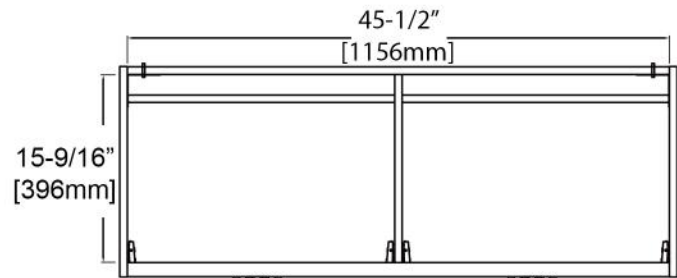

SIDE VIEW

Lyon - 48" Double sinks

Specification & Installation Guide

Features

- Free standing 48" Vanity: 47"W x 17-13/16"D x 32-5/8"H
- Two Soft Closing Drawers & Four Soft Closing Doors
- Timeless Transitional design with classic elegant door knobs that blends into any bathrooms
- Furniture grade water proof polyvinyl chloride board, protected with several coats of polyurethane.
- Compatible matching color mirror.
- Compatible LED mirror.
- Compatible LED medicine cabinet with surface or recessed mount options.
- Compatible ceramic sink top.
- Compatible artificial stone sink top.

Colors/Finishes

- Matte white (V8023 48 01D)
- Metal Grey (V8023 48 15D)

Chrome handle

Package Dimension

49-3/8"W x 20-5/8"D x 35-3/8"H

Gross Weight

104 lbs/45 kgs

TOP VIEW

SIDE VIEW

Lyon - 48" Single sink

Specification & Installation Guide

Features

- Free standing 48" Vanity: 47-1/16"W x 17-15/16"D x 32-11/16"H
- Nine Soft Closing Drawers & Two Soft Closing Doors
- Timeless Transitional design with classic elegant door knobs that blends into any bathrooms
- Furniture grade water proof polyvinyl chloride board, protected with several coats of polyurethane.
- Compatible matching color mirror.
- Compatible LED mirror.
- Compatible LED medicine cabinet with surface or recessed mount options.
- Compatible ceramic sink top.
- Compatible artificial stone sink top.

Colors/Finishes

- Matte white (V8023 48 01S)
- Metal Grey (V8023 48 15S)

Chrome handle

Package Dimension

49-7/16"W x 20-1/4"D x 35-1/4"H

Gross Weight

161 lbs/73 kgs

TOP VIEW