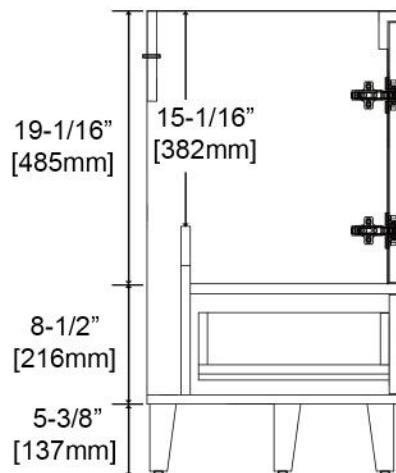

Colors/Finishes

- Matte white (V8023 36 01)
- Metal Grey (V8023 36 15)

Chrome handle

Package Dimension

37-7/8"W x 20-5/8"D x 35"H

Gross Weight

108 lbs/49 kgs

TOP VIEW

Colors/Finishes

- Matte white (V8023 48 01D)
- Metal Grey (V8023 48 15D)

Chrome handle

Package Dimension

49-3/8"W x 20-5/8"D x 35-3/8"H

Gross Weight

104 lbs/45 kgs

TOP VIEW

SIDE VIEW

Lyon - 48" Single sink

Specification & Installation Guide

Features

- Free standing 48" Vanity: 47-1/16"W x 17-15/16"D x 32-11/16"H
- Nine Soft Closing Drawers & Two Soft Closing Doors
- Timeless Transitional design with classic elegant door knobs that blends into any bathrooms
- Furniture grade water proof polyvinyl chloride board, protected with several coats of polyurethane.
- Compatible matching color mirror.
- Compatible LED mirror.
- Compatible LED medicine cabinet with surface or recessed mount options.
- Compatible ceramic sink top.
- Compatible artificial stone sink top.

Colors/Finishes

- Matte white (V8023 48 01S)
- Metal Grey (V8023 48 15S)

Chrome handle

Package Dimension

49-7/16"W x 20-1/4"D x 35-1/4"H

Gross Weight

161 lbs/73 kgs

TOP VIEW