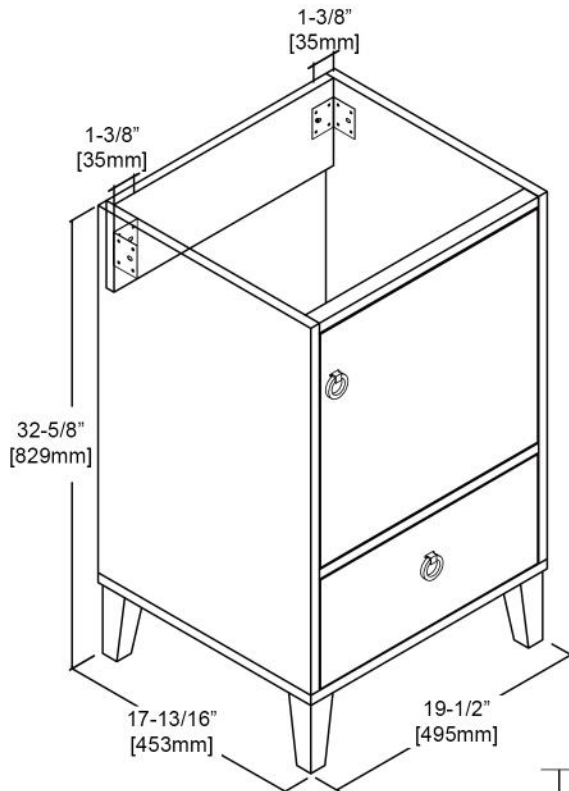

Lyon - 20"

Specification & Installation Guide

Features

- Free standing 20" Vanity: 19-1/2"W x 17-15/16"D x 32-11/16"H.
- One Soft Closing Drawer & Door.
- Timeless Transitional design with classic elegant door knobs that blends into any bathrooms.
- Furniture grade water proof polyvinyl chloride board, protected with several coats of polyurethane.
- Compatible matching color mirror.
- Compatible LED mirror.
- Compatible LED medicine cabinet with surface or recessed mount options.
- Compatible ceramic sink top.
- Compatible artificial stone sink top.

Colors/Finishes

- Matte White (V8023 20 01)
- Metal Grey (V8023 20 15)

Chrome handle

Package Dimension

21-7/8"W x 20-1/4"D x 35-1/4"H

Gross Weight

50 lbs/23 kgs

TOP VIEW

SIDE VIEW

Lyon - 24"

Specification & Installation Guide

Features

- Free standing 24" Vanity: 23-3/8"W x 17-13/16"D x 32-5/8"H
- One Soft Closing Drawer & Two Soft Closing Doors
- Timeless Transitional design with classic elegant door knobs that blends into any bathrooms
- Furniture grade water proof polyvinyl chloride board, protected with several coats of polyurethane.
- Compatible matching color mirror.
- Compatible LED mirror.
- Compatible LED medicine cabinet with surface or recessed mount options.
- Compatible ceramic sink top.
- Compatible artificial stone sink top.

Colors/Finishes

- Matte white (V8023 24 01)
- Metal Grey (V8023 24 15)

Chrome handle

Package Dimension

25-5/8"W x 20-1/4"D x 35-1/8"H

Gross Weight

57 lbs/26 kgs

TOP VIEW