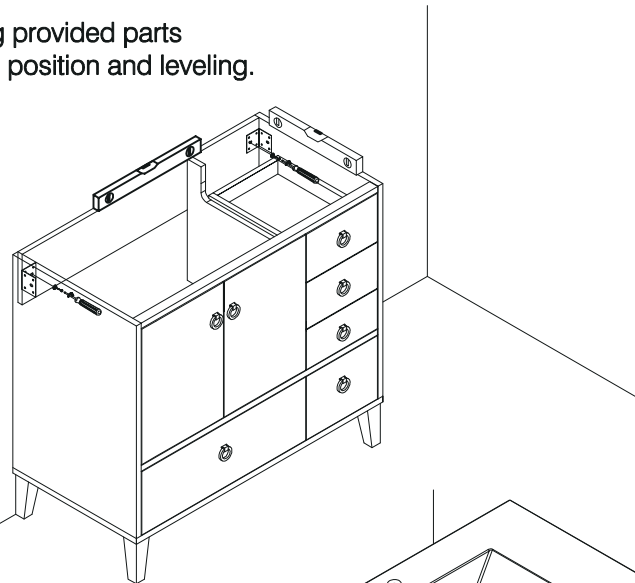

Lyon - 36"

Specification & Installation Guide

Tools Required

Parts Included

STEP 1

Secured the vanity by using provided parts after determined left & right position and leveling.