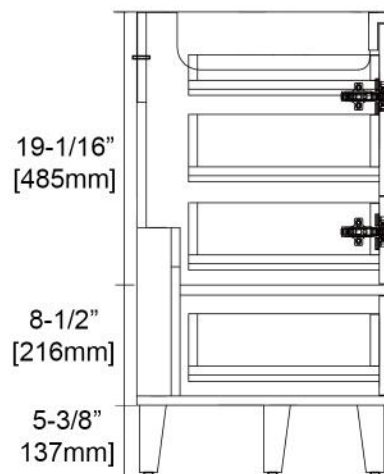

Colors/Finishes

- Matte white (V8023 48 01S)
- Metal Grey (V8023 48 15S)

Chrome handle

Package Dimension

49-7/16"W x 20-1/4"D x 35-1/4"H

Gross Weight

161 lbs/73 kgs

TOP VIEW

SIDE VIEW

Lyon - 60"

Specification & Installation Guide

Features

- Free standing 60" Vanity: 59-7/8"W x 21-11/16"D x 32-5/8"H
- Six Soft Closing Drawers & Four Soft Closing Doors
- Timeless Transitional design with classic elegant door knobs that blends into any bathrooms
- Furniture grade water proof polyvinyl chloride board, protected with several coats of polyurethane.
- Compatible matching color mirror.
- Compatible LED mirror.
- Compatible LED medicine cabinet with surface or recessed mount options.
- Compatible ceramic sink top.
- Compatible artificial stone sink top.

Colors/Finishes

- Matte white (V8023 60 01)
- Metal Grey (V8023 60 15)

Chrome handle

Package Dimension

62-1/2"W x 24-1/8"D x 35-1/4"H

Gross Weight

163 lbs/71 kgs

TOP VIEW

SIDE VIEW

Lyon - 36"

Specification & Installation Guide

Tools Required

Screwdriver

Tape measure

Pencil

Silicone