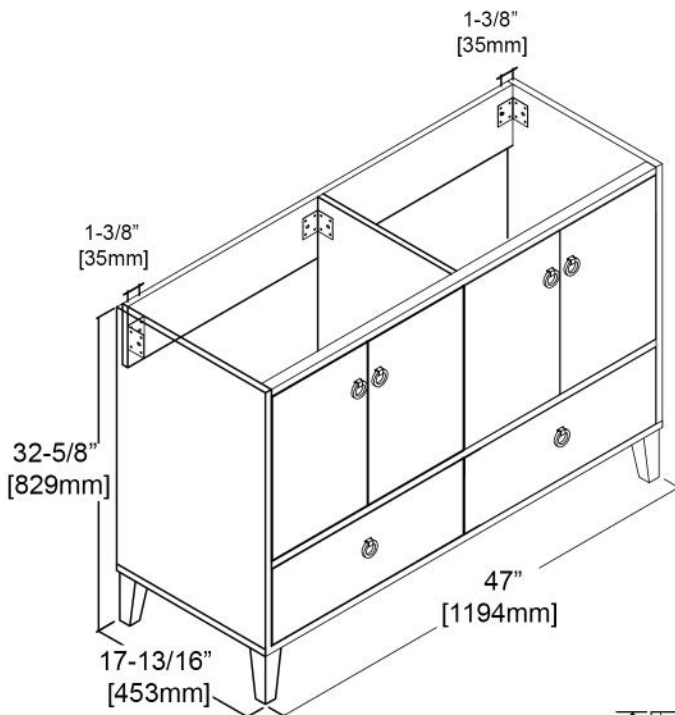

SIDE VIEW

Lyon - 48" Double sinks

Specification & Installation Guide

Features

- Free standing 48" Vanity: 47"W x 17-13/16"D x 32-5/8"H
- Two Soft Closing Drawers & Four Soft Closing Doors
- Timeless Transitional design with classic elegant door knobs that blends into any bathrooms
- Furniture grade water proof polyvinyl chloride board, protected with several coats of polyurethane.
- Compatible matching color mirror.
- Compatible LED mirror.
- Compatible LED medicine cabinet with surface or recessed mount options.
- Compatible ceramic sink top.
- Compatible artificial stone sink top.

Colors/Finishes

- Matte white (V8023 48 01D)
- Metal Grey (V8023 48 15D)

Chrome handle

Package Dimension

49-3/8"W x 20-5/8"D x 35-3/8"H

Gross Weight

104 lbs/45 kgs

TOP VIEW

SIDE VIEW

Lyon - 48" Single sink

Specification & Installation Guide

Features

- Free standing 48" Vanity: 47-1/16"W x 17-15/16"D x 32-11/16"H
- Nine Soft Closing Drawers & Two Soft Closing Doors
- Timeless Transitional design with classic elegant door knobs that blends into any bathrooms
- Furniture grade water proof polyvinyl chloride board, protected with several coats of polyurethane.
- Compatible matching color mirror.
- Compatible LED mirror.
- Compatible LED medicine cabinet with surface or recessed mount options.
- Compatible ceramic sink top.
- Compatible artificial stone sink top.

Colors/Finishes

- Matte white (V8023 48 01S)
- Metal Grey (V8023 48 15S)

Chrome handle

Package Dimension

49-7/16"W x 20-1/4"D x 35-1/4"H

Gross Weight

161 lbs/73 kgs

TOP VIEW