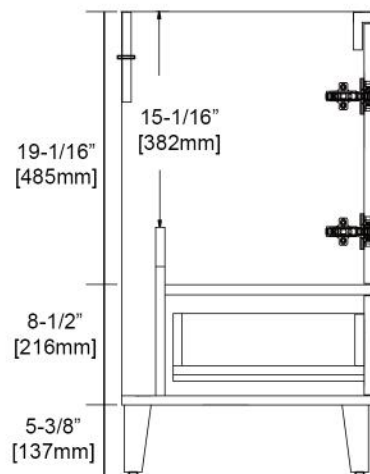

Lyon - 20"

Specification & Installation Guide

Features

- Free standing 20" Vanity: 19-1/2"W x 17-15/16"D x 32-11/16"H.
- One Soft Closing Drawer & Door.
- Timeless Transitional design with classic elegant door knobs that blends into any bathrooms.
- Furniture grade water proof polyvinyl chloride board, protected with several coats of polyurethane.
- Compatible matching color mirror.
- Compatible LED mirror.
- Compatible LED medicine cabinet with surface or recessed mount options.
- Compatible ceramic sink top.
- Compatible artificial stone sink top.

Colors/Finishes

- Matte White (V8023 20 01)
- Metal Grey (V8023 20 15)

Chrome handle

Package Dimension

21-7/8"W x 20-1/4"D x 35-1/4"H

Gross Weight

50 lbs/23 kgs

TOP VIEW

SIDE VIEW

Lyon - 24"

Specification & Installation Guide

Features

- Free standing 24" Vanity: 23-3/8"W x 17-13/16"D x 32-5/8"H
- One Soft Closing Drawer & Two Soft Closing Doors
- Timeless Transitional design with classic elegant door knobs that blends into any bathrooms
- Furniture grade water proof polyvinyl chloride board, protected with several coats of polyurethane.
- Compatible matching color mirror.
- Compatible LED mirror.
- Compatible LED medicine cabinet with surface or recessed mount options.
- Compatible ceramic sink top.
- Compatible artificial stone sink top.

Colors/Finishes

- Matte white (V8023 24 01)
- Metal Grey (V8023 24 15)

Chrome handle

Package Dimension

25-5/8"W x 20-1/4"D x 35-1/8"H

Gross Weight

57 lbs/26 kgs

TOP VIEW