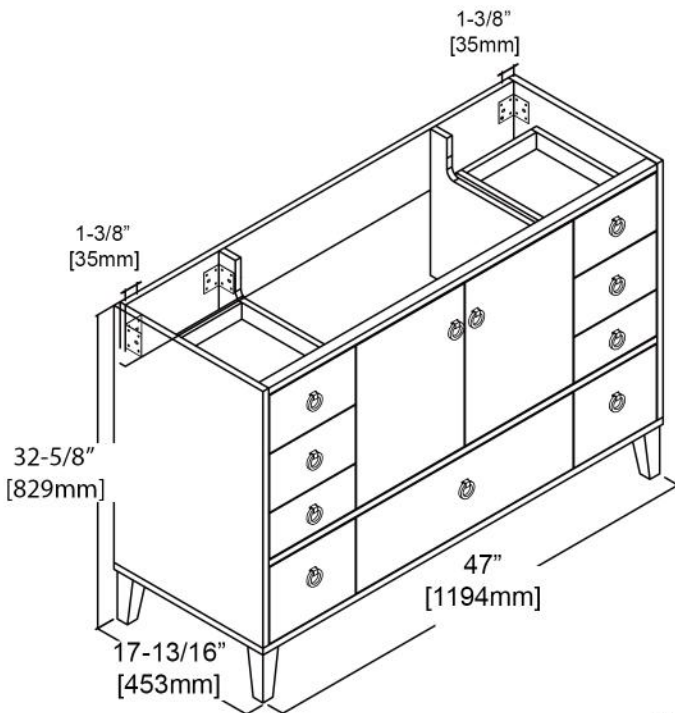

Colors/Finishes

- Matte white (V8023 48 01D)
- Metal Grey (V8023 48 15D)

Chrome handle

Package Dimension

49-3/8"W x 20-5/8"D x 35-3/8"H

Gross Weight

104 lbs/45 kgs

TOP VIEW

SIDE VIEW

Lyon - 48" Single sink

Specification & Installation Guide

Features

- Free standing 48" Vanity: 47-1/16"W x 17-15/16"D x 32-11/16"H
- Nine Soft Closing Drawers & Two Soft Closing Doors
- Timeless Transitional design with classic elegant door knobs that blends into any bathrooms
- Furniture grade water proof polyvinyl chloride board, protected with several coats of polyurethane.
- Compatible matching color mirror.
- Compatible LED mirror.
- Compatible LED medicine cabinet with surface or recessed mount options.
- Compatible ceramic sink top.
- Compatible artificial stone sink top.

Colors/Finishes

- Matte white (V8023 48 01S)
- Metal Grey (V8023 48 15S)

Chrome handle

Package Dimension

49-7/16"W x 20-1/4"D x 35-1/4"H

Gross Weight

161 lbs/73 kgs

TOP VIEW

Colors/Finishes

- Matte white (V8023 60 01)
- Metal Grey (V8023 60 15)

Chrome handle

Package Dimension

62-1/2"W x 24-1/8"D x 35-1/4"H

Gross Weight

163 lbs/71 kgs

TOP VIEW