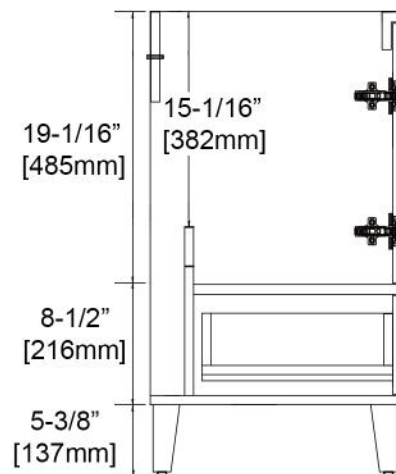

Colors/Finishes

- Matte white (V8023 24 01)
- Metal Grey (V8023 24 15)

Chrome handle

Package Dimension

25-5/8"W x 20-1/4"D x 35-1/8"H

Gross Weight

57 lbs/26 kgs

TOP VIEW

Colors/Finishes

- Matte white (V8023 30 01)
- Metal Grey (V8023 30 15)

Chrome handle

Package Dimension

31-7/8"W x 20-1/2"D x 35-1/4"H

Gross Weight

66 lbs/30 kgs

TOP VIEW

SIDE VIEW

Lyon - 36"

Specification & Installation Guide

Features

- Free standing 36" Vanity: 35-3/16"W x 17-13/16"D x 32-5/8"H
- Five Soft Closing Drawer & Two Soft Closing Doors
- Timeless Transitional design with classic elegant door knobs that blends into any bathrooms
- Furniture grade water proof polyvinyl chloride board, protected with several coats of polyurethane.
- Compatible matching color mirror.
- Compatible LED mirror.
- Compatible LED medicine cabinet with surface or recessed mount options.
- Compatible ceramic sink top.
- Compatible artificial stone sink top.

Colors/Finishes

- Matte white (V8023 36 01)
- Metal Grey (V8023 36 15)

Chrome handle

Package Dimension

37-7/8"W x 20-5/8"D x 35"H

Gross Weight

108 lbs/49 kgs

TOP VIEW