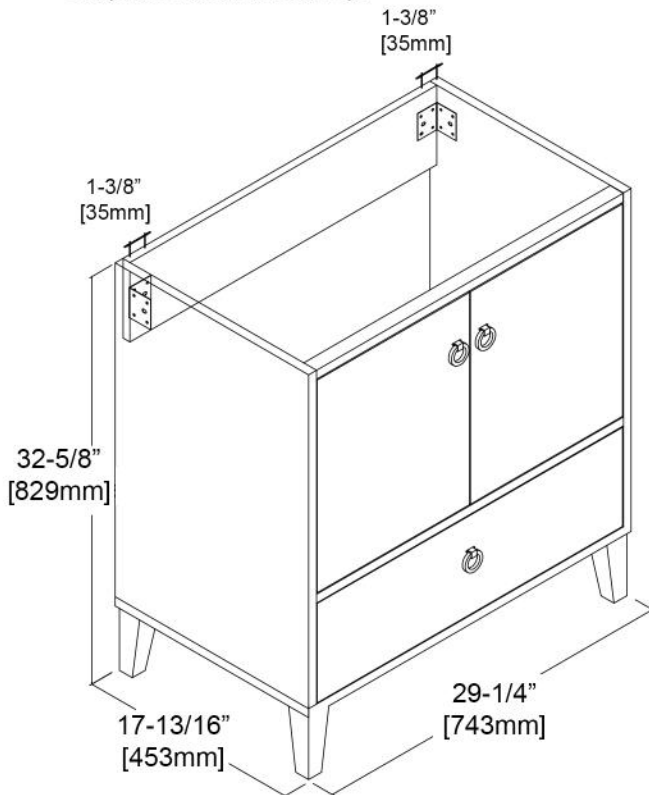

Colors/Finishes

- Matte white (V8023 24 01)
- Metal Grey (V8023 24 15)

Chrome handle

Package Dimension

25-5/8"W x 20-1/4"D x 35-1/8"H

Gross Weight

57 lbs/26 kgs

TOP VIEW

Colors/Finishes

- Matte white (V8023 30 01)
- Metal Grey (V8023 30 15)

Chrome handle

Package Dimension

31-7/8"W x 20-1/2"D x 35-1/4"H

Gross Weight

66 lbs/30 kgs

TOP VIEW

SIDE VIEW

Lyon - 36"

Specification & Installation Guide

Features

- Free standing 36" Vanity: 35-3/16"W x 17-13/16"D x 32-5/8"H
- Five Soft Closing Drawer & Two Soft Closing Doors
- Timeless Transitional design with classic elegant door knobs that blends into any bathrooms
- Furniture grade water proof polyvinyl chloride board, protected with several coats of polyurethane.
- Compatible matching color mirror.
- Compatible LED mirror.
- Compatible LED medicine cabinet with surface or recessed mount options.
- Compatible ceramic sink top.
- Compatible artificial stone sink top.

Colors/Finishes

- Matte white (V8023 36 01)
- Metal Grey (V8023 36 15)

Chrome handle

Package Dimension

37-7/8"W x 20-5/8"D x 35"H

Gross Weight

108 lbs/49 kgs

TOP VIEW