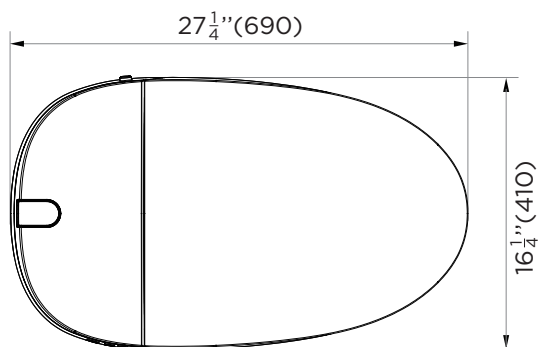

# SMART TOILET

*ATTENTION! Dimensions may vary by up to 3/8". It is highly recommended to pull all dimensions of actual model for installation and measuring purposes.*

**MODEL# ST3W**