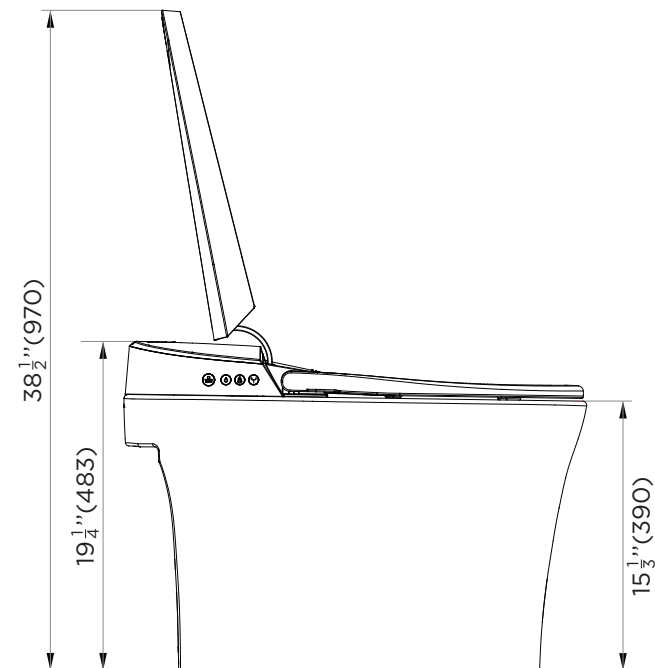

# SMART TOILET

*ATTENTION! Dimensions may vary by up to 3/8". It is highly recommended to pull all dimensions of actual model for installation and measuring purposes.*

**MODEL# ST3W**