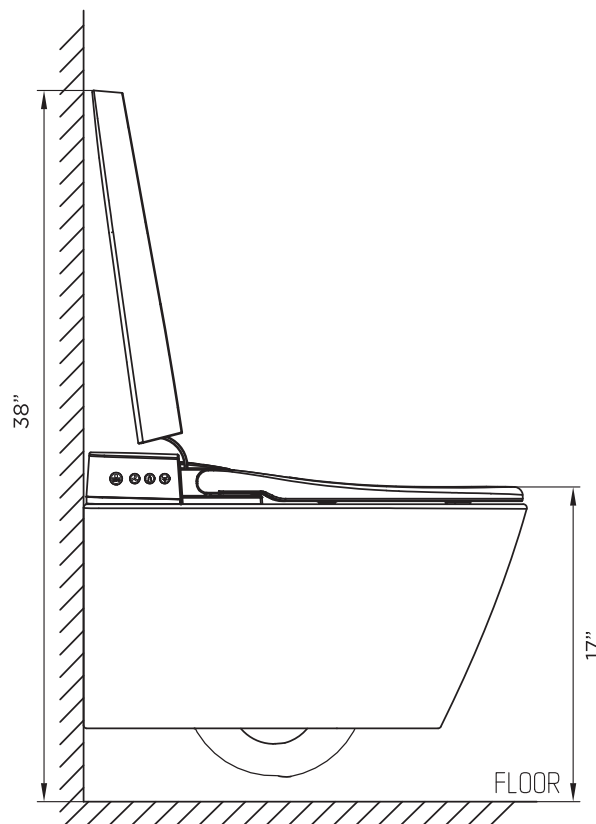

**SPECIFICATIONS / TECHNICAL DATA**

**WALL HUNG  
SMART  
TOILET**

**ATTENTION!** Dimensions may vary by up to 3/8". It is highly recommended to pull all dimensions of actual model for installation and measuring purposes.