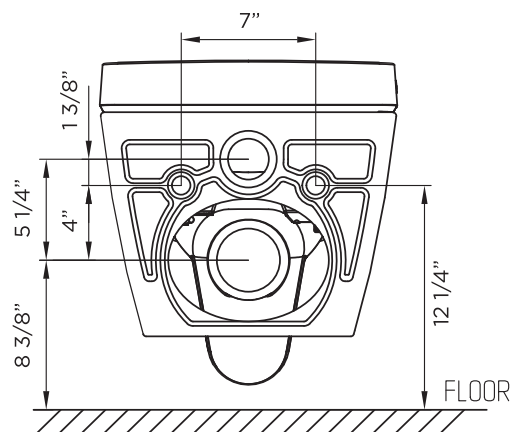

**SPECIFICATIONS / TECHNICAL DATA**

**WALL HUNG  
SMART  
TOILET**

**ATTENTION!** Dimensions may vary by up to 3/8". It is highly recommended to pull all dimensions of actual model for installation and measuring purposes.