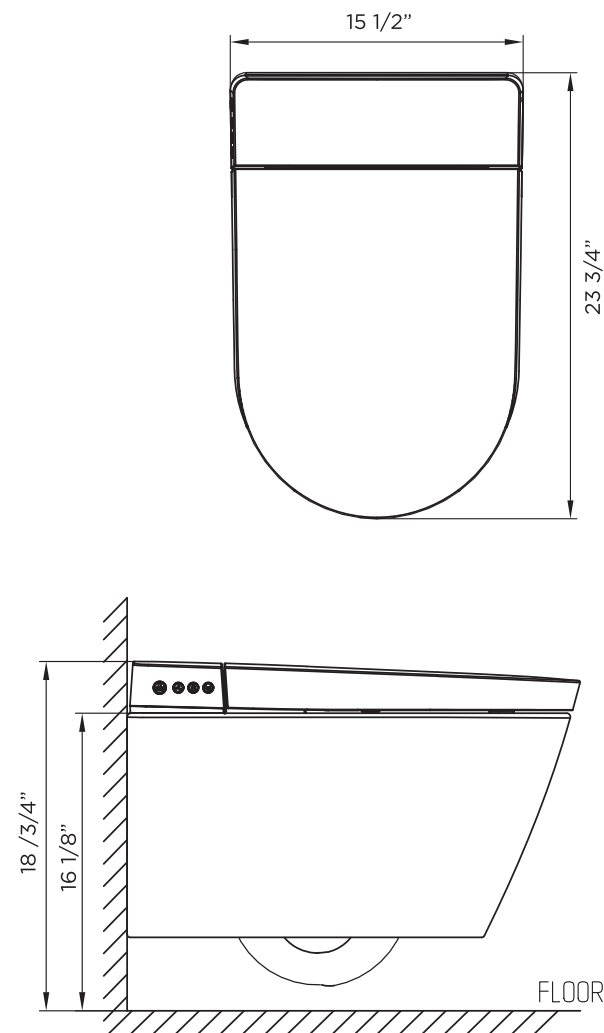

**SPECIFICATIONS / TECHNICAL DATA**

**WALL HUNG  
SMART  
TOILET**

**ATTENTION!** Dimensions may vary by up to 3/8". It is highly recommended to pull all dimensions of actual model for installation and measuring purposes.