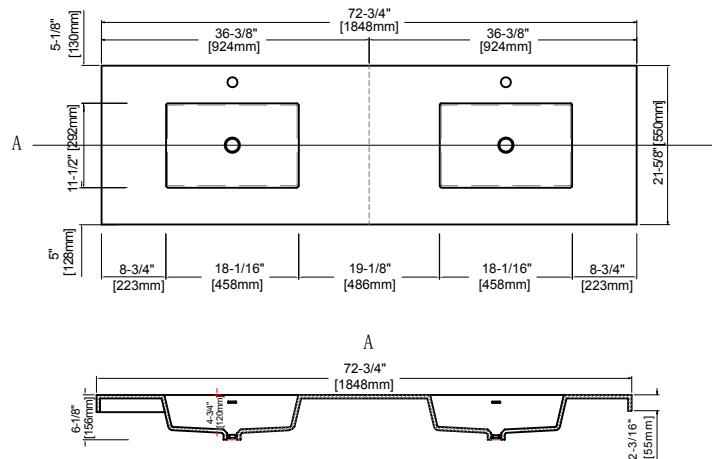

DOWELL

002 Series-72

Bathroom Cabinet

INSTALLATION GUIDE

002 72 Vanity
 Bathroom Cabinet
 INSTALLATION GUIDE

DOWELL

72" Vanity Drawing

Basin Options

000 7322BP & 000 7322' BP-BL

002 72 Vanity
 Bathroom Cabinet
 INSTALLATION GUIDE

DOWELL

Hardware			Tools	
NO.	Draw	QTY		
A		2	 	
B		2		
C	 X2 (M4*1.6mm)	4		
D	 X2 (φ4*1.6mm)  X4 (M4*1.2mm)	2		
E		8		