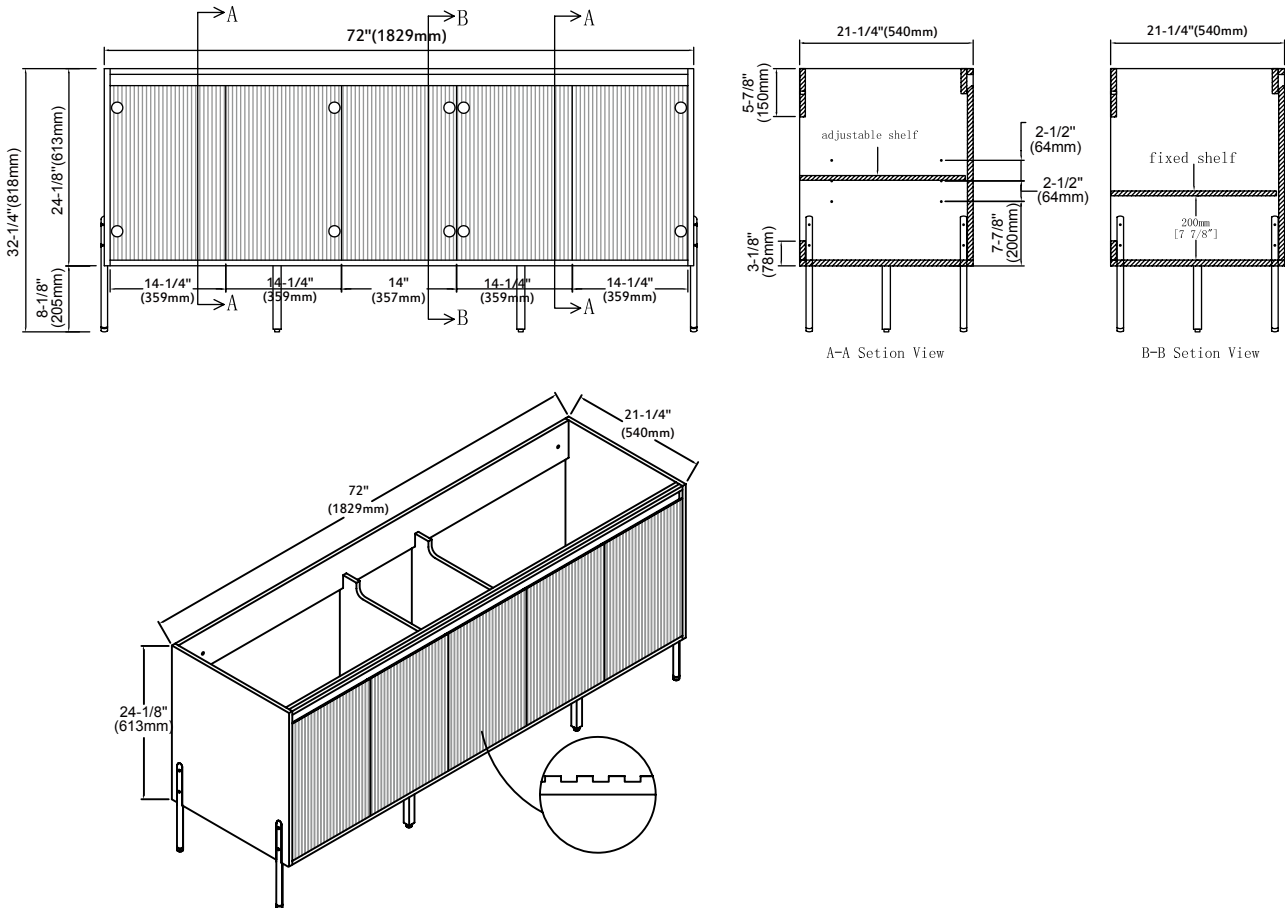

DOWELL

002 Series-72

Bathroom Cabinet

INSTALLATION GUIDE

002 72 Vanity
 Bathroom Cabinet
 INSTALLATION GUIDE

DOWELL

72" Vanity Drawing

Basin Options

000 7322BP & 000 7322' BP-BL

002 72 Vanity
 Bathroom Cabinet
 INSTALLATION GUIDE

DOWELL

Hardware			Tools	
NO.	Draw	QTY		
A		2	 	
B		2		
C	 X2 (M4*1.6mm)	4		
D	 X2 (φ4*1.6mm)  X4 (M4*1.2mm)	2		
E		8		