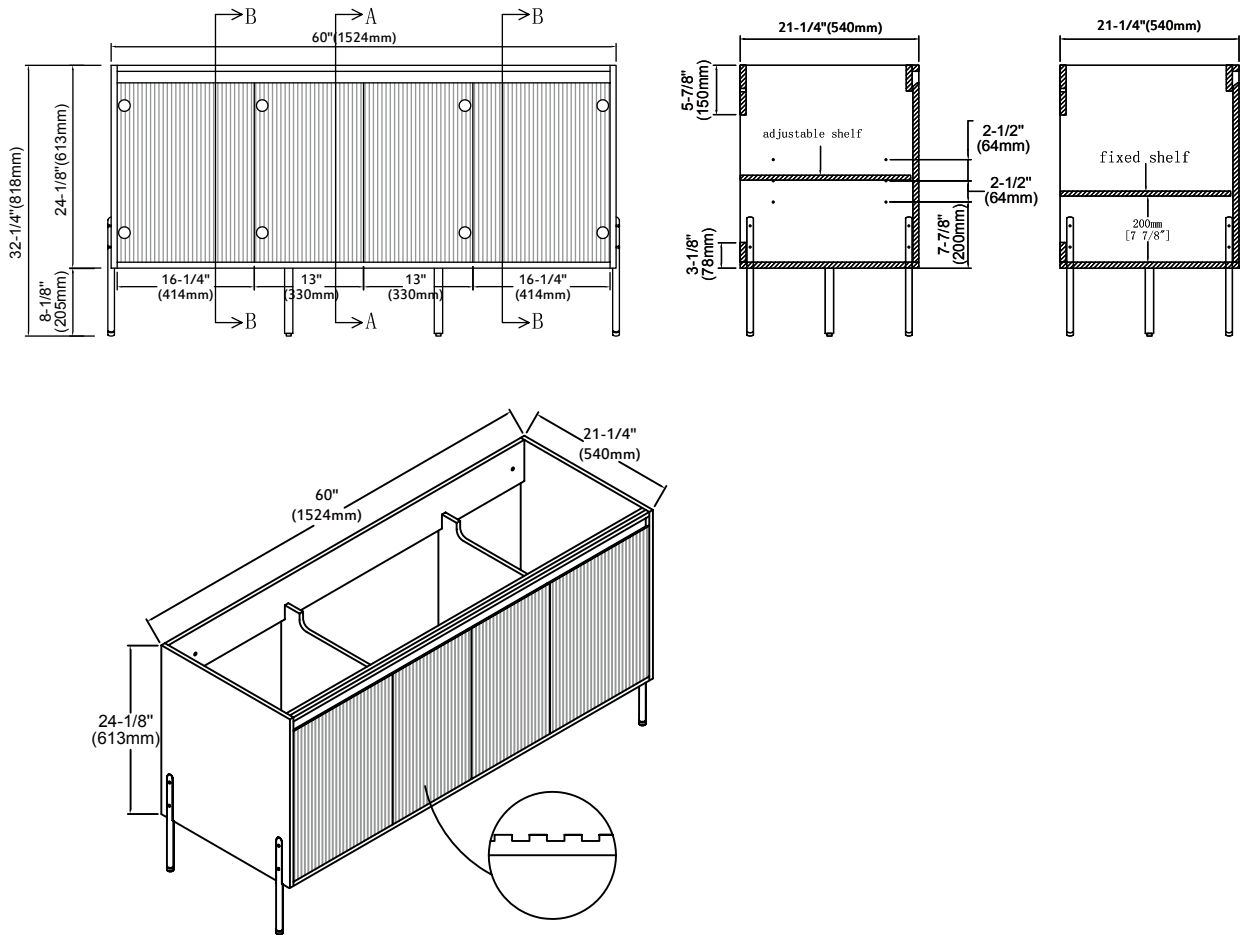

DOWELL

002 Series-60

Bathroom Cabinet

INSTALLATION GUIDE

002 60 Vanity
 Bathroom Cabinet
 INSTALLATION GUIDE

DOWELL

60" Vanity Drawing

Basin Options

000 6122BP & 000 6122BP-BL

000 6122BPS

002 60 Vanity
 Bathroom Cabinet
 INSTALLATION GUIDE

DOWELL

Hardware			Tools	
NO.	Draw	QTY		
A		2	 	
B		2		
C	  X2 (M4*1.6mm)	4		
D	  X2  X4 (ϕ -1.6mm) (M4*1.2mm)	2		
E		4		