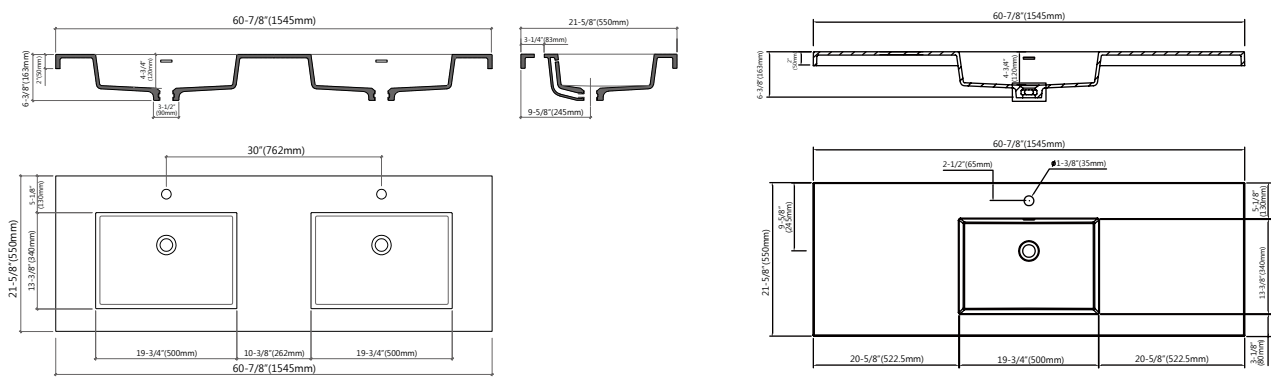

DOWELL

002 Series-60

Bathroom Cabinet

INSTALLATION GUIDE

002 60 Vanity
 Bathroom Cabinet
 INSTALLATION GUIDE

DOWELL

60" Vanity Drawing

Basin Options

000 6122BP & 000 6122BP-BL

000 6122BPS

002 60 Vanity
 Bathroom Cabinet
 INSTALLATION GUIDE

DOWELL

Hardware			Tools	
NO.	Draw	QTY		
A		2	 	
B		2		
C	  X2 (M4*1.6mm)	4		
D	  X2  X4 (ϕ -1.6mm) (M4*1.2mm)	2		
E		4		