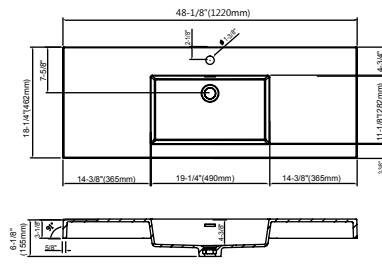

DOWELL

002 Series-48

Bathroom Cabinet

INSTALLATION GUIDE

48" Vanity Drawing

Basin Options

000 4818BP & 000 4818BPBL

000 4818BPS

000 4818BT

002 48 Vanity
 Bathroom Cabinet
 INSTALLATION GUIDE

DOWELL

Hardware			Tools	
NO.	Draw	QTY		
A		2		
B		2		
C	  (M4*1.6mm) X2	4		
D	  (φ4*1.6mm) (M4*1.2mm) X4	1		
E		4		