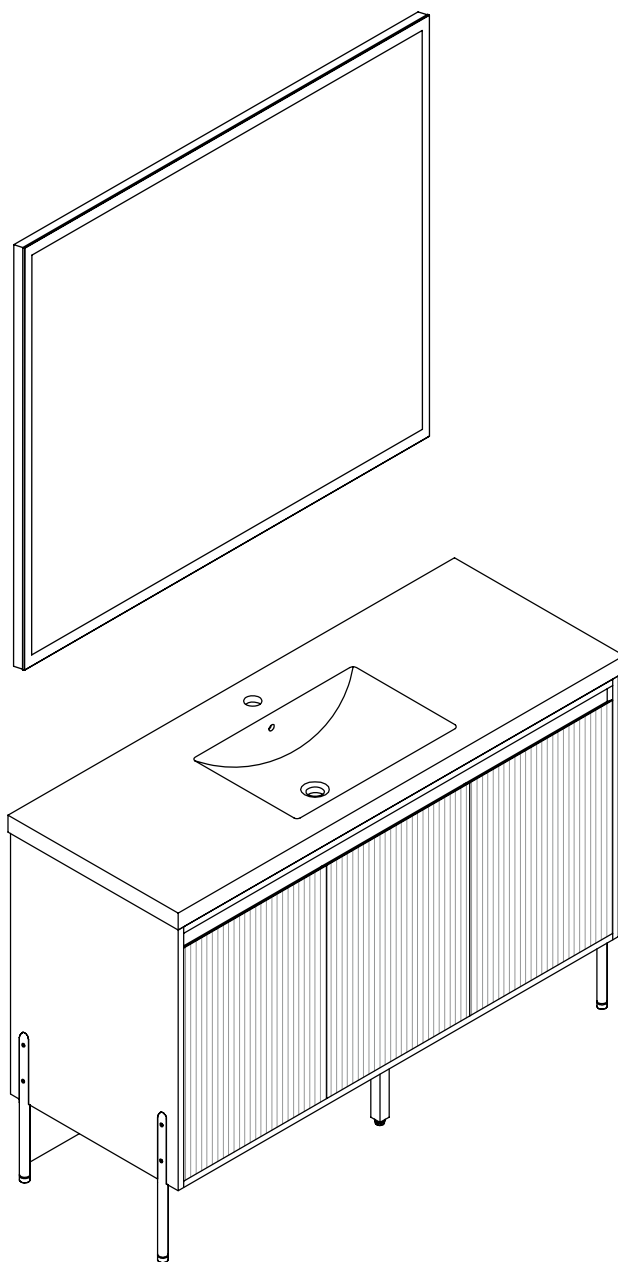

DOWELL

002 Series-48

Bathroom Cabinet

INSTALLATION GUIDE

48" Vanity Drawing

Basin Options

000 4818BP & 000 4818BPBL

000 4818BPS

000 4818BT

002 48 Vanity
 Bathroom Cabinet
 INSTALLATION GUIDE

DOWELL

Hardware			Tools	
NO.	Draw	QTY		
A		2		
B		2		
C	  (M4*1.6mm) X2	4		
D	  (φ4*1.6mm) (M4*1.2mm) X4	1		
E		4		