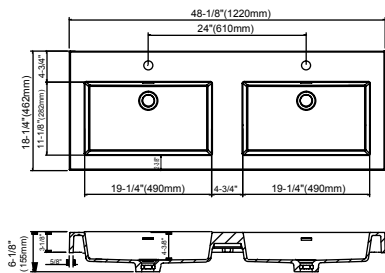

DOWELL

002 Series-48

Bathroom Cabinet

INSTALLATION GUIDE

48" Vanity Drawing

Basin Options

000 4818BP & 000 4818BPBL

000 4818BPS

000 4818BT

002 48 Vanity
 Bathroom Cabinet
 INSTALLATION GUIDE

DOWELL

Hardware			Tools	
NO.	Draw	QTY		
A		2		
B		2		
C	  (M4*1.6mm) X2	4		
D	  (φ4*1.6mm) (M4*1.2mm) X4	1		
E		4		