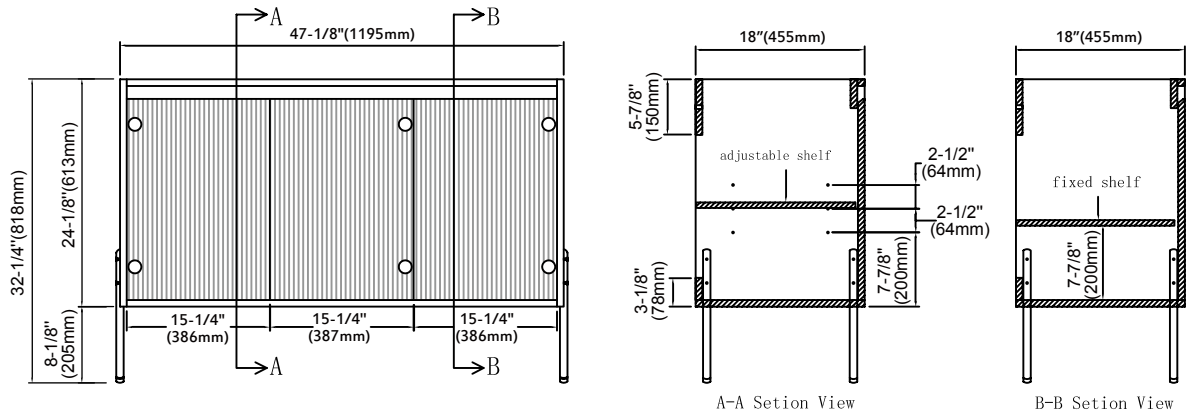

DOWELL

002 Series-48

Bathroom Cabinet

INSTALLATION GUIDE

48" Vanity Drawing

Basin Options

000 4818BP & 000 4818BPBL

000 4818BPS

000 4818BT

002 48 Vanity
 Bathroom Cabinet
 INSTALLATION GUIDE

DOWELL

Hardware			Tools	
NO.	Draw	QTY		
A		2		
B		2		
C	  (M4*1.6mm) X2	4		
D	  (φ4*1.6mm) (M4*1.2mm) X4	1		
E		4		