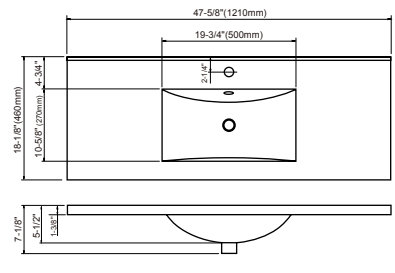

DOWELL

002 Series-48

Bathroom Cabinet

INSTALLATION GUIDE

48" Vanity Drawing

Basin Options

000 4818BP & 000 4818BPBL

000 4818BPS

000 4818BT

002 48 Vanity
 Bathroom Cabinet
 INSTALLATION GUIDE

DOWELL

Hardware			Tools	
NO.	Draw	QTY		
A		2		
B		2		
C	  (M4*1.6mm) X2	4		
D	  (φ4*1.6mm) (M4*1.2mm) X4	1		
E		4		