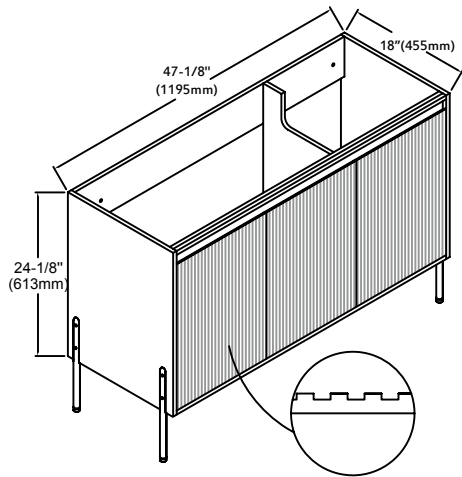

DOWELL

002 Series-48

Bathroom Cabinet

INSTALLATION GUIDE

48" Vanity Drawing

Basin Options

000 4818BP & 000 4818BPBL

000 4818BPS

000 4818BT

002 48 Vanity
 Bathroom Cabinet
 INSTALLATION GUIDE

DOWELL

Hardware			Tools	
NO.	Draw	QTY		
A		2		
B		2		
C	  (M4*1.6mm) X2	4		
D	  (φ4*1.6mm) (M4*1.2mm) X4	1		
E		4		