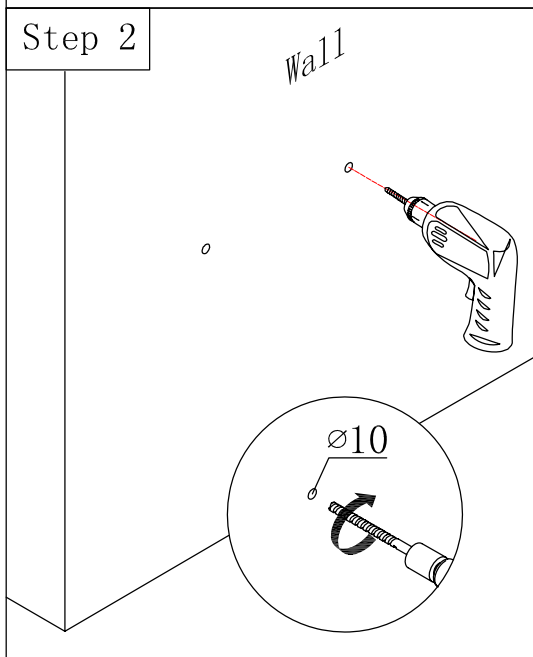

002 24,30,36 Vanity
 Bathroom Cabinet
 INSTALLATION GUIDE

DOWELL

36" Vanity Drawing

Basin Options

000 3618BP & 000 3618BP-BL

000 3618BT

Hardware			Tools	
NO.	Draw	QTY		
A		2	   	
B		2		
C		4		
D	 (M4*16mm)	8		
E		4		