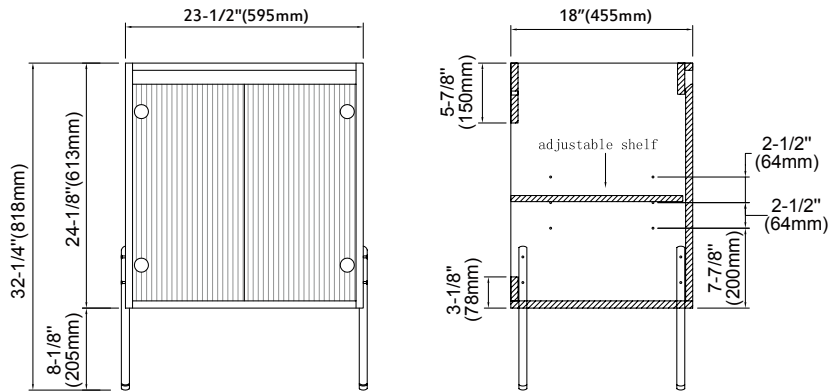

DOWELL

002 Series-24/30/36

Bathroom Cabinet

INSTALLATION GUIDE

002 24,30,36 Vanity
 Bathroom Cabinet
 INSTALLATION GUIDE

DOWELL

24" Vanity Drawing

Basin Options

000 2418BP & 000 2418BP-BL

000 2418BT

000 2418B

30" Vanity Drawing

Basin Options

000 3018BP & 000 3018BP-BL

000 3018BT

000 2418B