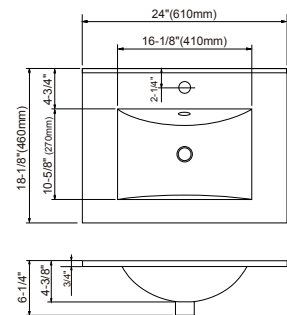

DOWELL

002 Series-24/30/36

Bathroom Cabinet

INSTALLATION GUIDE

002 24,30,36 Vanity
 Bathroom Cabinet
 INSTALLATION GUIDE

DOWELL

24" Vanity Drawing

Basin Options

000 2418BP & 000 2418BP-BL

000 2418BT

000 2418B

30" Vanity Drawing

Basin Options

000 3018BP & 000 3018BP-BL

000 3018BT

000 2418B

002 24,30,36 Vanity
 Bathroom Cabinet
 INSTALLATION GUIDE

DOWELL

36" Vanity Drawing

Basin Options

000 3618BP & 000 3618BP-BL

000 3618BT

Hardware			Tools	
NO.	Draw	QTY		
A		2	   	
B		2		
C		4		
D	 (M4*16mm)	8		
E		4		