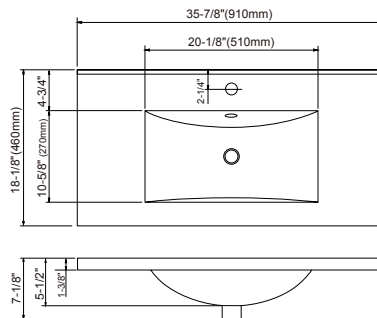

002 24,30,36 Vanity
 Bathroom Cabinet
 INSTALLATION GUIDE

DOWELL

36" Vanity Drawing

Basin Options

000 3618BP & 000 3618BP-BL

000 3618BT

Hardware			Tools	
NO.	Draw	QTY		
A		2	   	
B		2		
C		4		
D	 (M4*16mm)	8		
E		4		