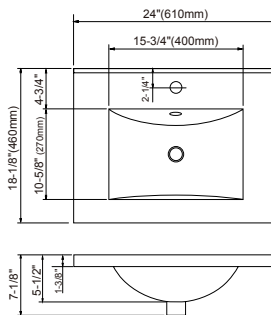

DOWELL

002 Series-24/30/36

Bathroom Cabinet

INSTALLATION GUIDE

002 24,30,36 Vanity
 Bathroom Cabinet
 INSTALLATION GUIDE

DOWELL

24" Vanity Drawing

Basin Options

000 2418BP & 000 2418BP-BL

000 2418BT

000 2418B

30" Vanity Drawing

Basin Options

000 3018BP & 000 3018BP-BL

000 3018BT

000 2418B

002 24,30,36 Vanity
 Bathroom Cabinet
 INSTALLATION GUIDE

DOWELL

36" Vanity Drawing

Basin Options

000 3618BP & 000 3618BP-BL

000 3618BT

Hardware			Tools	
NO.	Draw	QTY		
A		2	   	
B		2		
C		4		
D	 (M4*16mm)	8		
E		4		