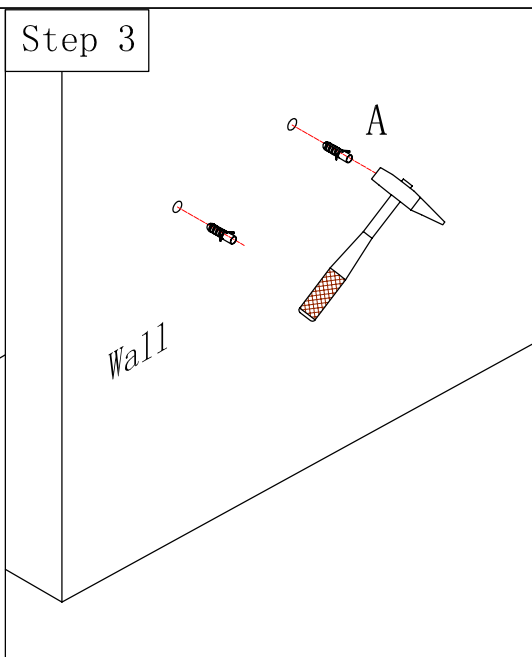

002 24,30,36 Vanity
 Bathroom Cabinet
 INSTALLATION GUIDE

DOWELL

36" Vanity Drawing

Basin Options

000 3618BP & 000 3618BP-BL

000 3618BT

Hardware			Tools	
NO.	Draw	QTY		
A		2	   	
B		2		
C		4		
D	 (M4*16mm)	8		
E		4		