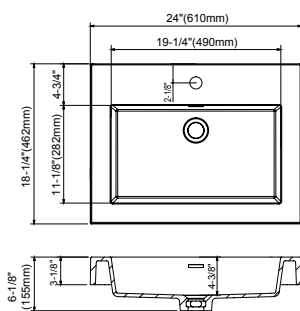

DOWELL

002 Series-24/30/36

Bathroom Cabinet

INSTALLATION GUIDE

002 24,30,36 Vanity
 Bathroom Cabinet
 INSTALLATION GUIDE

DOWELL

24" Vanity Drawing

Basin Options

000 2418BP & 000 2418BP-BL

000 2418BT

000 2418B

30" Vanity Drawing

Basin Options

000 3018BP & 000 3018BP-BL

000 3018BT

000 2418B

002 24,30,36 Vanity
 Bathroom Cabinet
 INSTALLATION GUIDE

DOWELL

36" Vanity Drawing

Basin Options

000 3618BP & 000 3618BP-BL

000 3618BT

Hardware			Tools	
NO.	Draw	QTY		
A		2	   	
B		2		
C		4		
D	 (M4*16mm)	8		
E		4		