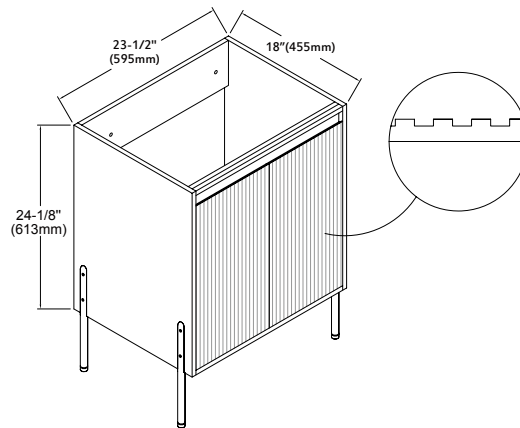

DOWELL

002 Series-24/30/36

Bathroom Cabinet

INSTALLATION GUIDE

002 24,30,36 Vanity
 Bathroom Cabinet
 INSTALLATION GUIDE

DOWELL

24" Vanity Drawing

Basin Options

000 2418BP & 000 2418BP-BL

000 2418BT

000 2418B

30" Vanity Drawing

Basin Options

000 3018BP & 000 3018BP-BL

000 3018BT

000 2418B