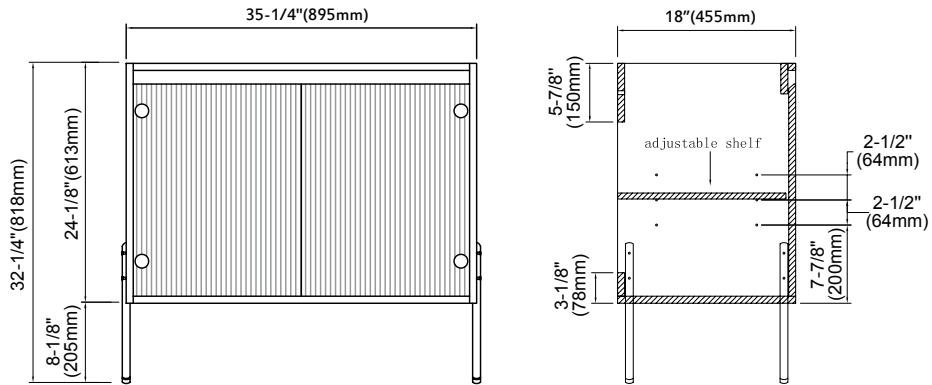

002 24,30,36 Vanity
Bathroom Cabinet
INSTALLATION GUIDE

DOWELL

36" Vanity Drawing