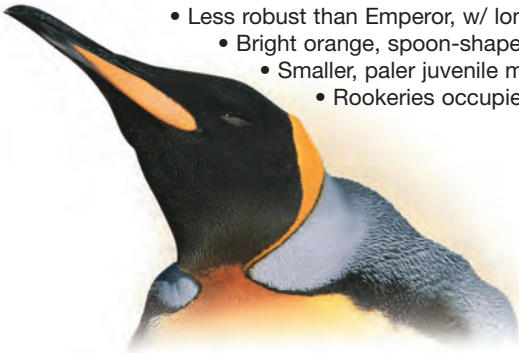

EMPEROR PENGUIN

Aptenodytes forsteri

44-90 lb (20-41kg): Largest penguin

Coastal Antarctica: Generally restricted to fast & pack-ice

- Large, oval-shaped pale yellow neck patches, variably tinged orange
- Proportionally short, partially feathered, decurved bill
- Fledges at about 45% of adult size
- Yearling nearly adult size, but w/ pale throat & neck patches

Juvenile

Chicks

Yearling

KING PENGUIN

Aptenodytes patagonicus

21-38 lb (9.5-17.3kg): Second largest penguin

- Less robust than Emperor, w/ longer unfeathered bill
 - Bright orange, spoon-shaped ear patches
 - Smaller, paler juvenile may have black bill
 - Rookeries occupied year round

ADÉLIE PENGUIN

Pygoscelis adeliae

8.3-15.0 lb (3.8-6.8kg)

Antarctica, S Shetland, S Orkney, S Sandwich, Bouvetøya, Peter 1 Ø & Balleny Is

- Conspicuous white eye-ring, small erectile crest & bill mainly feathered
- Smaller juvenile more bluish, w/ white throat, & no white eye-ring