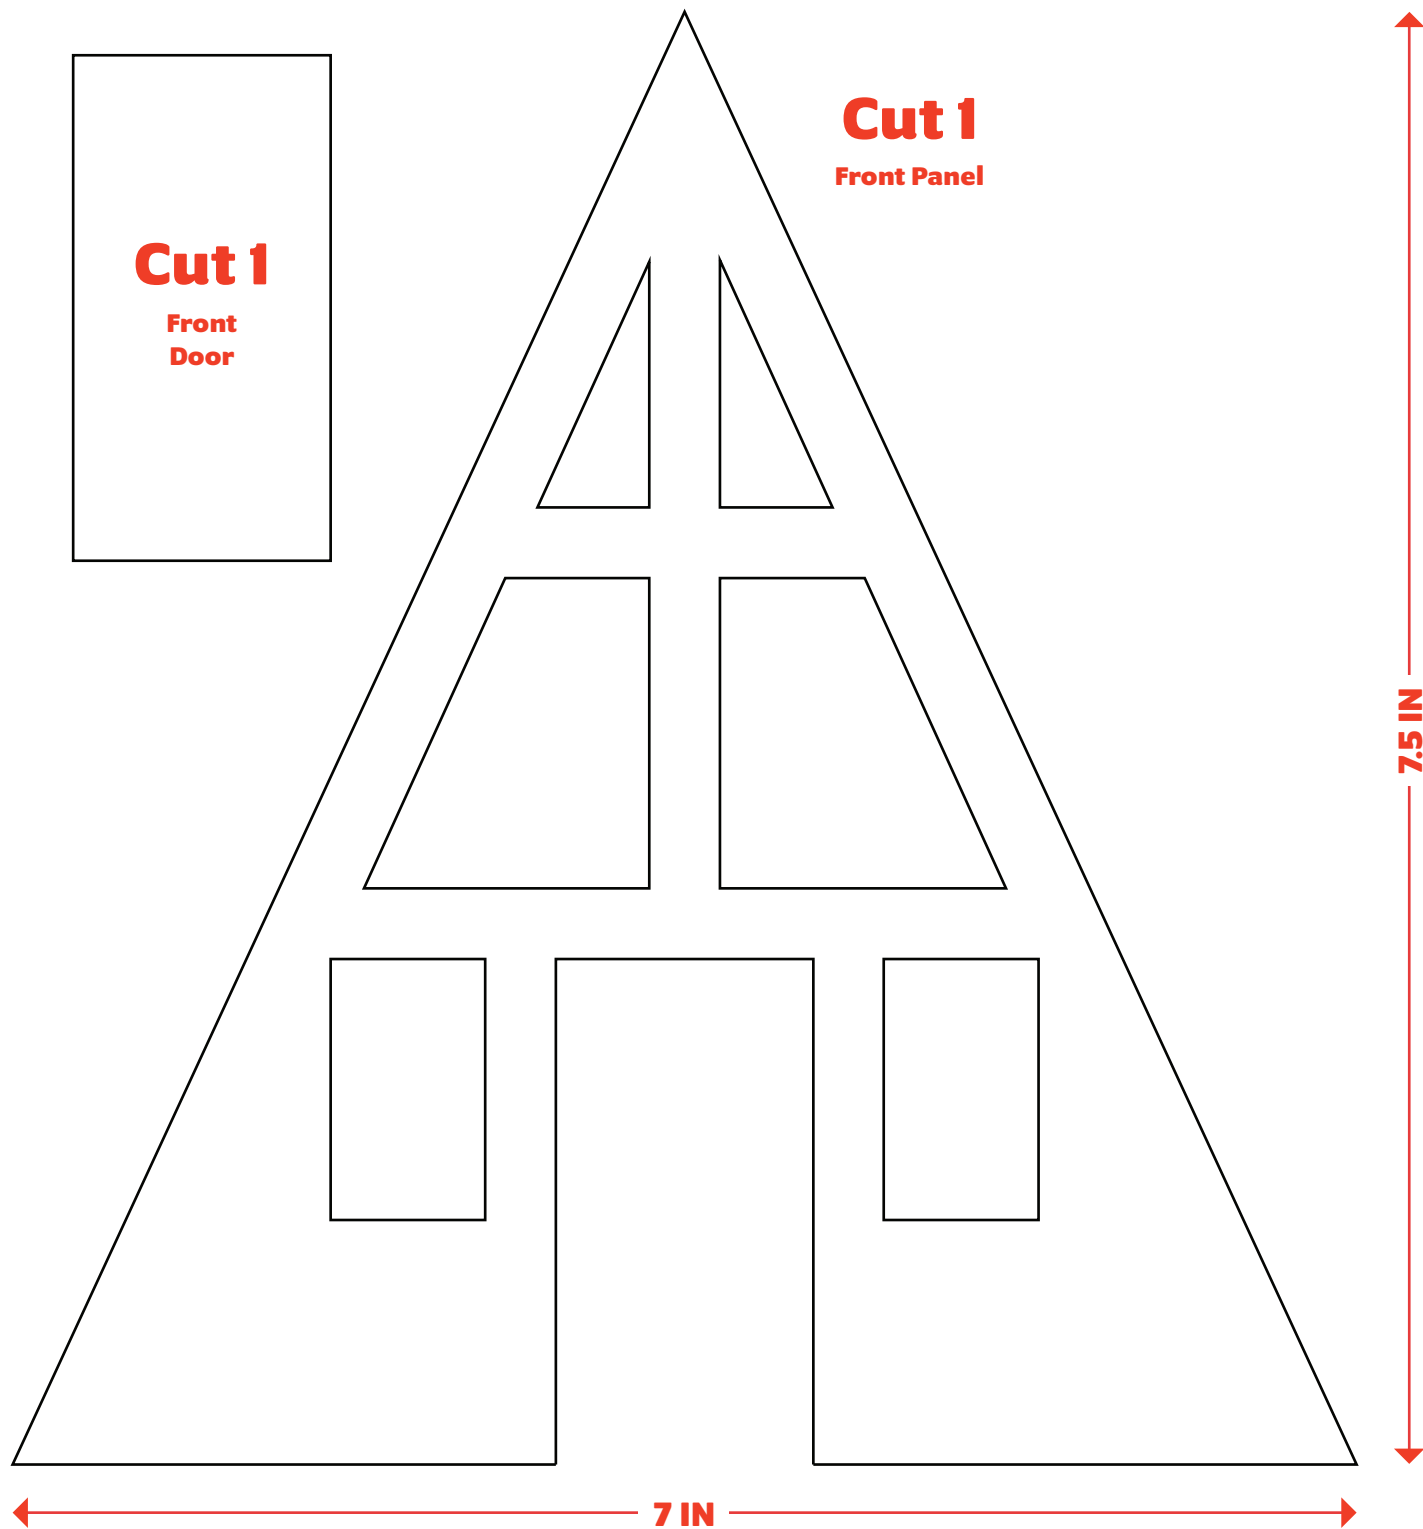

GINGERBREAD A-FRAME

Cut-out Template

GINGERBREAD A-FRAME

Cut-out Template

GINGERBREAD A-FRAME

Cut-out Template

Cut 2

Roof Panel

8.3 IN

6 IN

3/3