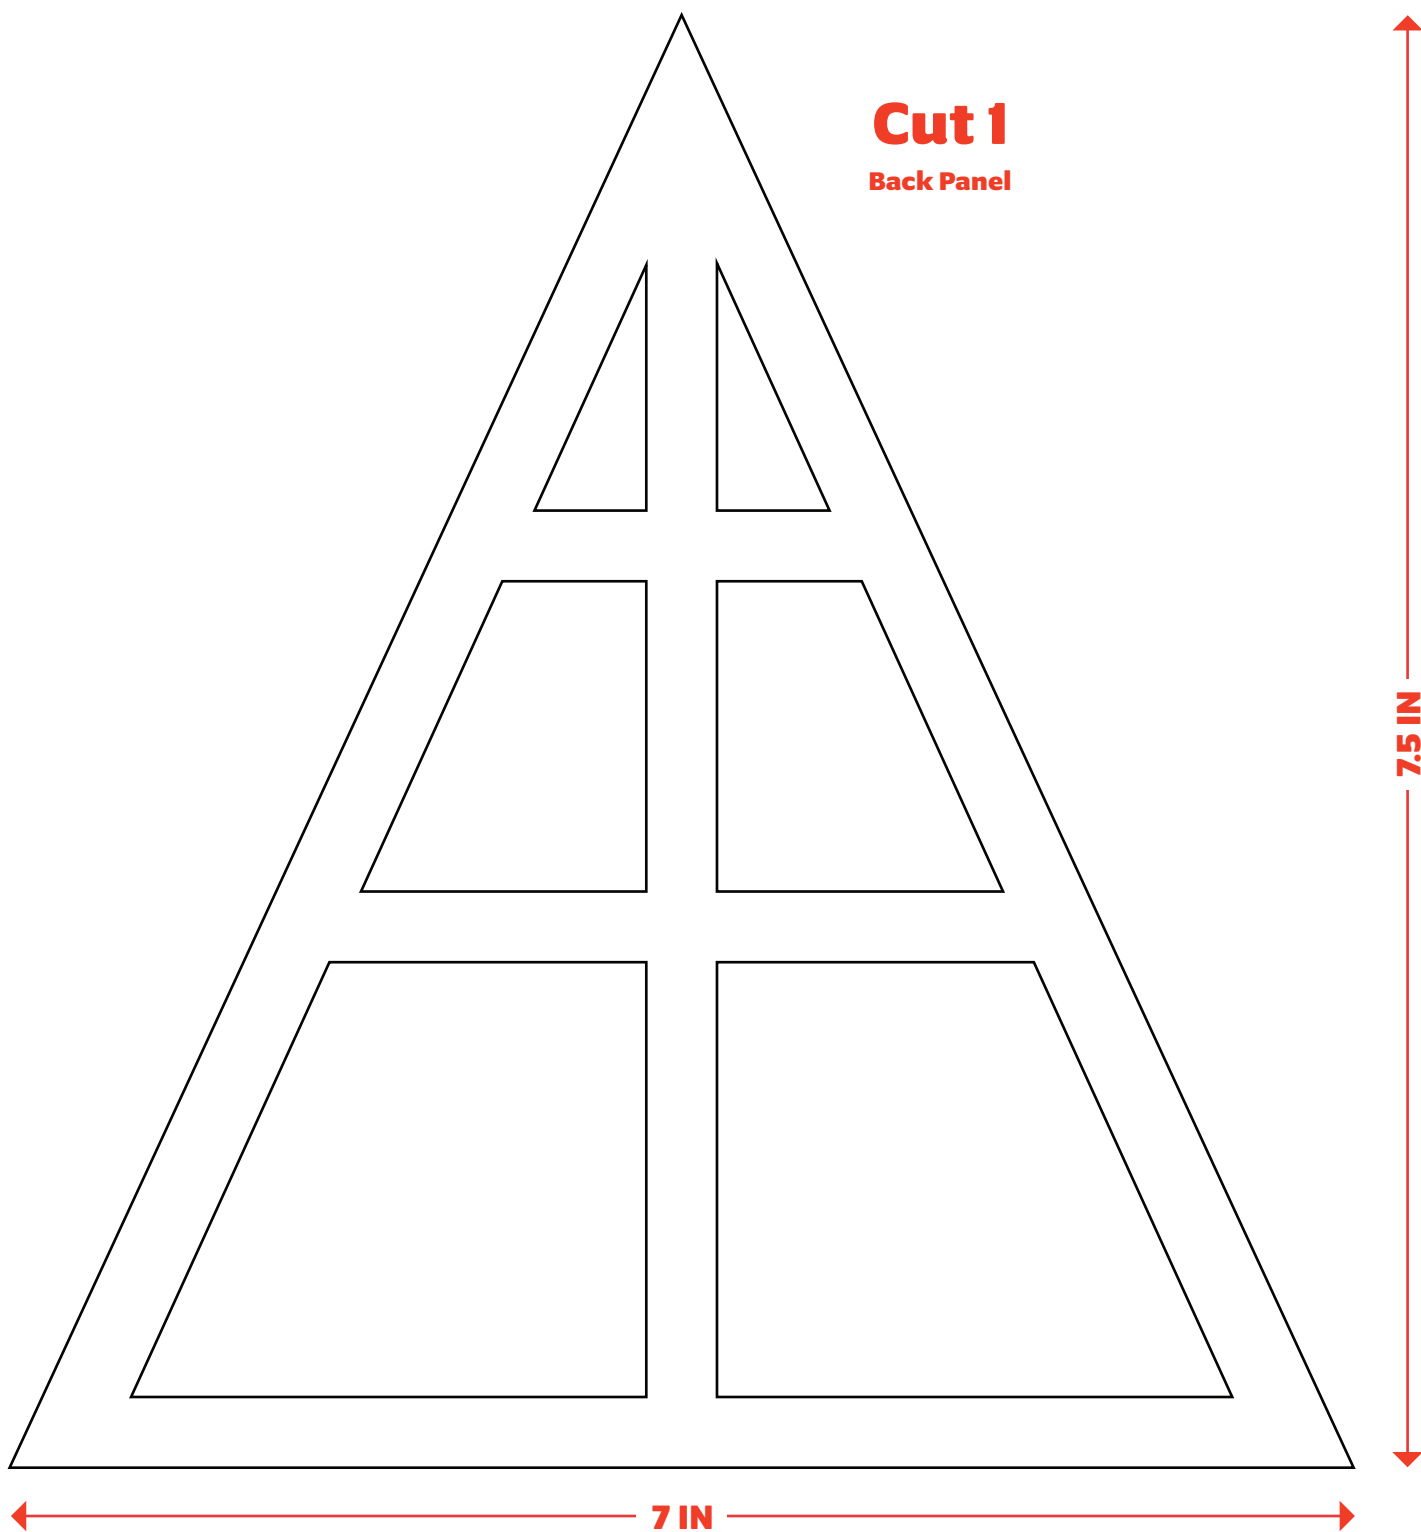

GINGERBREAD A-FRAME

Cut-out Template

GINGERBREAD A-FRAME

Cut-out Template

GINGERBREAD A-FRAME

Cut-out Template

Cut 2

Roof Panel

8.3 IN

6 IN

3/3