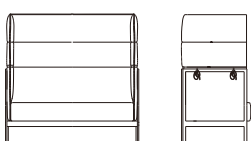

Gabbiano is an innovative and peculiar coach for an extreme flexibility. These characteristics allows its usage within different environments, situations and in more than one way from a domestic to an office or contact ambient. It gives to the user the possibility to use it in several ways: high back and high armrests, And both low back and low armrests. All these different conditions lead to the creation of two peculiar situations of privacy both obtained by means of a simple gesture through a zip which link the arm to the backrest. combinations make it can be widely used in studios, restaurants, bars, hotels and homes. The ambulatory lines of backrest, the use of fold element is a unique expressive personality for Mix. The overall effect is simple and elegant.

Dimensions

W1450 D800 H1400 - SH430

W1530 D850 H835 - SH430

材质:

- 1.面料：英国Camira品牌Manhattan系列（耐磨度>50000转，光照色牢度达6级）
- 2.支持脚：椅脚为Q235五金框架，表面静电粉末喷涂处理
- 3.海绵：高回弹海绵
- 4.内框架：中纤板+磁铁

Project  
项目