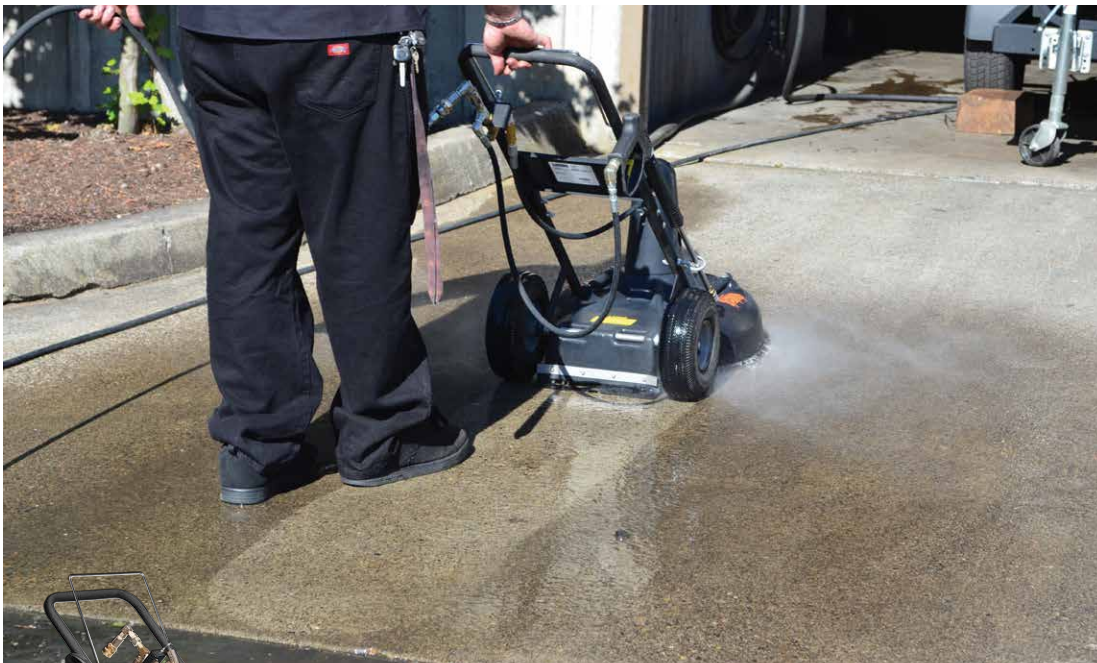

QUICKER FLAT SURFACE CLEANING WITH LESS FATIGUE

The Landa Kärcher Group Water Jet pressure washer accessory.

The market's premier surface cleaner, the Water Jet is perfectly suited for cleaning a variety of flat surfaces. It attaches easily to a hot or cold water pressure washer to "mow" the grime away.

Industrial strength for long life and low maintenance, the Water Jet has a full 22-inch cleaning path and a stainless steel spray bar. Using two precision spray nozzles that spin at an astounding 2000 RPM, the Water Jet is ideal for cleaning garages, parking lots, sidewalks and entry ways. It also has a handy trigger gun and wand to spray away excess debris.