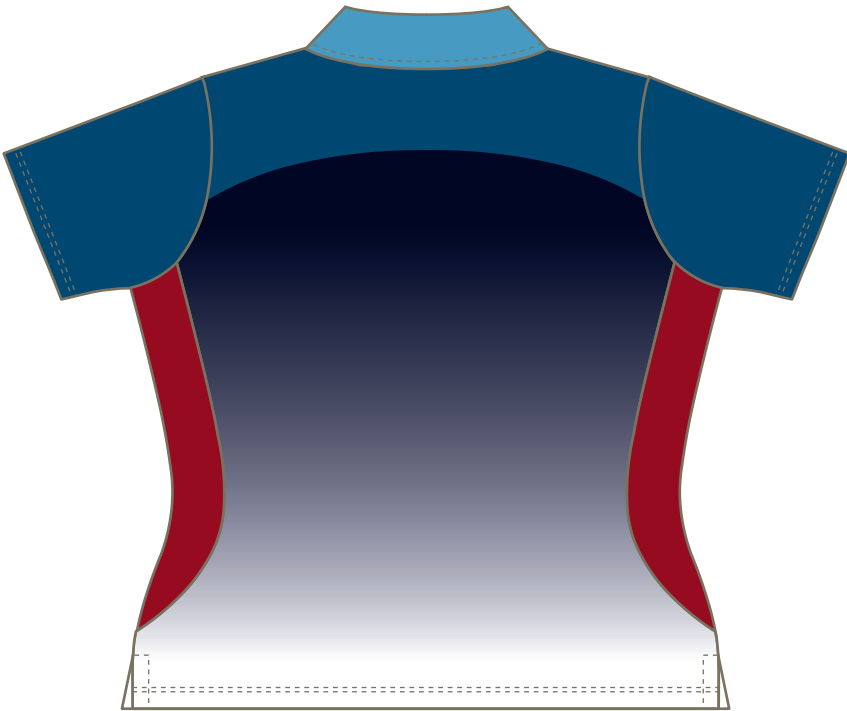

\*COLOR ON SCREEN MAY  
NOT MATCH GARMENT

\*IMAGE SHOWN REPRESENTS  
A SIZE LARGE GARMENT

**\*\*\*SUB DESIGN MAY NOT  
LINE UP ACROSS SEAMS\*\*\***

CUSTOMER  
STYLE: CCW095 SUB1003  
FABRIC:  
FABRIC COLOR: NAVY, WHITE, RED

\*COLOR ON SCREEN MAY  
NOT MATCH GARMENT

\*IMAGE SHOWN REPRESENTS  
A SIZE LARGE GARMENT

**\*\*\*SUB DESIGN MAY NOT  
LINE UP ACROSS SEAMS\*\*\***

**CUSTOMER**

STYLE: CCW095 SUB1005

FABRIC:

FABRIC COLOR: NAVY, WHITE, RED,  
ROYAL, VICTORY

\*COLOR ON SCREEN MAY  
NOT MATCH GARMENT

\*IMAGE SHOWN REPRESENTS  
A SIZE LARGE GARMENT

**\*\*\*SUB DESIGN MAY NOT  
LINE UP ACROSS SEAMS\*\*\***