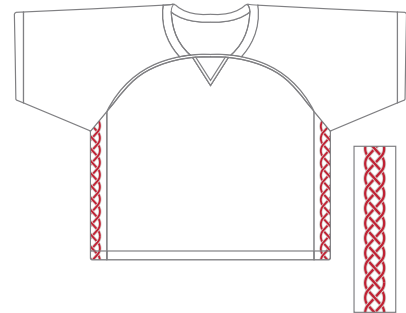

MEN'S ANTAGONIZER JERSEY

Retail $128.00 | Team **$64.00** Min. Order 12

Adult XS-4XL

- Traditional fit with sleeve to sleeve yoke
- Contrasting fabric yoke and 3" side panels
- Shark fin patch for team logo
- Dazzle piping at yoke seam

Styles

- **LXM518** - Micro-Tech Body/
  Flex-Mesh side panel and yoke
- **LXM918** - Air-Mesh Body/
  Micro-Tech side panel and yoke

NFHS10

MEN'S FEROCIOUS SHORT

Retail $82.00 | Team **$41.00** Min. Order 12

Adult XS-4XL

- Baggy modern oversized styling
- 8" inseam with no side vent
- 4" side panels

Styles

- **LXM550** - Micro-Tech Body/
  Flex-Mesh side panel
- **LXM950** - Air-Mesh Body/
  Micro-Tech side panel