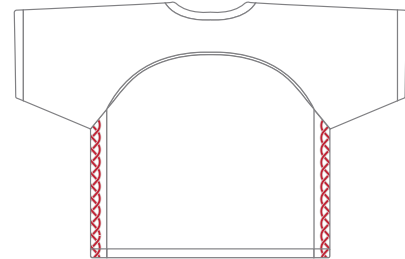

MEN'S ANTAGONIZER JERSEY

Retail $128.00 | Team **$64.00** Min. Order 12

Adult XS-4XL

- Traditional fit with sleeve to sleeve yoke
- Contrasting fabric yoke and 3" side panels
- Shark fin patch for team logo
- Dazzle piping at yoke seam

Styles

- **LXM518** - Micro-Tech Body/
  Flex-Mesh side panel and yoke
- **LXM918** - Air-Mesh Body/
  Micro-Tech side panel and yoke

NFHS10

MEN'S FEROCIOUS SHORT

Retail $82.00 | Team **$41.00** Min. Order 12

Adult XS-4XL

- Baggy modern oversized styling
- 8" inseam with no side vent
- 4" side panels

Styles

- **LXM550** - Micro-Tech Body/
  Flex-Mesh side panel
- **LXM950** - Air-Mesh Body/
  Micro-Tech side panel