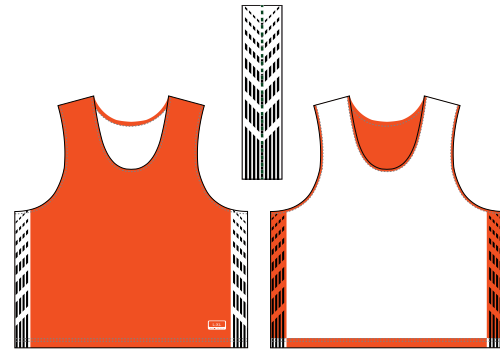

MEN'S REVOLUTION JERSEY

Retail Adult $74.00 | Boy's $69.00

Team Adult **$37.00** | Boy's **$33.00** Min. Order 12

Adult XS, S/M, L/XL, 2X/3X
Boy's XS/S, M/L

- Reversible practice jersey
- Fits over helmet and pads
- Sublimated on both sides

Styles

LXM119 | YLXM119

- Versa-Dri

LXM119c | YLXM119c

- Custom Design fees apply

REVERSIBLE

A
B
C

NFHS12

ATTACKER JERSEY

Retail Adult $118.00 | Boy's $112.00

Team Adult **$59.00** | Boy's **$56.00** Min. Order 12

NEW FOR 2018

Adult XS-4XL
Boy's S-L

- Athletic Fit with cap sleeves
- Lightweight Air-Mesh fabric
- Contrasting 3" side panel in Micro-Tech Fabric

Styles

LXM920 | YLXM920

- Air-Mesh

A
B
C