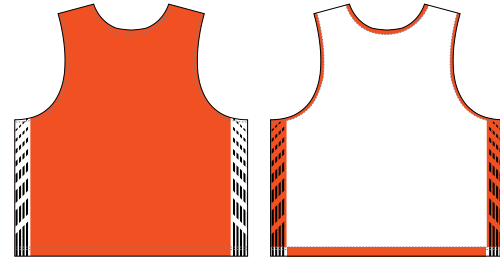

MEN'S REVOLUTION JERSEY

Retail Adult $74.00 | Boy's $69.00

Team Adult **$37.00** | Boy's **$33.00** Min. Order 12

Adult XS, S/M, L/XL, 2X/3X
Boy's XS/S, M/L

- Reversible practice jersey
- Fits over helmet and pads
- Sublimated on both sides

Styles

LXM119 | YLXM119

- Versa-Dri

LXM119c | YLXM119c

- Custom Design fees apply

REVERSIBLE

A
B
C

ATTACKER JERSEY

Retail Adult $118.00 | Boy's $112.00

Team Adult **$59.00** | Boy's **$56.00** Min. Order 12

NEW FOR 2018

Adult XS-4XL
Boy's S-L

- Athletic Fit with cap sleeves
- Lightweight Air-Mesh fabric
- Contrasting 3" side panel in Micro-Tech Fabric

Styles

LXM920 | YLXM920

- Air-Mesh

A
B
C