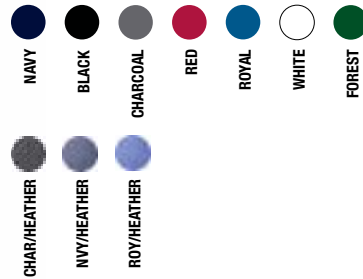

COLORS AVAILABLE