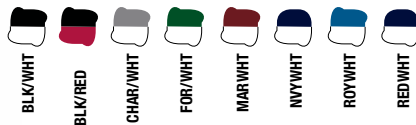

FEATURES

4-ounce, 100% polyester double mesh | 3-button placket with dyed-to-match buttons
| Partially made from recycled coffee grounds |

STYLE

MPOLOST685

COLORS AVAILABLE

WOMEN'S SIDEBLOCKED POLO

Retail Price \$74 | Team Price \$37

Adult XS-2X (Min. Order 12 Per Color)

FEATURES

4-ounce, 100% polyester double mesh | 3-button placket with dyed-to-match buttons
| Partially made from recycled coffee grounds |

STYLE

WPOLOLST685

COLORS AVAILABLE

MEN'S CONTRAST POLO

Retail Price \$70 | Team Price \$35

Adult XS-3X (Min. Order 12 Per Color)

FEATURES

Self-fabric collar | 4-button placket with matching buttons | 100% polyester

STYLE

MPOLOST659

COLORS AVAILABLE