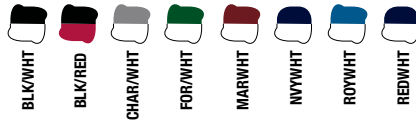

Moisture-wicking | 3-button placket with dyed-to-match rubber buttons | Side vents |

STYLE

PLO655

COLORS AVAILABLE

WOMEN'S SIDEBLOCKED POLO

Retail Price \$68 | Team Price \$34

Adult XS-2X (Min. Order 12 Per Color)

FEATURES

Moisture-wicking | Taped neck | Side vents

STYLE

PLO655L

COLORS AVAILABLE

MEN'S SIDEBLOCKED POLO

Retail Price \$74 | Team Price \$37

Adult XS-3X (Min. Order 12 Per Color)

FEATURES

4-ounce, 100% polyester double mesh | 3-button placket with dyed-to-match buttons
| Partially made from recycled coffee grounds |

STYLE

MPOLOST685

COLORS AVAILABLE

WOMEN'S SIDEBLOCKED POLO

Retail Price \$74 | Team Price \$37