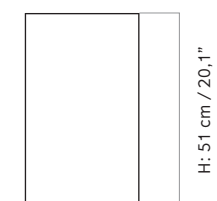

DIMENSIONS

W: 30 cm / 11,8"

D: 30 cm / 11,8"

H: 51 cm / 20,1"

PRODUCTION PROCESS

2 cm thick marble plates are cut and edges are milled at 45-degree angles before all five plates are glued together in mitre joints. Corners are reinforced by reusing excess marble from the production. The bottom plate is made from plywood, where the adjustable glides are fastened.

Wooden crate

PACKAGING MEASUREMENTS (H x W x D)

66 cm x 47 cm x 47 cm / 26" x 18,5" x 18,5"

MATERIALS & MAINTENANCE

Please visit [menuspace.com](https://www.menuspace.com) for materials, care and maintenance instructions.

W: 30 cm / 11,8"

H: 51 cm / 20,1"