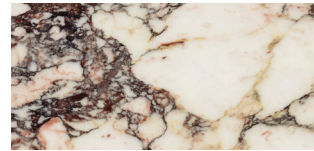

PRODUCT OPTIONS

MARBLE OPTIONS

NERO MARQUINA MARBLE

GREY KENDZO MARBLE

CARRARA MARBLE

CALACATTA VIOLA MARBLE

KUNIS BRECCIA STONE

Plinth Tall

COLOUR

Nero Marquina marble
Grey Kendzo marble
Carrara marble
Calacatta Viola marble
Kunis Breccia stone

MATERIALS

Nero Marquina marble, Kendzo marble, Carrara marble, Calacatta Viola marble, Kunis Breccia stone and MDF