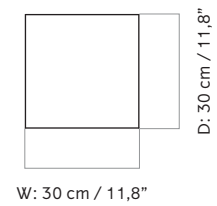

DIMENSIONS

W: 30 cm / 11,8"

D: 30 cm / 11,8"

H: 51 cm / 20,1"

PRODUCTION PROCESS

2 cm thick marble plates are cut and edges are milled at 45-degree angles before all five plates are glued together in mitre joints. Corners are reinforced by reusing excess marble from the production. The bottom plate is made from plywood, where the adjustable glides are fastened.

WEIGHT

32,5 kg / 71,7 lb

TEST

N / A

CERTIFICATIONS

TSCA title IV compliant

Declare.

PACKAGING TYPE

Wooden crate

PACKAGING MEASUREMENTS (H x W x D)

66 cm x 47 cm x 47 cm / 26" x 18,5" x 18,5"

MATERIALS & MAINTENANCE

Please visit [menuspace.com](https://www.menuspace.com) for materials, care and maintenance instructions.

W: 30 cm / 11,8"

H: 51 cm / 20,1"