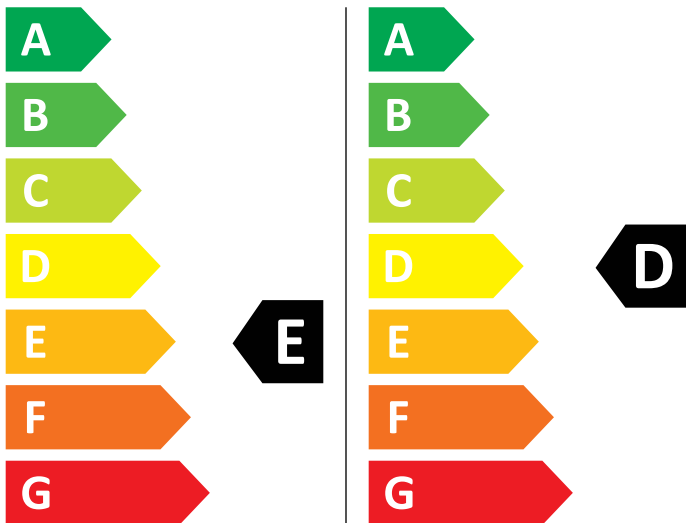

ENERG

AEG

L7WC8632BI 914606400

💧 266 kWh/100

💧 73 kWh/100

4,0 kg

8,0 kg

60 L