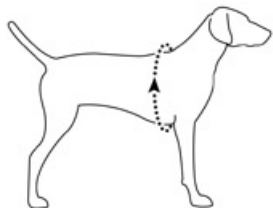

Harness Size Chart

Dog's Girth

Measure around widest part of rib cage

Front Range™ Harness Size Chart

13-17 in
33-43 cm

XXS

17-22 in
43-56 cm

XS

22-27 in
56-69 cm

S

27-32 in
69-81 cm

M

32-42 in
81-107 cm

L/XL

In between sizes: Choose the larger size.

Web Master™ Harness Size Chart

13-17 in
33-43 cm

XXS

17-22 in
43-56 cm

XS

22-27 in
56-69 cm

S

27-32 in
69-81 cm

M

32-42 in
81-107 cm

L/XL

In between sizes: Choose the smaller size.

Web Master Pro™ Harness Size Chart

17-22 in
43-56 cm

XS

22-27 in
56-69 cm

S