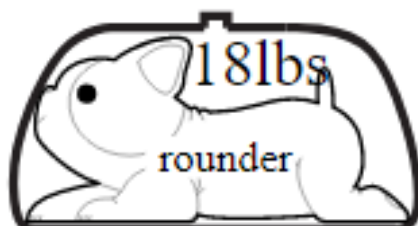

  
sleepypod

15lbs

15lbs

curlers

12lbs

  
sleepypod  
AIR

18lbs

18lbs

rounder

16lbs

14lbs

slender

atom

12lbs

12lbs

10lbs

slender

suggested maximum weights