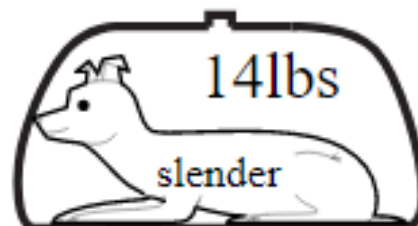

  
sleepypod

15lbs

15lbs

curlers

12lbs

  
sleepypod  
AIR

18lbs

18lbs

rounder

16lbs

14lbs

slender

atom

12lbs

12lbs

10lbs

slender

suggested maximum weights