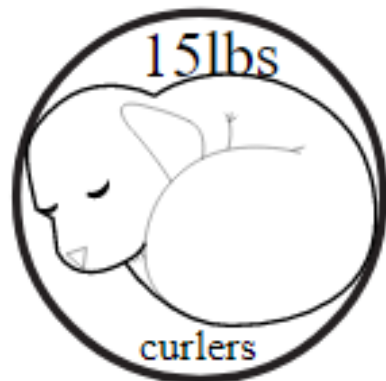

  
sleepypod

15lbs

15lbs

curlers

12lbs

  
sleepypod  
AIR

18lbs

18lbs

rounder

16lbs

14lbs

slender

atom

12lbs

12lbs

10lbs

slender

suggested maximum weights