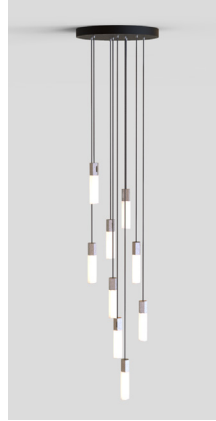

STAINLESS STEEL FINISH

5 WATT | 250 LUMENS | 2100K (PER BULB)

SKU CODE: BSALT-I-SET-NON-PD-02-EU

BASALT 9 DROP PENDANT (EU)

Inspired by the thousands of extruded basalt columns that make up the Giant's Causeway in Northern Ireland, Basalt unites mouth-blown borosilicate glass and dimmable LED technology, with a stainless steel pendant finish.

LAMP

Shape: Custom

Bulb Materials: Borosilicate Glass and Brass Cap

Bulb Finish: Frosted

Fixture Materials:

Lost-wax casted and polished Stainless Steel

Beam angle: 360°

Base: E27

Working temperature: -5°C to 40°C

Warm up time: Instant

Warranty: 3 years

Input Voltage: 220-240V

DIMENSIONS:

BULB:

55 x 219 mm (Width x Length)

FIXTURE:

52 x 75 mm (Width x Length)

LARGE CANOPY:

508 x 50 mm (Width x Length)

CABLE:

500cm (Length)

PERFORMANCE (PER BULB)

CRI (colour rendering index)	95
Lamp lumen output	250lm
Flicker	<5%
Lumens per circuit watt (LM/W)	50lm/W
Lifetime (TM-21) (hours)	15,000hrs
Colour Temperature	2100K
Power factor	0.9