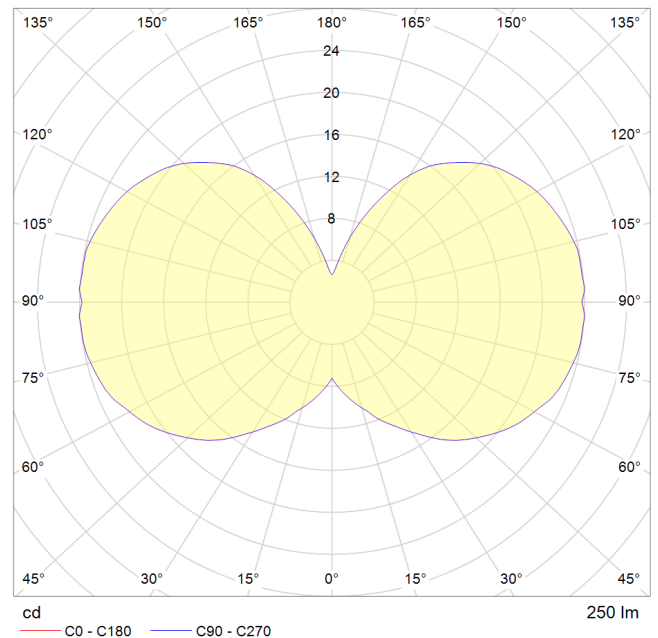

POLAR DIAGRAM

DIMMING

Dimmable: Yes

Dimming type: Trailing edge

Recommended EU Dimmer: Varilight - V-pro

EAN CODE: 5060400157747

IES/LDT FILE: Available upon request.

CANOPY:
IP20

BULBS:
IP54

www.tala.co.uk | hello@tala.co.uk

Specification subject to change without notice. Refer to our website for the most recent product documentation.