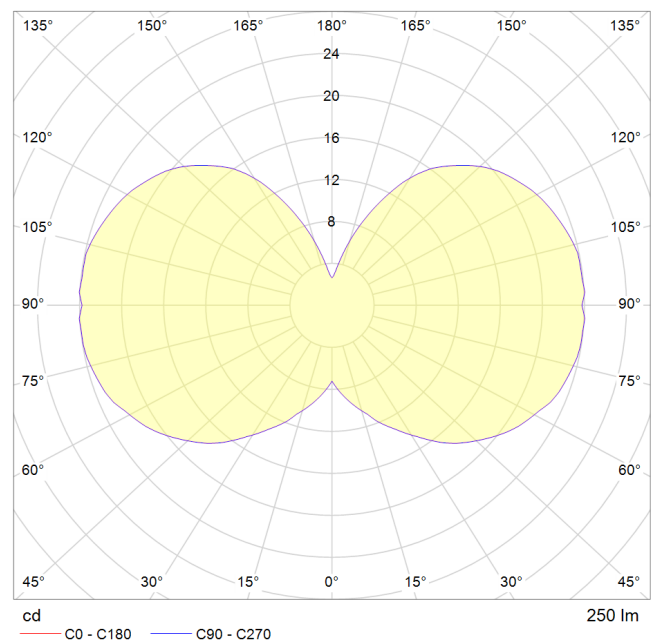

POLAR DIAGRAM

DIMMING

Dimmable: Yes

Dimming type: Trailing edge

Recommended EU Dimmer: Varilight - V-pro

EAN CODE: 5060400157723

IES/LDT FILE: Available upon request.

www.tala.co.uk | hello@tala.co.uk

Specification subject to change without notice. Refer to our website for the most recent product documentation.