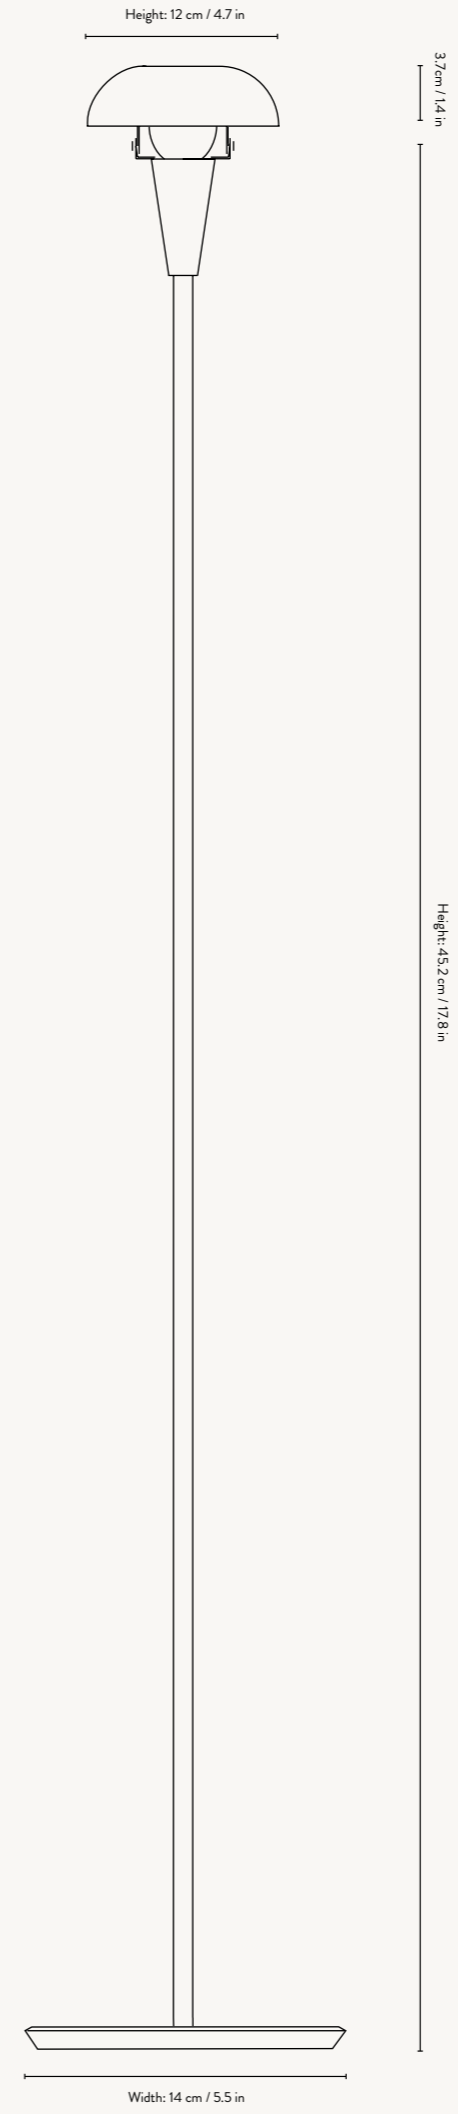

TINY LAMP

TINY TABLE LAMP

TINY FLOOR LAMP

Tiny Lamp

1104264668
Brass

1104264669
Steel

The Tiny Lamp works as a functional and decorative lamp in any room. Due to its petite size, it can effortlessly be placed on tables, shelves or other small corners of your home. Inspired by industrial Art Deco, it exudes simplicity in both expression and its metal construction. The useful tipping head makes it possible for you to tilt the shade to create a different look of the lamp, as well as to fit the atmosphere of the room.

SIZE: Ø: 12 X H: 14 CM / Ø: 4.7 X H: 5.5 IN · **MATERIAL:** BRASS PLATED IRON OR NICKEL PLATED IRON. ELECTRICAL COMPONENTS. E14 SOCKET. 2 METRE BLACK FABRIC CORD · **CARE:** WIPE WITH A DAMP CLOTH · **INFO:** VOLTAGE: 220-240V - 50HZ. LIGHT SOURCE: E14 MAX 12 WATT LED BULB NOT INCLUDED. DIRECTION OF LAMPSHADE CAN BE ADJUSTED
CERTIFICATION: CE, IP20, CLASS II. ONLY APPROVED FOR EU/NO/CH/UK AND SEPARATE VERSION FOR US.
REGISTERED DESIGN COUNTRY OF ORIGIN: CHINA · **NET. WEIGHT:** 0.5 KG · **PACKSIZE:** 2

Playing on proportions, the tiny shade in combination with the tall, slim base gives the Tiny Floor Lamp its charismatic design trait and personality.

SIZE: Ø: 12 X H: 124.2 CM / Ø: 4.7 X H: 48.9 IN · **MATERIAL:** BRASS PLATED IRON OR NICKEL PLATED IRON. ELECTRICAL COMPONENTS. E14 SOCKET. 2.6 METRE BLACK FABRIC CORD WITH AN ON/OFF SWITCH. LAMPSHADE DIAMETER: 12 CM / 4.7 IN
CARE: WIPE WITH A DAMP CLOTH · **INFO:** VOLTAGE: 220-240V - 50HZ. LIGHT SOURCE: E14 MAX 12 WATT LED BULB NOT INCLUDED. DIRECTION OF LAMPSHADE CAN BE ADJUSTED · **CERTIFICATION:** CE, IP20, CLASS II. ONLY APPROVED FOR EU/NO/CH/UK. REGISTERED DESIGN · **COUNTRY OF ORIGIN:** CHINA · **NET. WEIGHT:** 1.7 KG · **PACKSIZE:** 2