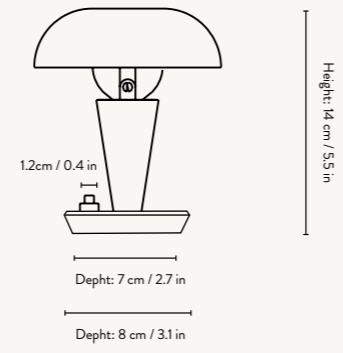

TINY LAMP

TINY TABLE LAMP

TINY FLOOR LAMP