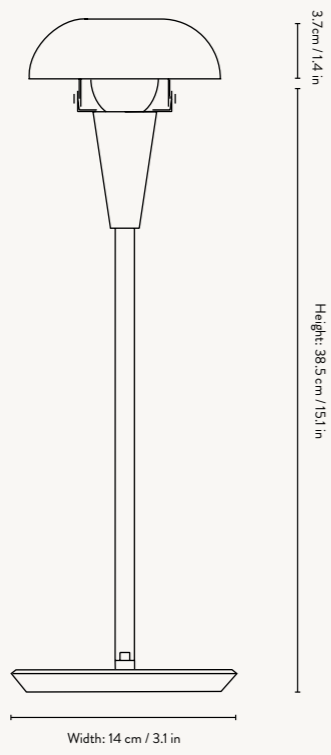

TINY LAMP

TINY TABLE LAMP

TINY FLOOR LAMP

Tiny Lamp

1104264668
Brass

1104264669
Steel

The Tiny Lamp works as a functional and decorative lamp in any room. Due to its petite size, it can effortlessly be placed on tables, shelves or other small corners of your home. Inspired by industrial Art Deco, it exudes simplicity in both expression and its metal construction. The useful tipping head makes it possible for you to tilt the shade to create a different look of the lamp, as well as to fit the atmosphere of the room.

SIZE: Ø: 12 X H: 14 CM / Ø: 4.7 X H: 5.5 IN · **MATERIAL:** BRASS PLATED IRON OR NICKEL PLATED IRON. ELECTRICAL COMPONENTS. E14 SOCKET. 2 METRE BLACK FABRIC CORD · **CARE:** WIPE WITH A DAMP CLOTH · **INFO:** VOLTAGE: 220-240V - 50HZ. LIGHT SOURCE: E14 MAX 12 WATT LED BULB NOT INCLUDED. DIRECTION OF LAMPSHADE CAN BE ADJUSTED
CERTIFICATION: CE, IP20, CLASS II. ONLY APPROVED FOR EU/NO/CH/UK AND SEPARATE VERSION FOR US.
REGISTERED DESIGN COUNTRY OF ORIGIN: CHINA · **NET. WEIGHT:** 0.5 KG · **PACKSIZE:** 2

SIZE: Ø: 12 X H: 42.2 CM / Ø: 4.7 X H: 16.6 IN · **MATERIAL:** BRASS PLATED IRON OR NICKEL PLATED IRON. ELECTRICAL COMPONENTS. E14 SOCKET. 2 METRE BLACK FABRIC CORD. LAMPSHADE DIAMETER: 12 CM / 4.7 · **CARE:** WIPE WITH A DAMP CLOTH · **INFO:** VOLTAGE: 220-240V - 50HZ. LIGHT SOURCE: E14 MAX 12 WATT LED BULB NOT INCLUDED. DIRECTION OF LAMPSHADE CAN BE ADJUSTED.
CERTIFICATION: CE, IP20, CLASS II. ONLY APPROVED FOR EU/NO/CH/UK AND SEPARATE VERSION FOR US. REGISTERED DESIGN
COUNTRY OF ORIGIN: CHINA · **NET. WEIGHT:** 1.2 KG · **PACKSIZE:** 2