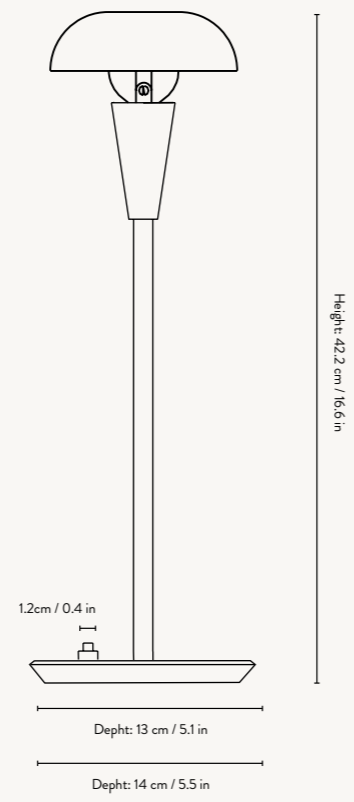

TINY LAMP

TINY TABLE LAMP

TINY FLOOR LAMP

Tiny Lamp

1104264668
Brass

1104264669
Steel

The Tiny Lamp works as a functional and decorative lamp in any room. Due to its petite size, it can effortlessly be placed on tables, shelves or other small corners of your home. Inspired by industrial Art Deco, it exudes simplicity in both expression and its metal construction. The useful tipping head makes it possible for you to tilt the shade to create a different look of the lamp, as well as to fit the atmosphere of the room.

SIZE: Ø: 12 X H: 14 CM / Ø: 4.7 X H: 5.5 IN · **MATERIAL:** BRASS PLATED IRON OR NICKEL PLATED IRON. ELECTRICAL COMPONENTS. E14 SOCKET. 2 METRE BLACK FABRIC CORD · **CARE:** WIPE WITH A DAMP CLOTH · **INFO:** VOLTAGE: 220-240V - 50HZ. LIGHT SOURCE: E14 MAX 12 WATT LED BULB NOT INCLUDED. DIRECTION OF LAMPSHADE CAN BE ADJUSTED
CERTIFICATION: CE, IP20, CLASS II. ONLY APPROVED FOR EU/NO/CH/UK AND SEPARATE VERSION FOR US.
REGISTERED DESIGN COUNTRY OF ORIGIN: CHINA · **NET. WEIGHT:** 0.5 KG · **PACKSIZE:** 2

SIZE: Ø: 12 X H: 42.2 CM / Ø: 4.7 X H: 16.6 IN · **MATERIAL:** BRASS PLATED IRON OR NICKEL PLATED IRON. ELECTRICAL COMPONENTS. E14 SOCKET. 2 METRE BLACK FABRIC CORD. LAMPSHADE DIAMETER: 12 CM / 4.7 · **CARE:** WIPE WITH A DAMP CLOTH · **INFO:** VOLTAGE: 220-240V - 50HZ. LIGHT SOURCE: E14 MAX 12 WATT LED BULB NOT INCLUDED. DIRECTION OF LAMPSHADE CAN BE ADJUSTED.
CERTIFICATION: CE, IP20, CLASS II. ONLY APPROVED FOR EU/NO/CH/UK AND SEPARATE VERSION FOR US. REGISTERED DESIGN
COUNTRY OF ORIGIN: CHINA · **NET. WEIGHT:** 1.2 KG · **PACKSIZE:** 2