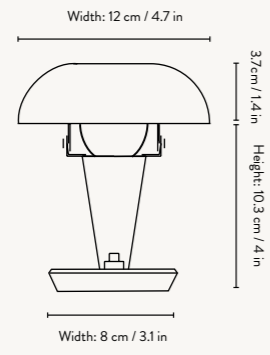

TINY LAMP

TINY TABLE LAMP

TINY FLOOR LAMP