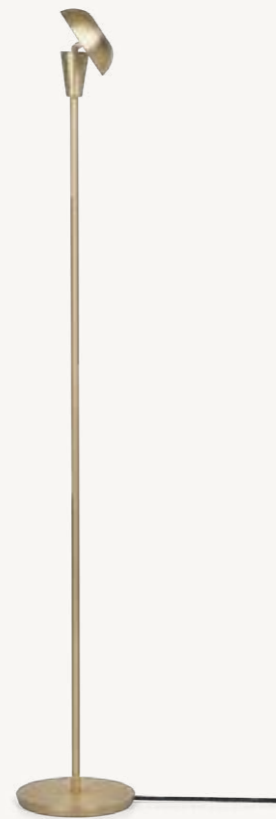

TINY LAMP

TINY TABLE LAMP

TINY FLOOR LAMP

Tiny Lamp

1104264668
Brass

1104264669
Steel

The Tiny Lamp works as a functional and decorative lamp in any room. Due to its petite size, it can effortlessly be placed on tables, shelves or other small corners of your home. Inspired by industrial Art Deco, it exudes simplicity in both expression and its metal construction. The useful tipping head makes it possible for you to tilt the shade to create a different look of the lamp, as well as to fit the atmosphere of the room.

Tiny Table Lamp

1104264671
Brass

1104264672
Steel

The Tiny Table Lamp works as a functional and decorative light source in any room. Due to its petite, slim size, it can effortlessly be placed on your windowsill or work desk for extra light. Inspired by industrial Art Deco, it exudes simplicity in both expression and its metal construction. The useful tipping head makes it possible for you to tilt the shade to create a different look of the lamp, as well as to fit the atmosphere of the room. Playing on proportions, the tiny shade in combination with the slim base gives the Tiny Table Lamp its charismatic design trait and personality.

Tiny Floor Lamp

1104264780
Brass

1104264781
Steel

The Tiny Floor Lamp works as a functional and decorative light source. Due to its petite, tall and slim look, it fits effortlessly in most corners, or behind your couch where you need some extra light to create a cosy atmosphere. Inspired by industrial Art Deco, it exudes simplicity in both expression and its metal construction. The useful tipping head makes it possible for you to tilt the shade to create a different look of the lamp, as well as to fit the atmosphere of the room.