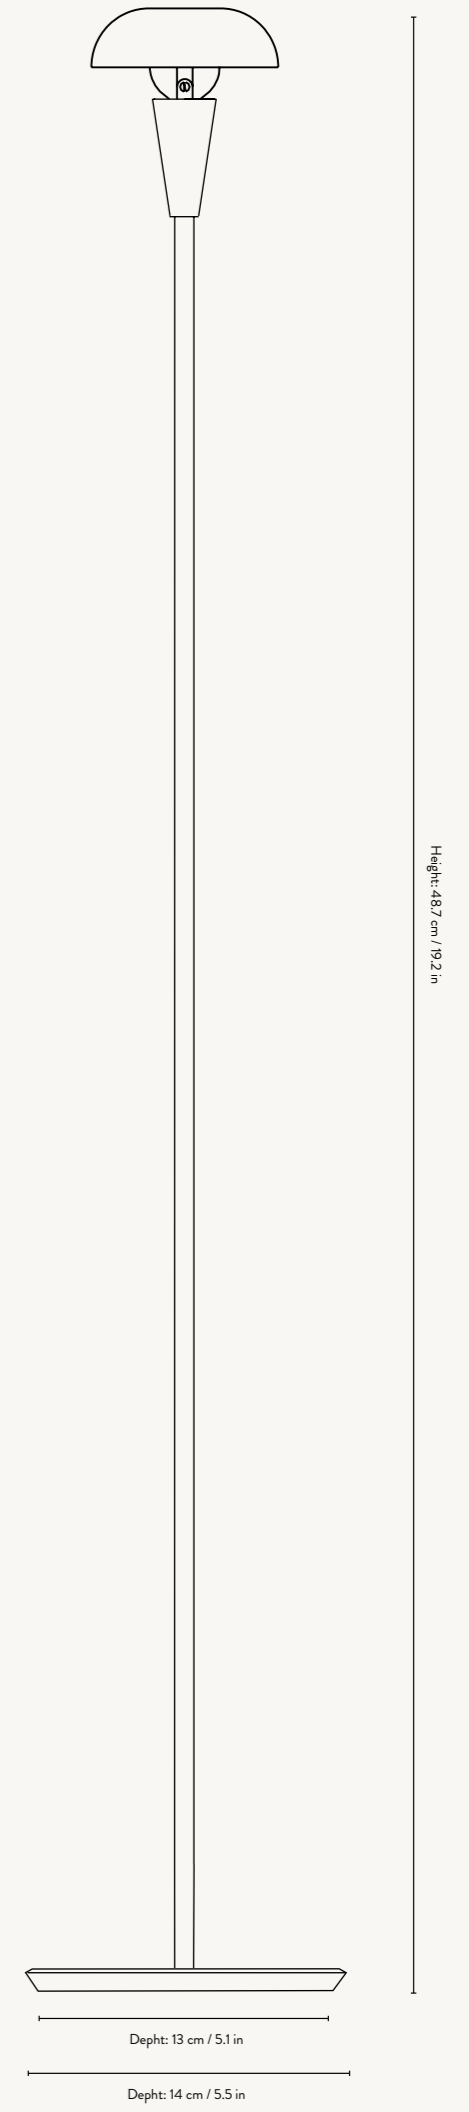

TINY LAMP COLLECTION

PRODUCT INFO

ferm
LIVING

TINY LAMP COLLECTION

The Tiny Lamp collection works as a functional and decorative light source in any room. Due to their petite, slim size, they can effortlessly be placed in any space that needs extra light. Inspired by industrial Art Deco, they exude simplicity in both expression and their metal construction. The useful tipping head makes it possible for you to tilt the shade to create a different look of the lamp, as well as to fit the atmosphere of the room. Playing on proportions, the tiny shade in combination with the slim base gives the Tiny Lamp collection its charismatic design trait and personality.

TINY LAMP

TINY TABLE LAMP

TINY FLOOR LAMP

Tiny Lamp

1104264668
Brass

1104264669
Steel

The Tiny Lamp works as a functional and decorative lamp in any room. Due to its petite size, it can effortlessly be placed on tables, shelves or other small corners of your home. Inspired by industrial Art Deco, it exudes simplicity in both expression and its metal construction. The useful tipping head makes it possible for you to tilt the shade to create a different look of the lamp, as well as to fit the atmosphere of the room.

Tiny Table Lamp

1104264671
Brass

1104264672
Steel

The Tiny Table Lamp works as a functional and decorative light source in any room. Due to its petite, slim size, it can effortlessly be placed on your windowsill or work desk for extra light. Inspired by industrial Art Deco, it exudes simplicity in both expression and its metal construction. The useful tipping head makes it possible for you to tilt the shade to create a different look of the lamp, as well as to fit the atmosphere of the room. Playing on proportions, the tiny shade in combination with the slim base gives the Tiny Table Lamp its charismatic design trait and personality.