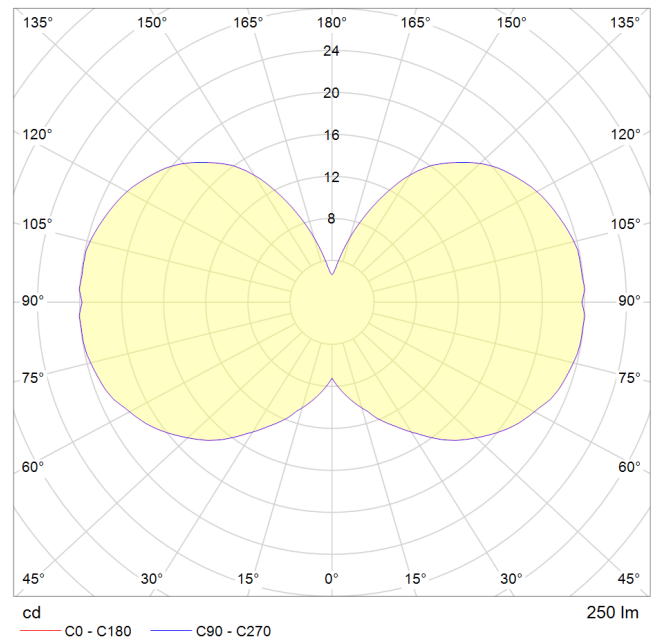

## DIMENSIONS:

### FIXTURE:

52 x 75 mm (Width x Length)

### SMALL CANOPY:

250 x 20 mm (Width x Length)

## POLAR DIAGRAM