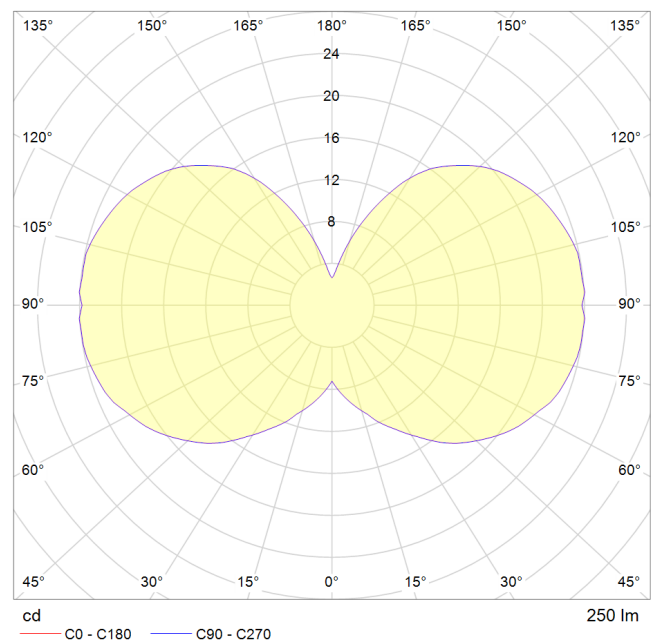

STAINLESS STEEL FINISH

5 WATT | 250 LUMENS | 2100K (PER BULB)

SKU CODE: BSALT-I-SET-TRI-PD-02-EU

BASALT 3 DROP PENDANT (EU)

Inspired by the thousands of extruded basalt columns that make up the Giant's Causeway in Northern Ireland, Basalt unites mouth-blown borosilicate glass and dimmable LED technology, with a stainless steel pendant finish.

LAMP

Shape: Custom

Bulb Materials: Borosilicate Glass and Brass Cap

Bulb Finish: Frosted

Fixture Materials:

Lost-wax casted and polished Stainless Steel

Beam angle: 360°

Base: E27

Working temperature: -5°C to 40°C

Warm up time: Instant

Warranty: 3 years

Input Voltage: 220-240V

DIMENSIONS:

BULB:

55 x 219 mm (Width x Length)

FIXTURE:

52 x 75 mm (Width x Length)

SMALL CANOPY:

250 x 20 mm (Width x Length)

CABLE:

400cm (Length)

PERFORMANCE (PER BULB)

CRI (colour rendering index)	95
Lamp lumen output	250lm
Flicker	<5%
Lumens per circuit watt (LM/W)	50lm/W
Lifetime (TM-21) (hours)	15,000hrs
Colour Temperature	2100K
Power factor	0.9

POLAR DIAGRAM

DIMMING

Dimmable: Yes

Dimming type: Trailing edge

Recommended EU Dimmer: Varilight - V-pro

EAN CODE: 5060400156481

IES/LDT FILE: Available upon request.

www.tala.co.uk | hello@tala.co.uk

Specification subject to change without notice. Refer to our website for the most recent product documentation.