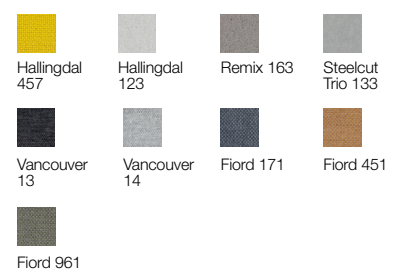

260 cm / 102.5"

200 cm / 78.75"

92 cm / 36.25"
SD 60 cm / 32.5"

72 cm / 28.75"
SH 42 cm / 16.5"

165 cm / 65"

87 cm / 34.25"
SD 55 cm / 21.75"

72 cm / 28.75"
SH 42 cm / 16.5"

100 cm / 39.5"

80 cm / 36.25"

42 cm / 16.5"

Textile