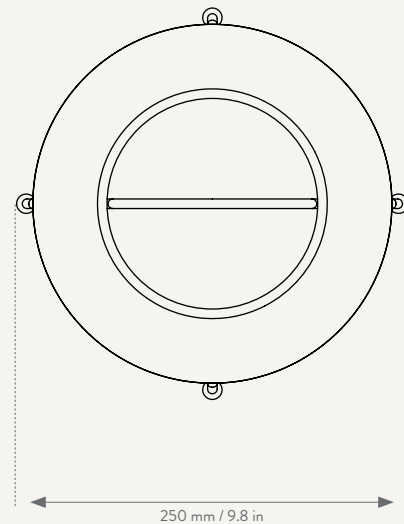

**USB Type:** C  
**USB Cable Length:** 1.5m  
**Adapter Spec:** 100-240V Input  
5V/2A output

1104266251  
Xxxxxxx

### PORTI BRAIDED LAMP

Size:	Ø: 25 x H: 50 cm Ø: 9.8 x H: 19.7 in	Recommended retail price	
Material:	Braided rattan with iron base and LED dome	DKK	1.899
Care:	Wipe with a dry cloth	SEK	2.715
Info:	Voltage: 220-240V – 50Hz.	NOK	2.715
	Light source: 2W Non removable dimmable LED light source, warm white. 2700K, CRI >90. Dimmable up to 50 lm	EUR	249
	Service life: 30.000 hours. Including 1.5 m USB cable type C. Adapter not included.	GBP	235
	Needed adapter specification: 100-240V, 5V/2A output	USD	349
Net. weight:	1 kg		
Packsizes:	2		