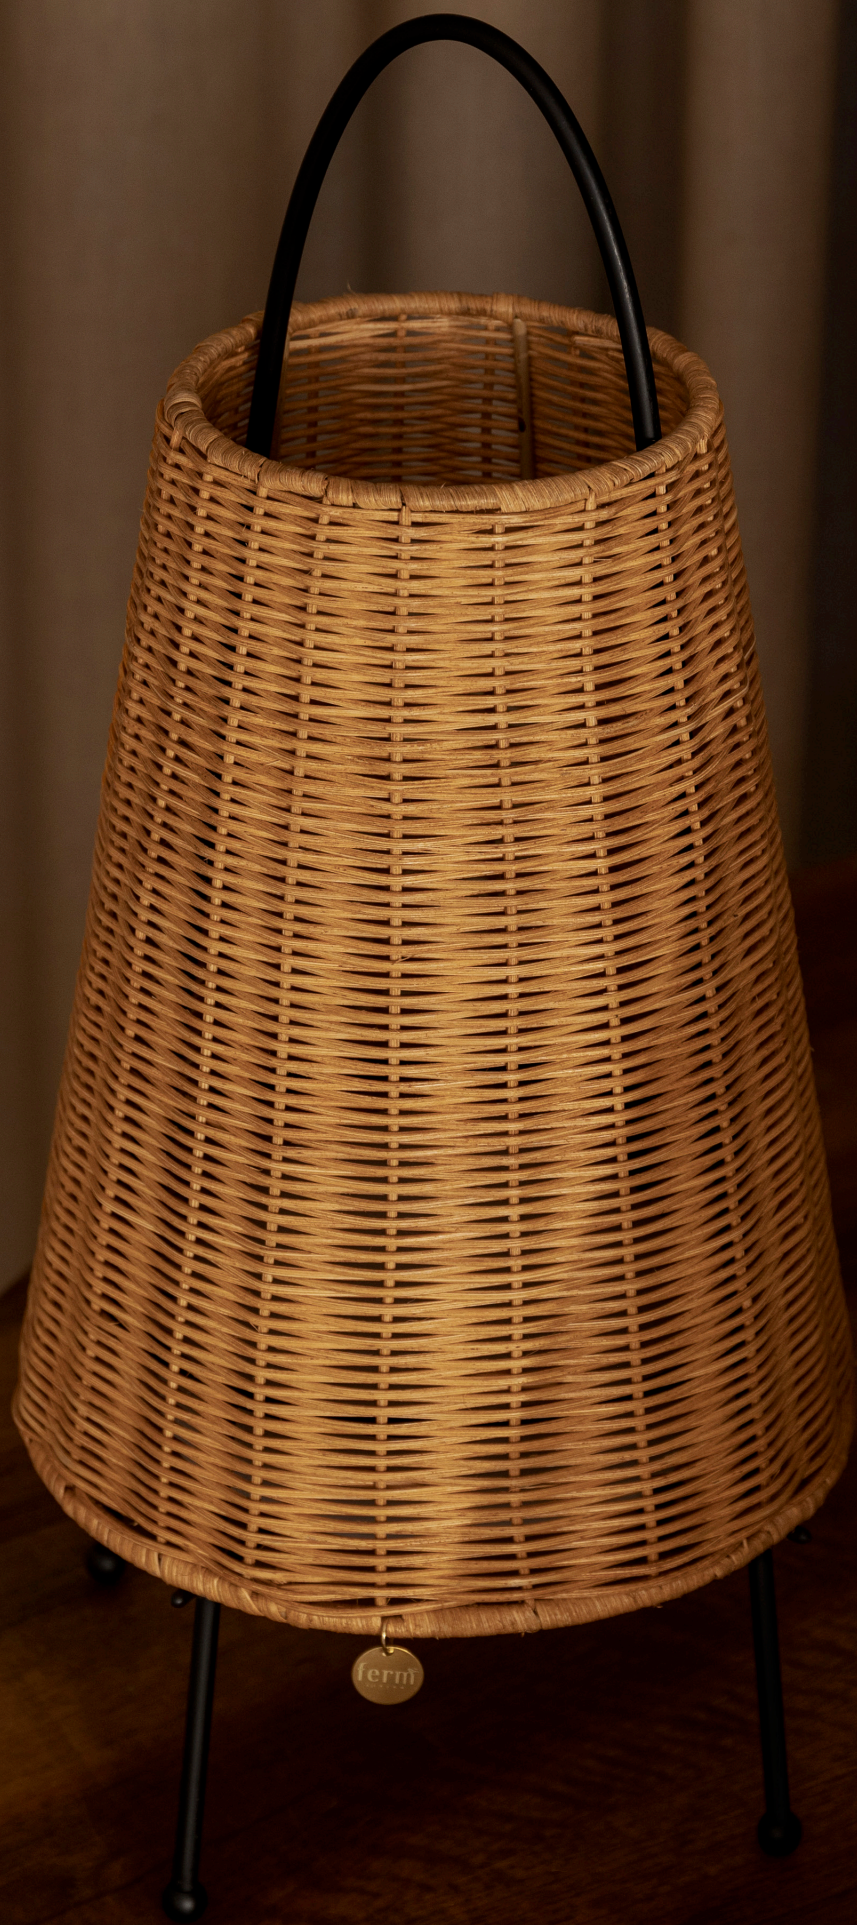

# PORTI BRAIDED LAMP

PRODUCT INFO

ferm  
L I V I N G

# PORTI BRAIDED LAMP

Reinterpreting the form and function of a lantern, the Porti Braided Lamp is a versatile and portable lamp that can be used in a multitude of settings. Emitting a soft and warm light, the lamp features a braided rattan shade that rests on a slender metal frame, resulting in a charming mix of tactility and sleekness. The lamp base features a hover touch function that enables you to control the light intensity as well as turn the lamp on and off with just a gentle touch or tap, and adjustable feet that help you to align the lamp on uneven surfaces.