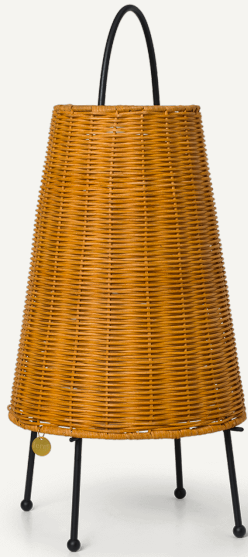

1104266251
Xxxxxxx