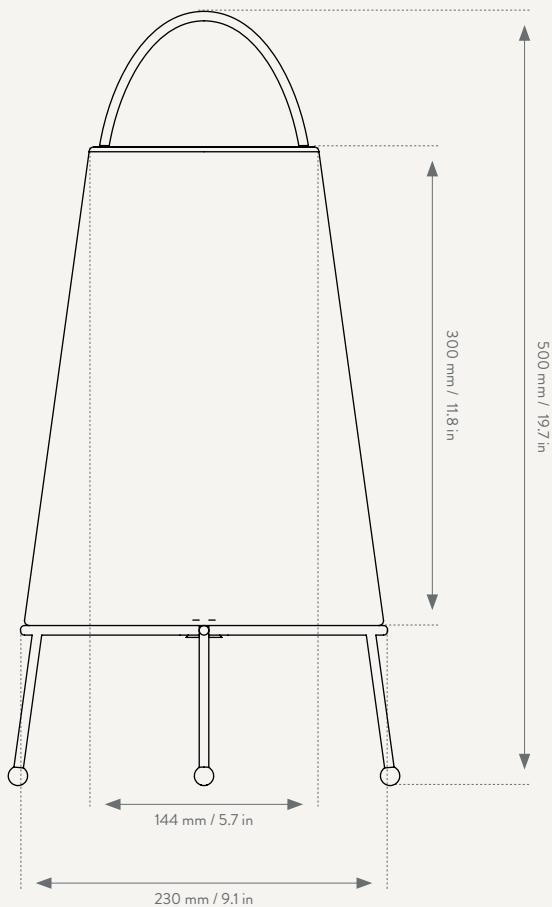

**USB Type:** C  
**USB Cable Length:** 1.5m  
**Adapter Spec:** 100-240V Input  
5V/2A output

1104266251  
Xxxxxxx

### PORTI BRAIDED LAMP

Size:	Ø: 25 x H: 50 cm Ø: 9.8 x H: 19.7 in	Recommended retail price	
Material:	Braided rattan with iron base and LED dome	DKK	1.899
Care:	Wipe with a dry cloth	SEK	2.715
Info:	Voltage: 220-240V – 50Hz.	NOK	2.715
	Light source: 2W Non removable dimmable LED light source, warm white. 2700K, CRI >90. Dimmable up to 50 lm	EUR	249
	Service life: 30.000 hours. Including 1.5 m USB cable type C. Adapter not included.	GBP	235
	Needed adapter specification: 100-240V, 5V/2A output	USD	349
Net. weight:	1 kg		
Packsizes:	2		