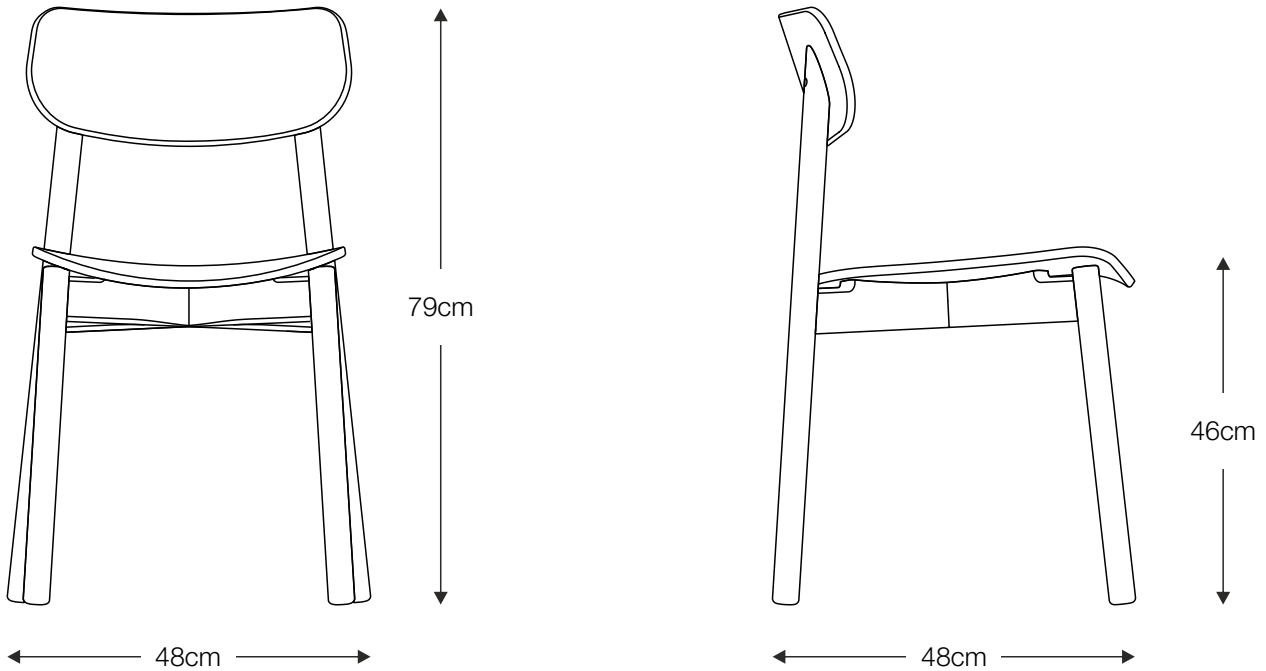

Otis Chair.

Materials

Solid wood & bent plywood

Options

The standard finish is natural Oak, Various options are currently being explored, including painted and stained colour finishes and leather upholstered pads. For further details please enquire.

Dimensions

H.79 W.49 D.48 cm

Seat height: 46cm

Weight

5.5kg

Stack

4 is recommended maximum

Shipping

2 chairs per box

Box size: H.95 W.57 D.49 cm

Box weight 12kg

4 boxes / standard Euro pallet

Otis Stool

Materials

Solid wood, bent plywood & steel tube.

Options

Dimensions

H.95 W.49 D.50 cm
Seat height: 65cm

Weight

6.5kg

Shipping

1 chairs per box
Box size: H.95 W.57 D.49 cm
Box weight 6.5kg
4 boxes / standard Euro pallet