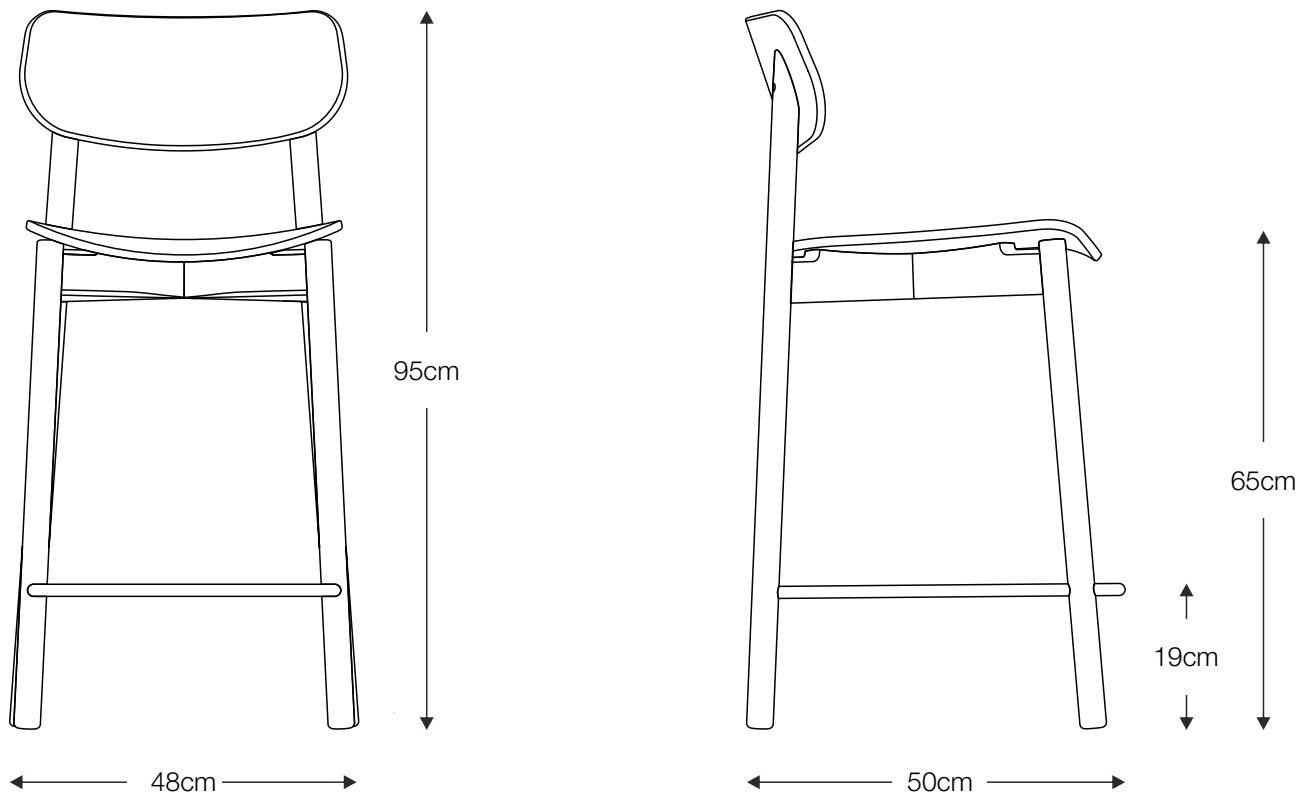

Otis Chair.

Materials

Solid wood & bent plywood

Options

The standard finish is natural Oak, Various options are currently being explored, including painted and stained colour finishes and leather upholstered pads. For further details please enquire.

Dimensions

H.79 W.49 D.48 cm

Seat height: 46cm

Weight

5.5kg

Stack

4 is recommended maximum

Shipping

2 chairs per box

Box size: H.95 W.57 D.49 cm

Box weight 12kg

4 boxes / standard Euro pallet

Otis Stool

Materials

Solid wood, bent plywood & steel tube.

Options

Dimensions

H.95 W.49 D.50 cm
Seat height: 65cm

Weight

6.5kg

Shipping

1 chairs per box
Box size: H.95 W.57 D.49 cm
Box weight 6.5kg
4 boxes / standard Euro pallet