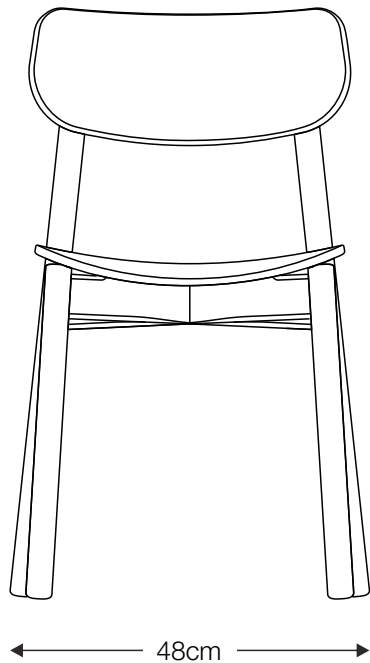

johngreen.

Otis Chair.

Materials

Solid wood & bent plywood

Dimensions

H.79 W.49 D.48 cm
Seat height: 46cm

Weight

5.5kg

Stack

4 is recommended maximum

Shipping

2 chairs per box
Box size: H.95 W.57 D.49 cm
Box weight 12kg
8 boxes / standard Euro pallet

Safety Testing & Certificates

Otis chair is currently being tested for strength, durability and safety according to EN 16139:2013 Level 1 - General contract use.

Solid wood, bent plywood & steel tube.

Dimensions

Low: H.95 W.48 D.50 cm

Seat height: 65cm | Foot Rest: 19cm

High: H.105 W.50 D.52 cm

Seat height: 75cm | Foot Rest: 29cm

Weight

6.5kg