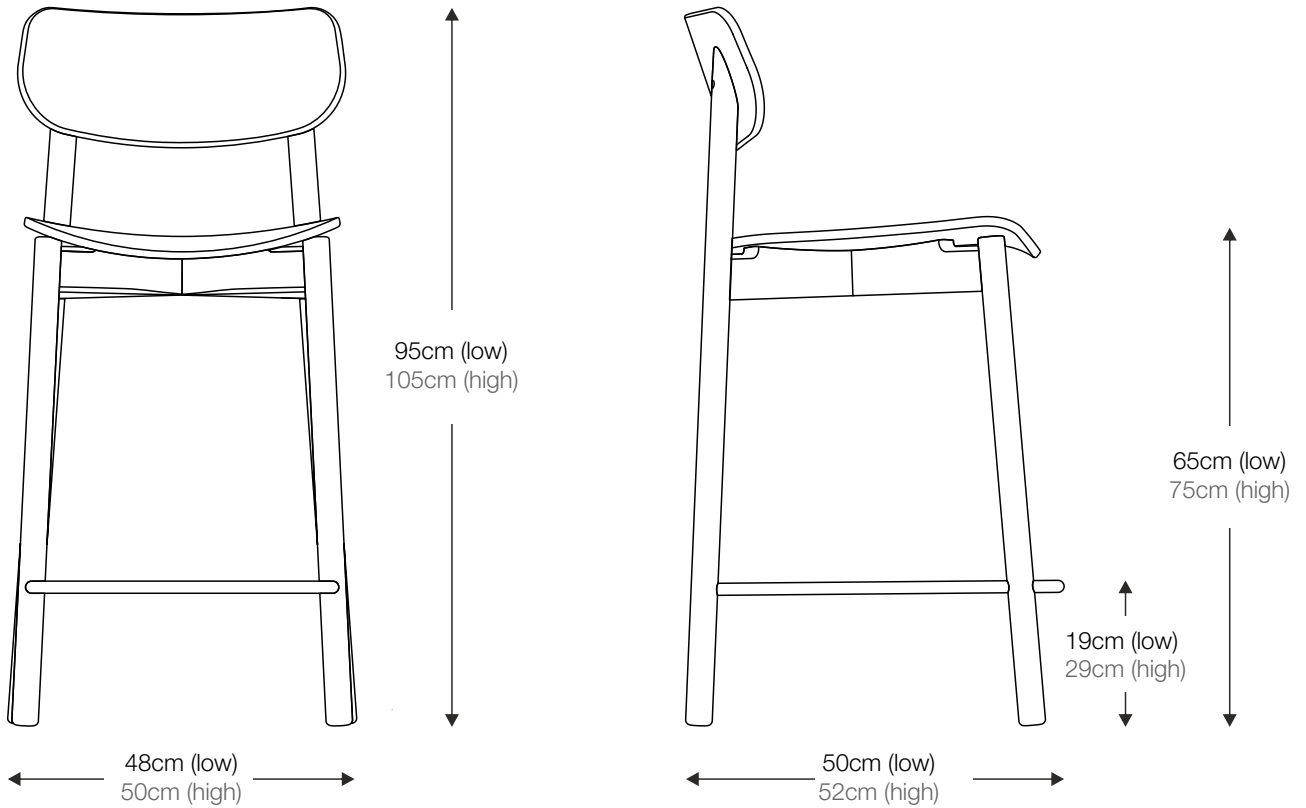

Otis Stool.

Materials

Solid wood, bent plywood & steel tube.

Dimensions

Low: H.95 W.48 D.50 cm

Seat height: 65cm | Foot Rest: 19cm

High: H.105 W.50 D.52 cm

Seat height: 75cm | Foot Rest: 29cm

Weight

6.5kg

Shipping

1 stool per box

Box size: H.105 W.57 D.50 cm

Box weight 6.5kg

4 boxes / standard Euro pallet

Safety Testing & Certificates

Otis stool is currently being tested for strength, durability and safety according to EN 16139:2013 Level 1 - General contract use.

Stool Options

Natural Oak (stock)

Black Stained Ash

Custom Stain or Paint

Footrest Options

Textured Matt Black

Custom Powder Coat

*All special/custom orders may be subject to minimum order quantities and/or surcharges; please contact us to discuss.