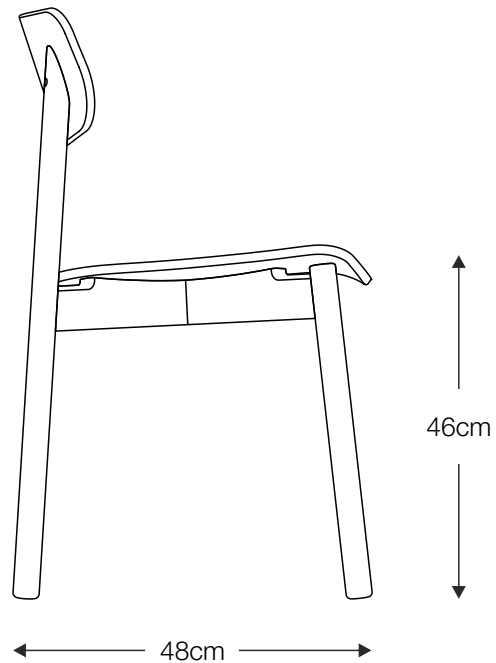

johngreen.

Otis Chair.

Materials

Solid wood & bent plywood

Dimensions

H.79 W.49 D.48 cm
Seat height: 46cm

Weight

5.5kg

Stack

4 is recommended maximum

Shipping

2 chairs per box
Box size: H.95 W.57 D.49 cm
Box weight 12kg
8 boxes / standard Euro pallet

Safety Testing & Certificates

Otis chair is currently being tested for strength, durability and safety according to EN 16139:2013 Level 1 - General contract use.

Solid wood, bent plywood & steel tube.

Dimensions

Low: H.95 W.48 D.50 cm

Seat height: 65cm | Foot Rest: 19cm

High: H.105 W.50 D.52 cm

Seat height: 75cm | Foot Rest: 29cm

Weight

6.5kg