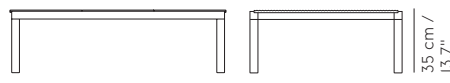

40 cm / 15.7"
84,5 cm / 33.2"

80 cm / 31.5"
84,5 cm / 33.2"

120 cm / 47.2"
84,5 cm / 33.2"

DESIGNED BY / YEAR OF DESIGN

Sylvain Willenz / 2023

ABOUT THE DESIGNER

Sylvain Willenz is a Brussel-based designer creating furniture, lighting and products for a broad range of international clients since 2004. His award-winning practice centers on simple and straightforward design with great attention to the sublime detail. Emphasizing both craftsmanship and innovative techniques, Willenz works with quality and intelligent use of materials as guiding principles.