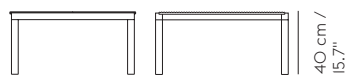

40 cm / 15.7"
84,5 cm / 33.2"

80 cm / 31.5"
84,5 cm / 33.2"

120 cm / 47.2"
84,5 cm / 33.2"

DESIGNED BY / YEAR OF DESIGN

Sylvain Willenz / 2023

ABOUT THE DESIGNER

Sylvain Willenz is a Brussel-based designer creating furniture, lighting and products for a broad range of international clients since 2004. His award-winning practice centers on simple and straightforward design with great attention to the sublime detail. Emphasizing both craftsmanship and innovative techniques, Willenz works with quality and intelligent use of materials as guiding principles.