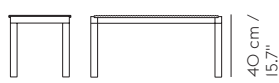

40 cm / 15.7"
84,5 cm / 33.2"

80 cm / 31.5"
84,5 cm / 33.2"

120 cm / 47.2"
84,5 cm / 33.2"

DESIGNED BY / YEAR OF DESIGN

Sylvain Willenz / 2023

ABOUT THE DESIGNER

Sylvain Willenz is a Brussel-based designer creating furniture, lighting and products for a broad range of international clients since 2004. His award-winning practice centers on simple and straightforward design with great attention to the sublime detail. Emphasizing both craftsmanship and innovative techniques, Willenz works with quality and intelligent use of materials as guiding principles.