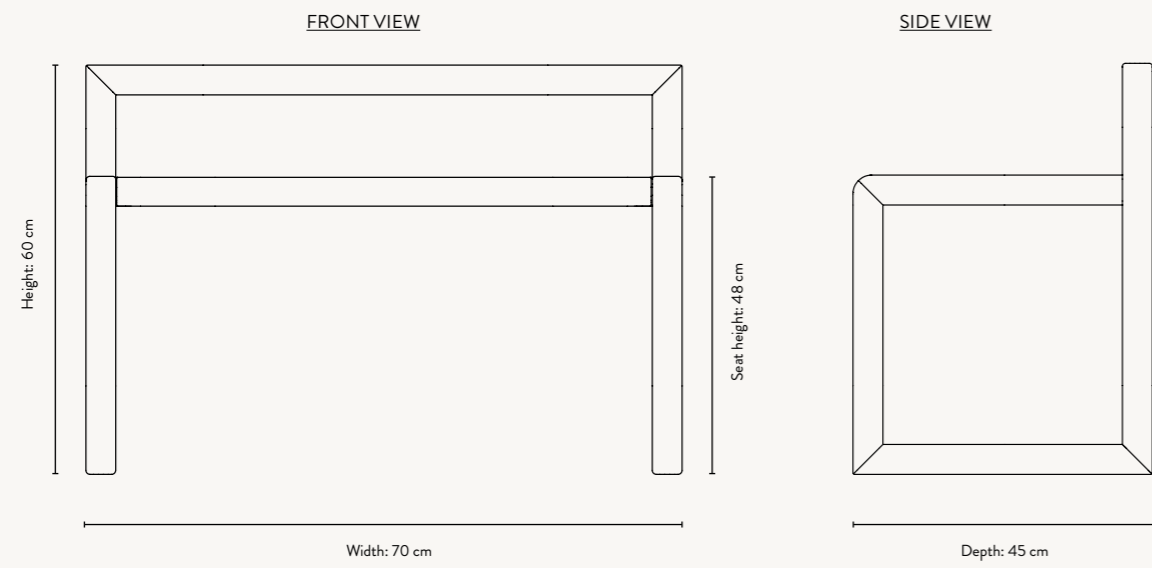

LITTLE ARCHITECT DESK