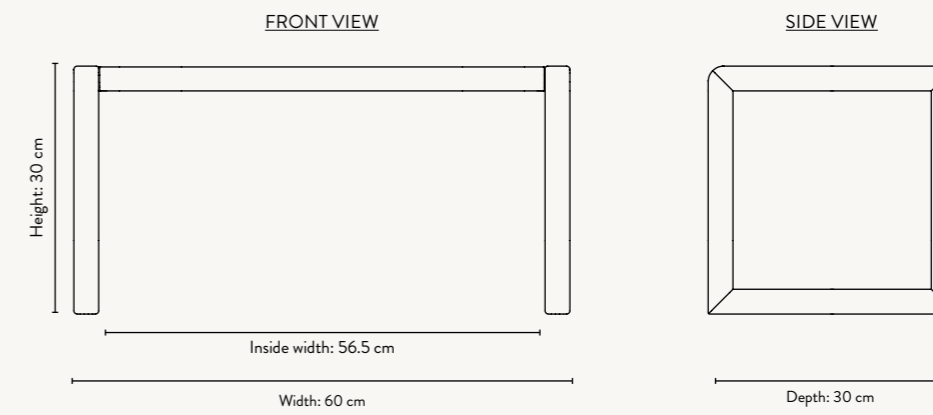

LITTLE ARCHITECT BENCH