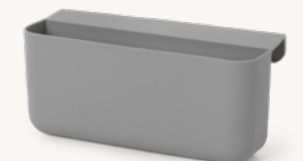

- NEW FSC™
1104264102
Poppy Red
- 100598693
Cashmere
- 3270
Dark Blue
- 3272
Grey
- 3271
Rose

LITTLE ARCHITECT DESK

Size:	H: 60 x W: 70 x D: 45 cm H: 23.6 x W: 27.6 x D: 17.7 in	Recommended retail price	
Material:	Solid ash wood and ash veneer with MDF core. Poppy Red items are FSC™-certified, all other colours will be FSC™-certified by the end of 2021	DKK SEK NOK EUR	1,899 2,715 2,715 255
Care:	Wipe with a damp cloth	GBP	245
Info:	Delivered flatpacked and unassembled. CE-tested. Registered design	USD	355
Design:	Collaboration with Says Who		
Net. weight:	5.7 kg		
Packsizes:	1		

- NEW FSC™
1104264103
Poppy Red
- 100596693
Cashmere
- 3277
Dark Blue
- 3290
Grey
- 3289
Rose

LITTLE ARCHITECT STOOL

Size:	H: 23 x W: 33 x D: 23 cm H: 9.1 x W: 13 x D: 9.1 in	Recommended retail price	
Material:	Solid ash wood and ash veneer with MDF core. Poppy Red items are FSC™-certified, all other colours will be FSC™-certified by the end of 2021	DKK SEK NOK EUR	699 999 999 95
Care:	Wipe with a damp cloth	GBP	89
Info:	Delivered assembled. CE-tested. Registered design	USD	129
Design:	Collaboration with Says Who		
Net. weight:	1.3 kg		
Packsizes:	1		

- 3273
Grey

LITTLE ARCHITECT POCKET - SMALL

Size:	H: 10 x W: 8 x D: 8.5 cm H: 3.9 x W: 3.1 x D: 3.3 in	Recommended retail price	
Material:	100% silicone	DKK	99
Care:	Wipe with a damp cloth	SEK	139
Info:	CE-tested	NOK	139
Design:	Collaboration with Says Who	EUR	15
Net. weight:	0.1 kg	GBP	15
Packsizes:	4	USD	19

- 3274
Grey

LITTLE ARCHITECT POCKET - LARGE

Size:	H: 10 x W: 16.5 x D: 8.5 cm H: 3.9 x W: 6.5 x D: 3.3 in	Recommended retail price	
Material:	100% silicone	DKK	199
Care:	Wipe with a damp cloth	SEK	285
Info:	CE-tested	NOK	285
Design:	Collaboration with Says Who	EUR	25
Net. weight:	0.3 kg	GBP	25
Packsizes:	4	USD	35