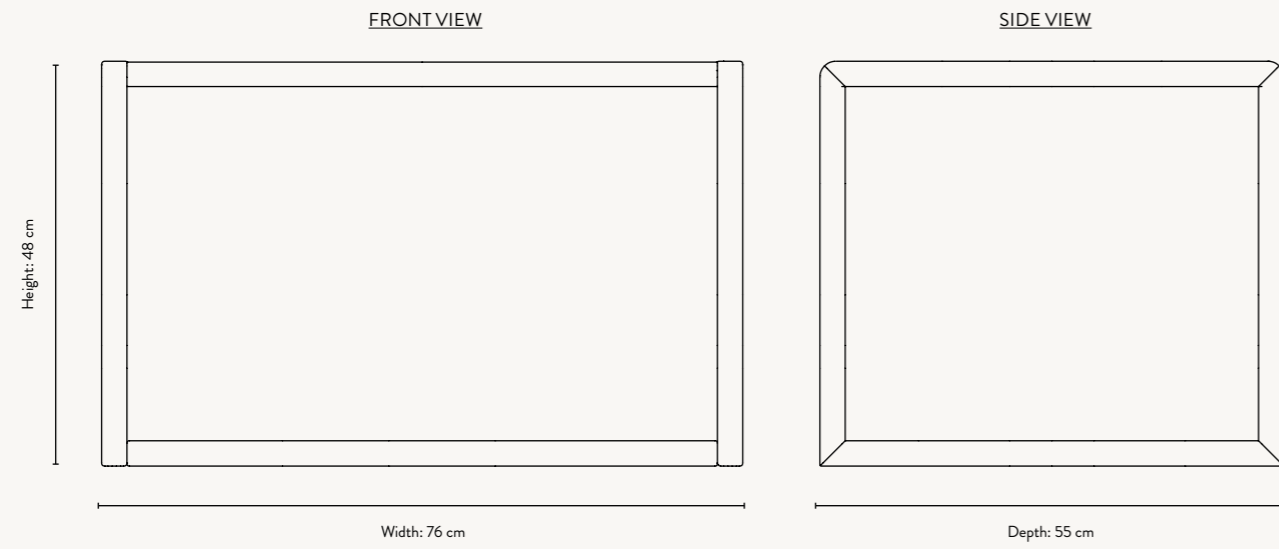

LITTLE ARCHITECT TABLE