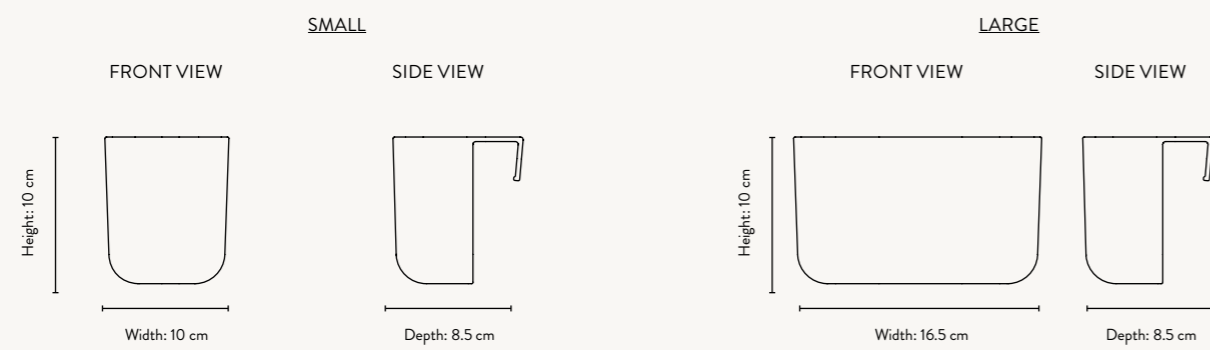

LITTLE ARCHITECT POCKET