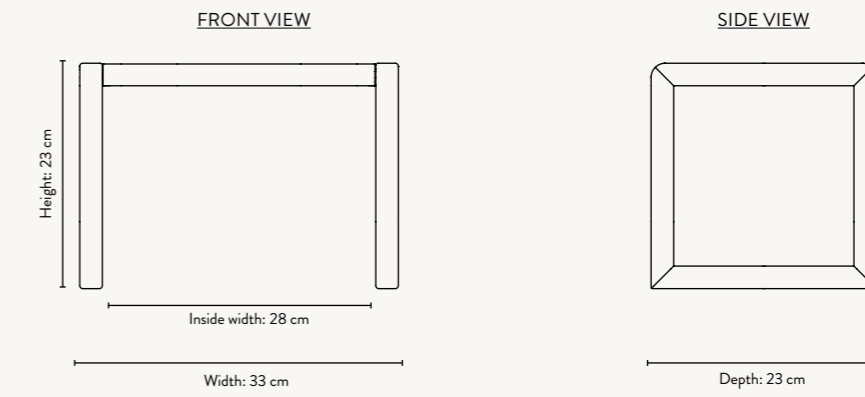

LITTLE ARCHITECT STOOL