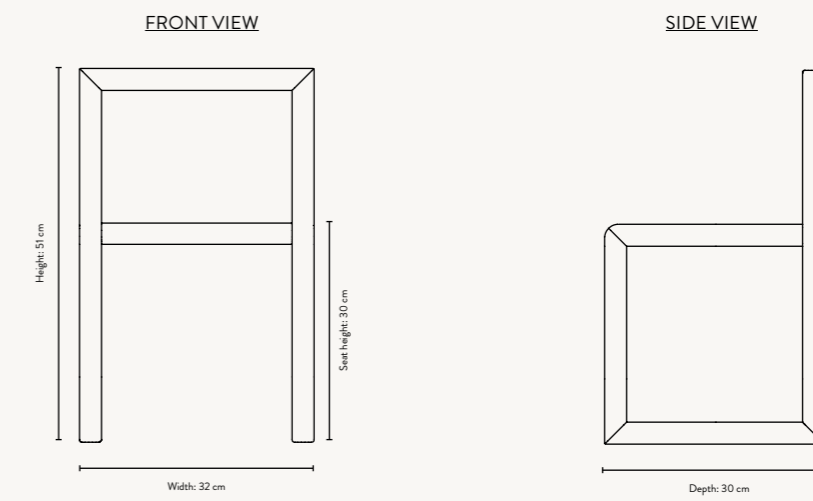

LITTLE ARCHITECT CHAIR