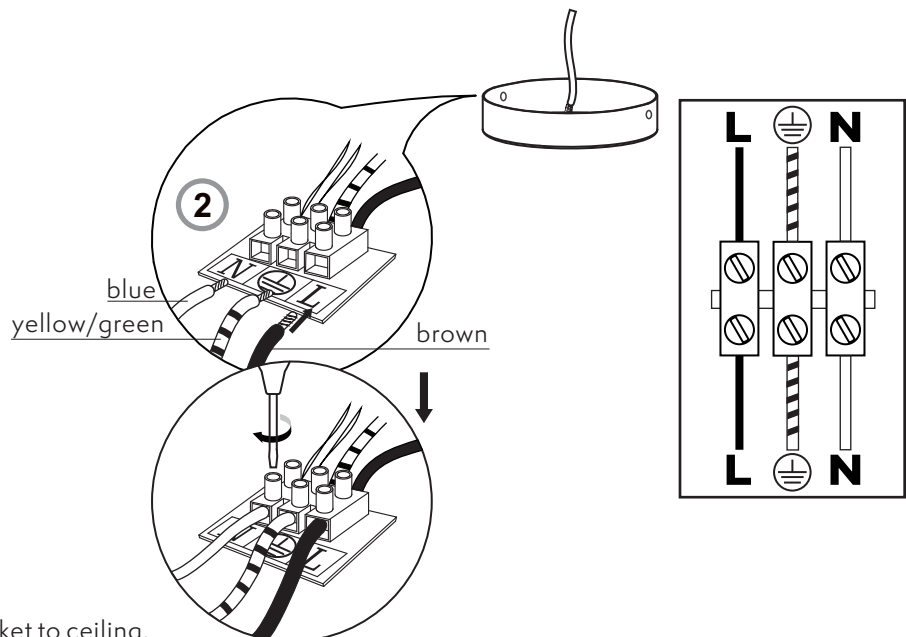

what's in the box

wall light x 1

wall plug x 2

screw x 2

assembly instructions

1

1. Screw bracket to ceiling.

2. Connect the lighting terminal block to the main supply.

2

This product is fitted with non- replaceable bulbs.