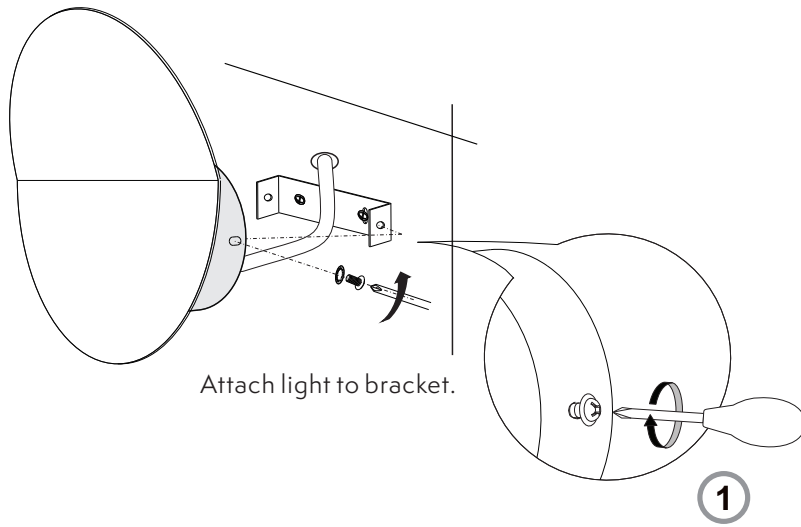

what's in the box

wall light x 1

wall plug x 2

screw x 2

assembly instructions

1

1. Screw bracket to ceiling.

2. Connect the lighting terminal block to the main supply.

2

This product is fitted with non- replaceable bulbs.