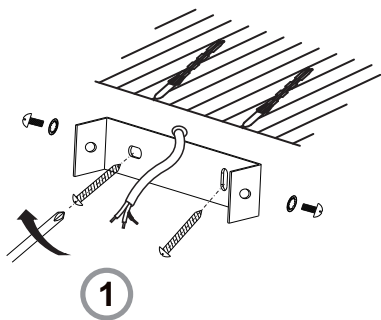

what's in the box

wall light x 1

wall plug x 2

screw x 2

assembly instructions

1

1. Screw bracket to ceiling.

2. Connect the lighting terminal block to the main supply.

2

This product is fitted with non- replaceable bulbs.