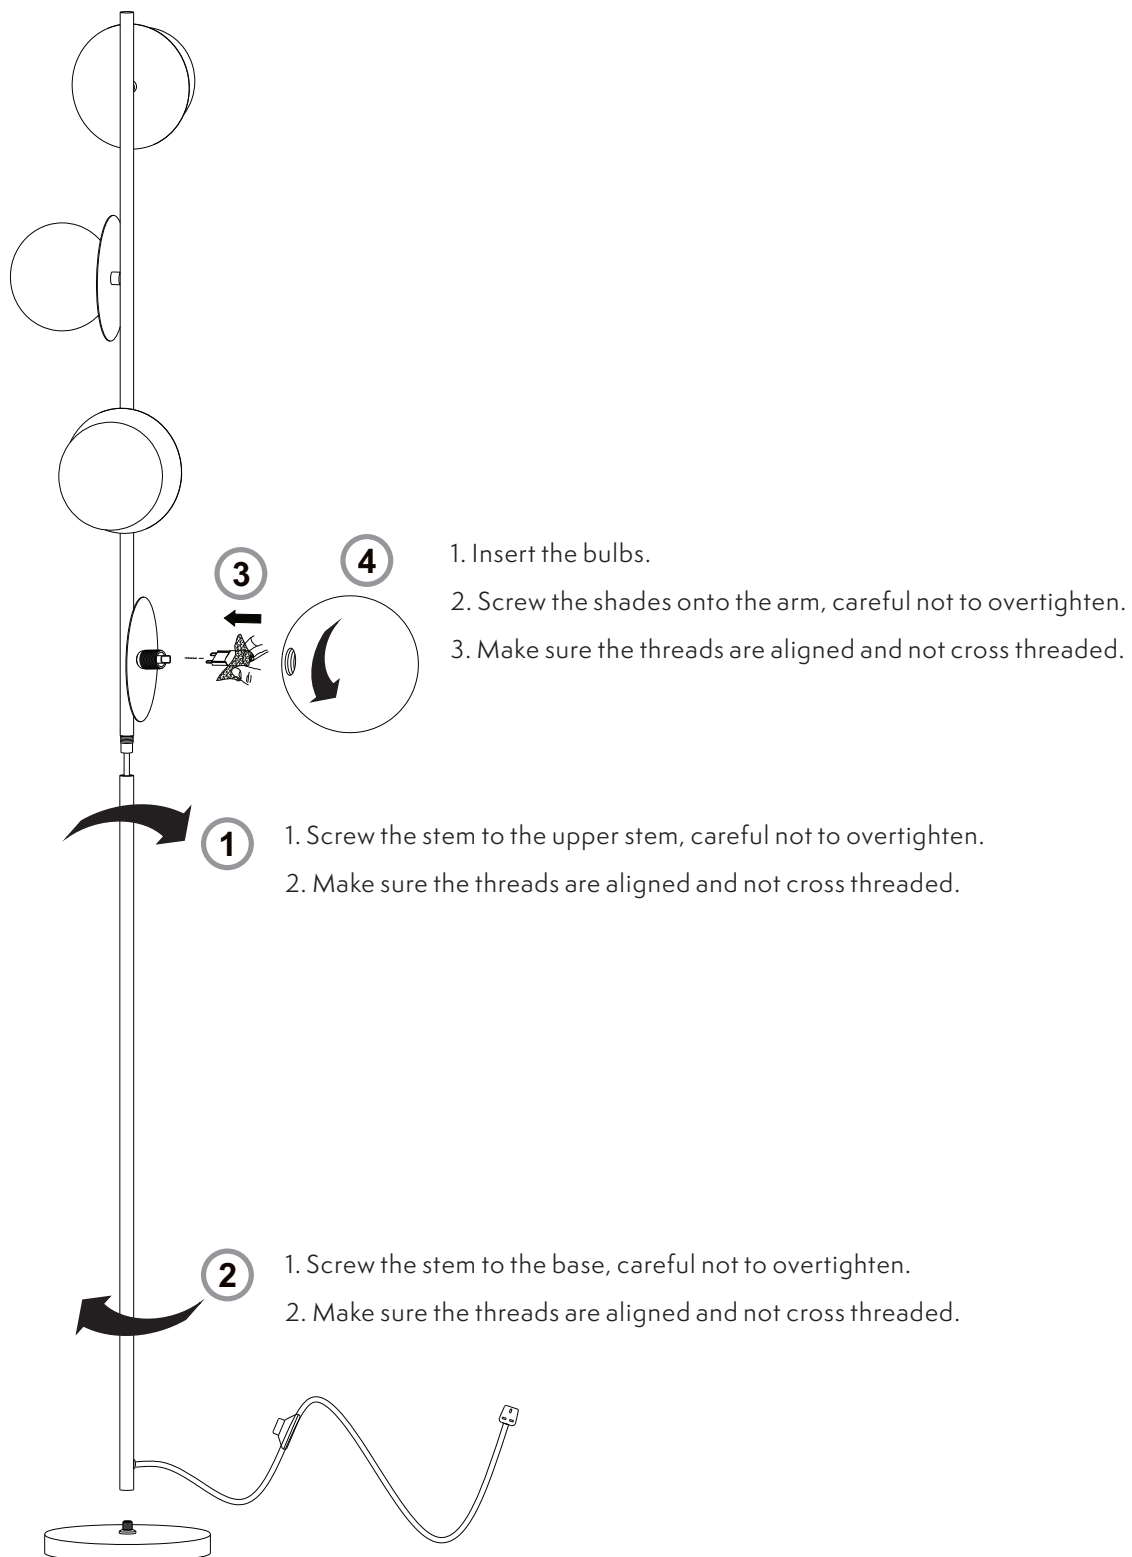

## opal disk floor light

Make sure you get a qualified electrician to fit this new light. Do not plug this lamp into the mains supply until it is completely assembled.

Any questions?

[help@houseof.com](mailto:help@houseof.com)

### what's in the box

glass shade x4  
+1 spare shade

metal base x1

# assembly instructions

Recommended bulb: G9 3W LED bulb or Max 28W halogen bulb.