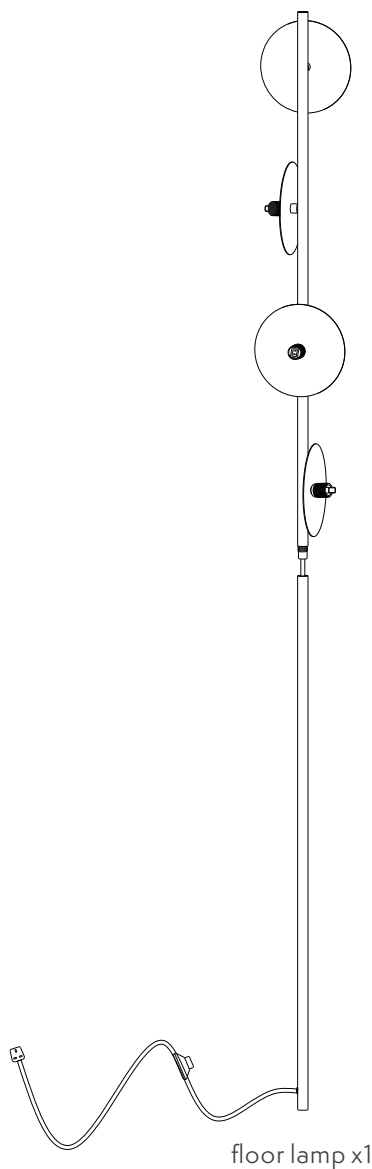

## opal disk floor light

Make sure you get a qualified electrician to fit this new light. Do not plug this lamp into the mains supply until it is completely assembled.

Any questions?

[help@houseof.com](mailto:help@houseof.com)

### what's in the box

glass shade x4  
+1 spare shade

metal base x1

# assembly instructions

Recommended bulb: G9 3W LED bulb or Max 28W halogen bulb.