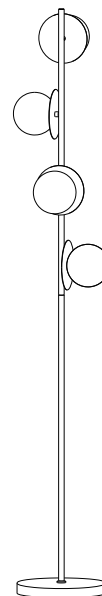

houseof *lighting*

## opal disk floor light

Make sure you get a qualified electrician to fit this new light. Do not plug this lamp into the mains supply until it is completely assembled.

Any questions?

[help@houseof.com](mailto:help@houseof.com)

### what's in the box

glass shade x4  
+1 spare shade

metal base x1