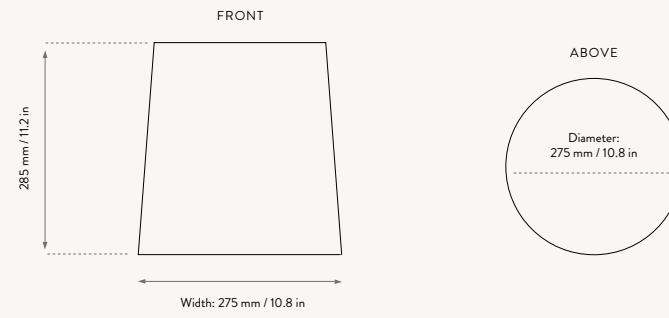

ECLIPSE LAMPSHADE - MEDIUM