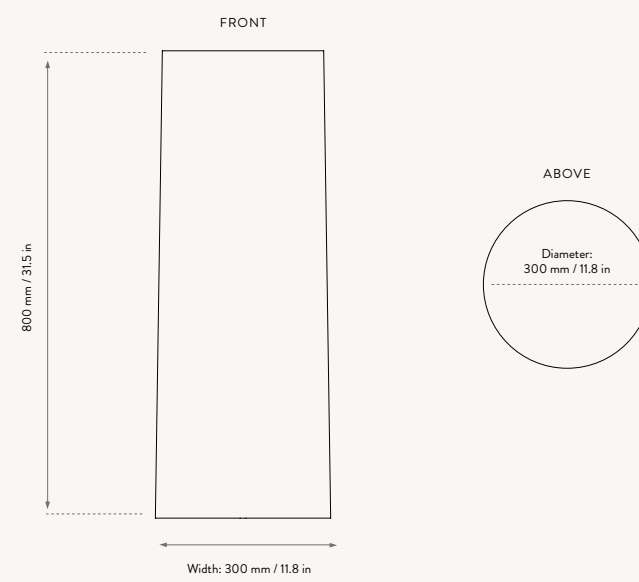

# Eclipse Entire Lampshades

Artwork  
by Berit  
Mogensen  
Lopez

1104264876  
Short

1104264878  
Large

**SIZE:** *SHORT:* Ø: 33 X H: 18.5 CM / Ø: 13 X H: 7.3 IN *LARGE:* Ø: 42 X H: 40 CM / Ø: 16.5 X H: 15.7 IN  
**MATERIAL:** FABRIC COVERED LAMP SHADE WITH STEEL STRUCTURE · **CARE:** DUST OFF OR CAREFULLY VACUUM CLEAN  
**INFO:** FITS E27 SOCKETS. REGISTERED DESIGN. *SHORT:* FITS HEBE LAMP BASE SMALL & MEDIUM AND POST TABLE LAMP BASE  
*LARGE:* FITS POST FLOOR LAMP BASE · **DESIGN:** COLLABORATION WITH BERIT MOGENSEN LOPEZ  
**COUNTRY OF ORIGIN:** CHINA **NET. WEIGHT:** 0.6 KG / 1.1 KG · **PACKSIZE:** 2

# Eclipse Lampshade Large

1104264882  
Natural

1104264883  
Sand

1104264884  
Curry

SIZE: Ø: 42 X H: 40 CM / Ø: 16.5 X H: 15.7 IN · MATERIAL: FABRIC COVERED LAMPSHADE WITH STEEL STRUCTURE  
CARE: DUST OFF OR CAREFULLY VACUUM CLEAN · INFO: FITS E27 SOCKETS. FITS POST FLOOR LAMP BASE  
COUNTRY OF ORIGIN: CHINA · NET. WEIGHT: 1.1 KG · PACKSIZE: 2

# Eclipse Lampshade Long

100356206  
Natural

1104264881  
Sand

100356302  
Curry

SIZE: Ø: 30 X H: 80 CM / Ø: 11.8 X H: 31.5 IN · MATERIAL: FABRIC COVERED LAMPSHADE WITH STEEL STRUCTURE  
CARE: DUST OFF OR CAREFULLY VACUUM CLEAN · INFO: FITS E27 SOCKETS. FITS HEBE LAMP BASE LARGE  
COUNTRY OF ORIGIN: CHINA · NET. WEIGHT: 1.1 KG · PACKSIZE: 2

ECLIPSE LAMPSHADE - SHORT

ECLIPSE LAMPSHADE - MEDIUM

ECLIPSE LAMPSHADE - LARGE

ECLIPSE LAMPSHADE - LONG

Space to feel comfortably you