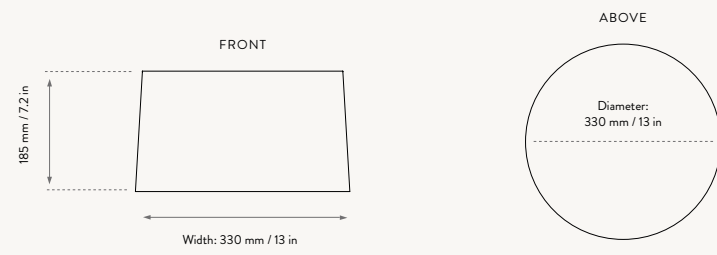

ECLIPSE LAMPSHADE - SHORT