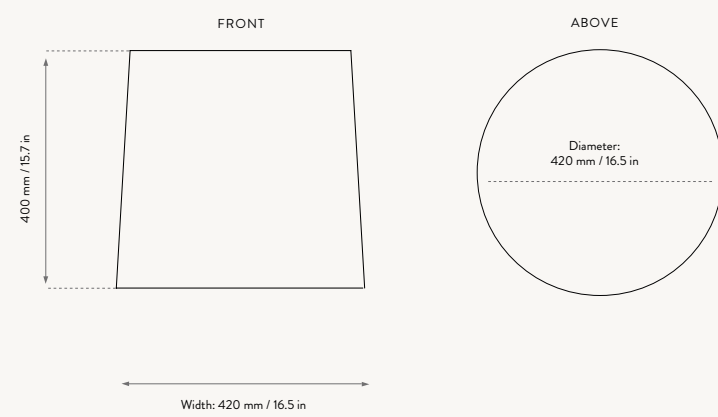

ECLIPSE LAMPSHADE - LARGE