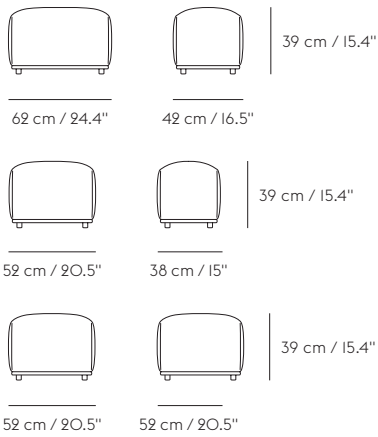

ECHO POUF

ANDERSSEN & VOLL ON THE DESIGN “Inspired by the idea of repetitions, the Echo Pouf has a simple and elegant expression through its modern lines and soft seat, allowing for the design to be repeated throughout any space to create visual echoes of its form.”

MADE-TO-ORDER INSPIRATION

NORTH AMERICA READY-TO-SHIP OPTIONS

DESIGNED BY / YEAR OF DESIGN

Anderssen & Voll / 2019

ABOUT THE DESIGNER

Anderssen & Voll are two thirds of the former Norway Says and among the most prominent and successful Norwegian designers. They have formerly been named both Norwegian and Scandinavian Designers of the Year in Norway and have received international awards and recognition for their work with furniture, lighting, and home accessories.

CATEGORY

Pouf

ENVIRONMENT

Indoor

COUNTRY OF PRODUCTION

Slovakia

PREASSEMBLED

Yes

DESCRIPTION

Designed with a simple, friendly expression, the Echo Pouf brings comfort and functionality to any space. Use the design in symmetric formations or clusters in various sizes and upholsteries to create visual echoes throughout a space.

MATERIAL

Wood frame, High-Resilience foam and textile upholstery.

CLEANING AND CARE

Remove non-greasy stains by carefully dabbing with a lint-free cloth wrung out in clean, warm water. If necessary, clean by dabbing with soapy water. Visit Kvadrat.dk for further information on cleaning textiles.

MADE-TO-ORDER

All sizes can be upholstered in all colors from Kvadrat's Remix, Rime, Fiord, Steelcut, Steelcut Trio, Canvas, Clara, Hallingdal 65, Divina, Divina Melange, Divina MD, Vidar and Forest Nap textile series as well as selected colors from Rohleder's Ocean (3, 21, 32, 50, 52, 80 & 60) textile. Fire resistant foam is available upon request.

TESTS & CERTIFICATIONS