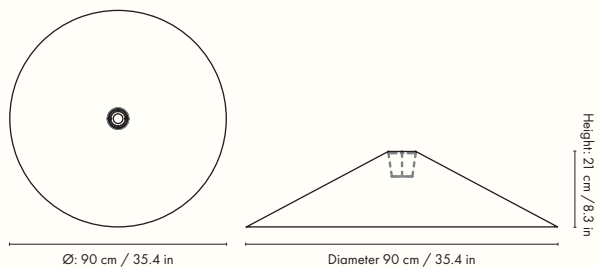

Measurements