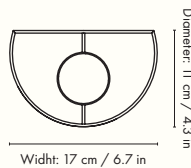

Measurements