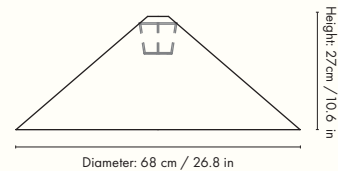

Measurements