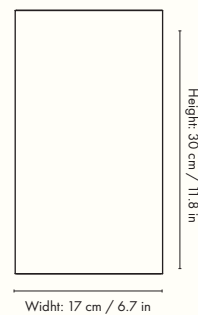

Measurements