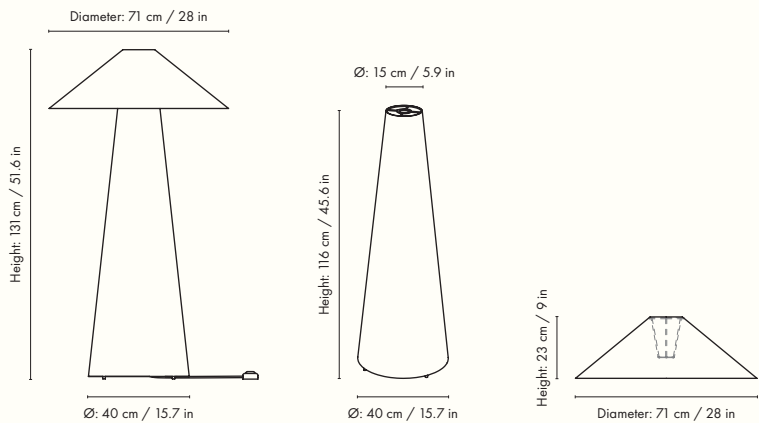

Measurements