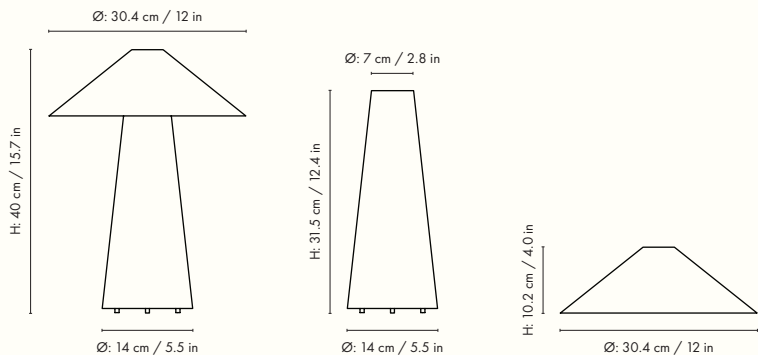

Measurements