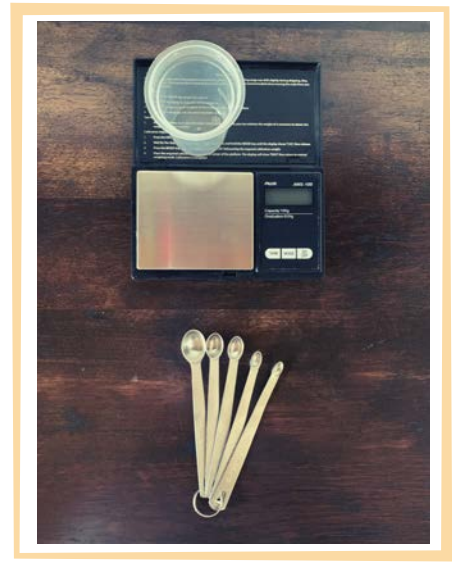

the scoop & incremental household measures

HOUSEHOLD MEASURES IN GRAMS

If you do not have the Gelmix scoop, or need to mix smaller increments, you can use a gram scale or one these common household measures.

The Gelmix jar contains a half serving scoop, equivalent to a level 1/2 teaspoon.

GELMIX SCOOP = 1.2 GRAMS

1/2 LEVEL TSP = 1.2 GRAMS

1/4 LEVEL TSP = 0.6 GRAMS

1/8 LEVEL TSP = 0.3 GRAMS

1/16 LEVEL TSP = 0.15 GRAMS

DIGITAL GRAM SCALE

A scale that measures down to 0.01g is the most accurate way to measure small increments of Gelmix. Just "TARE" the scale to bring it back to 0.00 after placing your container on the scale.