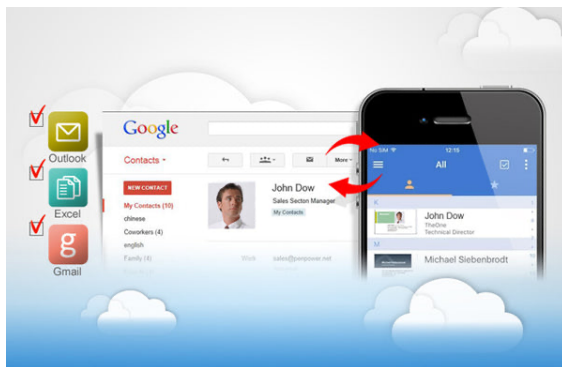

Penpower WorldCard Pro (Win/Mac) Portable A8 Colour Namecard Scanner

reddot design award
winner 2011

Hardware Specifications:

Dimension (L x W x H):
107 x 28 x 100 mm)
Weight: 168g
Resolution: 600 dpi
Interface: USB
Windows 7 / Mac OS X 10.11 or later

In the Box:

A8 Color Business Card Scanner
USB cable
Calibration card
Activation code

PRODUCT OVERVIEW

WorldCard Pro is an ergonomic and creative business card scanner with lighting and tilting open entry design. The entry design makes you put the business cards into the scanner through at a proper angle and scan the information easily and intuitively. After precise recognition, the information on the business card will immediately become your personal database of social network. Humanized design on USB cable gathering in the backside of device simplifies the extra cable placement. On-the-go professionals find it a great companion to bring along on business trips to file contact info into a database before returning to the office.