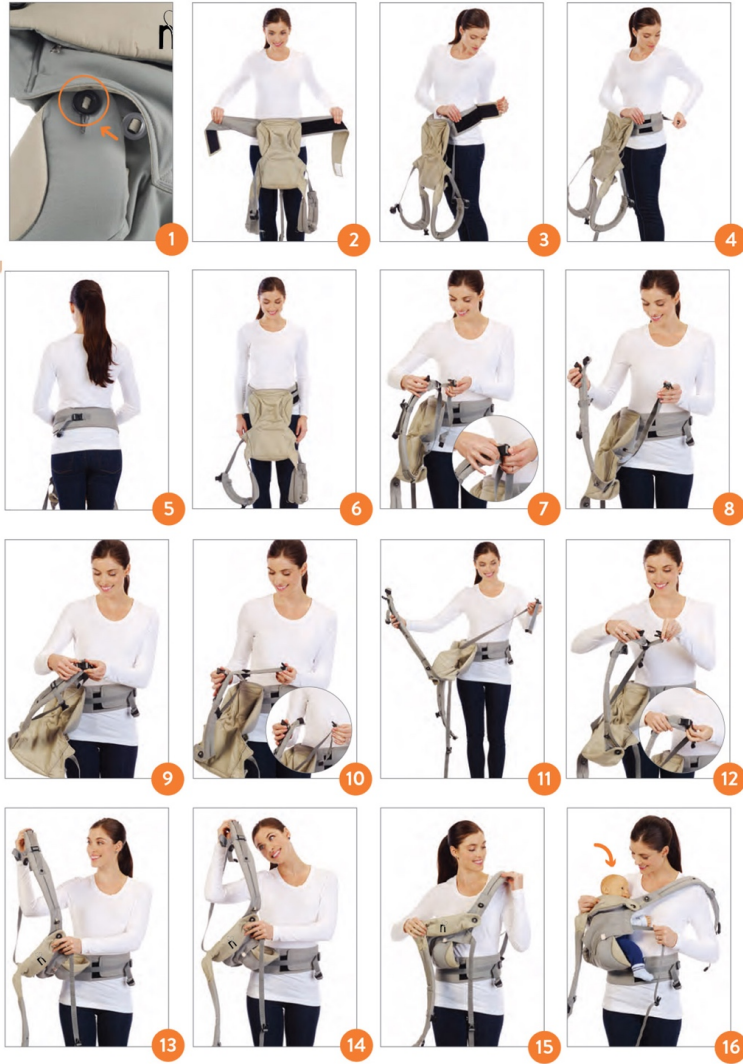


Closer2You
BABY CARRIER
ERGONOMIC IN ALL POSITIONS

INSTRUCTION MANUAL

FRONT CARRY | FRONT INWARD

0-4M (3.2kg - 5.5kg)

OPTION 1 - INSERTING BABY

REMOVING BABY

FRONT CARRY | FRONT INWARD

0-4M (3.2kg - 5.5kg)

OPTION 2 - INSERTING BABY

Insert with the Carrier.

REMOVING BABY

FRONT CARRY | FRONT INWARD

4-24M (5.5 - 12.2kg)

REMOVING BABY

BACK CARRY

6-36M (7.8 - 15kg)

REMOVING BABY

HIP CARRY

6-24M (7.8 - 12.2kg)

REMOVING BABY