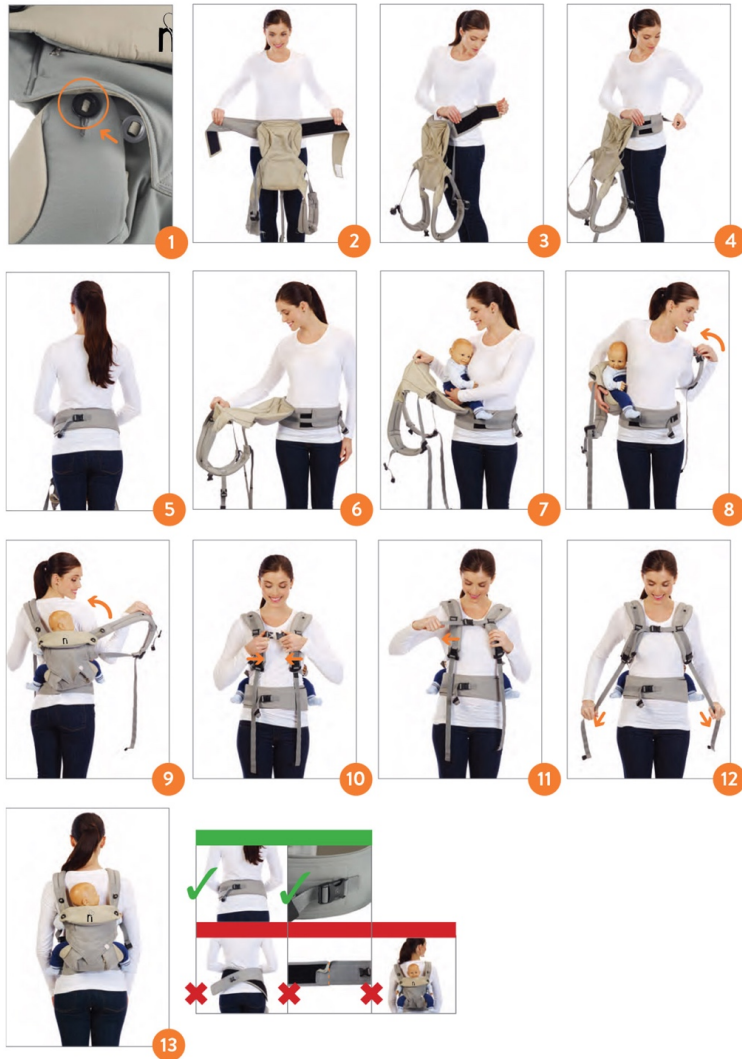


Closer2You
BABY CARRIER
ERGONOMIC IN ALL POSITIONS

INSTRUCTION MANUAL

FRONT CARRY | FRONT INWARD

0-4M (3.2kg - 5.5kg)

OPTION 1 - INSERTING BABY

REMOVING BABY

FRONT CARRY | FRONT INWARD

0-4M (3.2kg - 5.5kg)

OPTION 2 - INSERTING BABY

Insert with the Carrier.

REMOVING BABY

FRONT CARRY | FRONT INWARD

4-24M (5.5 - 12.2kg)

REMOVING BABY

BACK CARRY

6-36M (7.8 - 15kg)

REMOVING BABY

HIP CARRY

6-24M (7.8 - 12.2kg)

REMOVING BABY