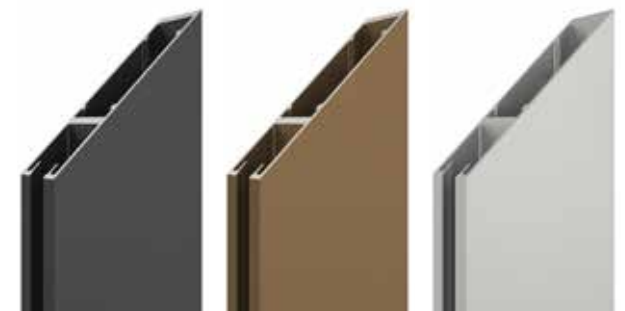

black finishing

bronze finishing

aluminium finishing