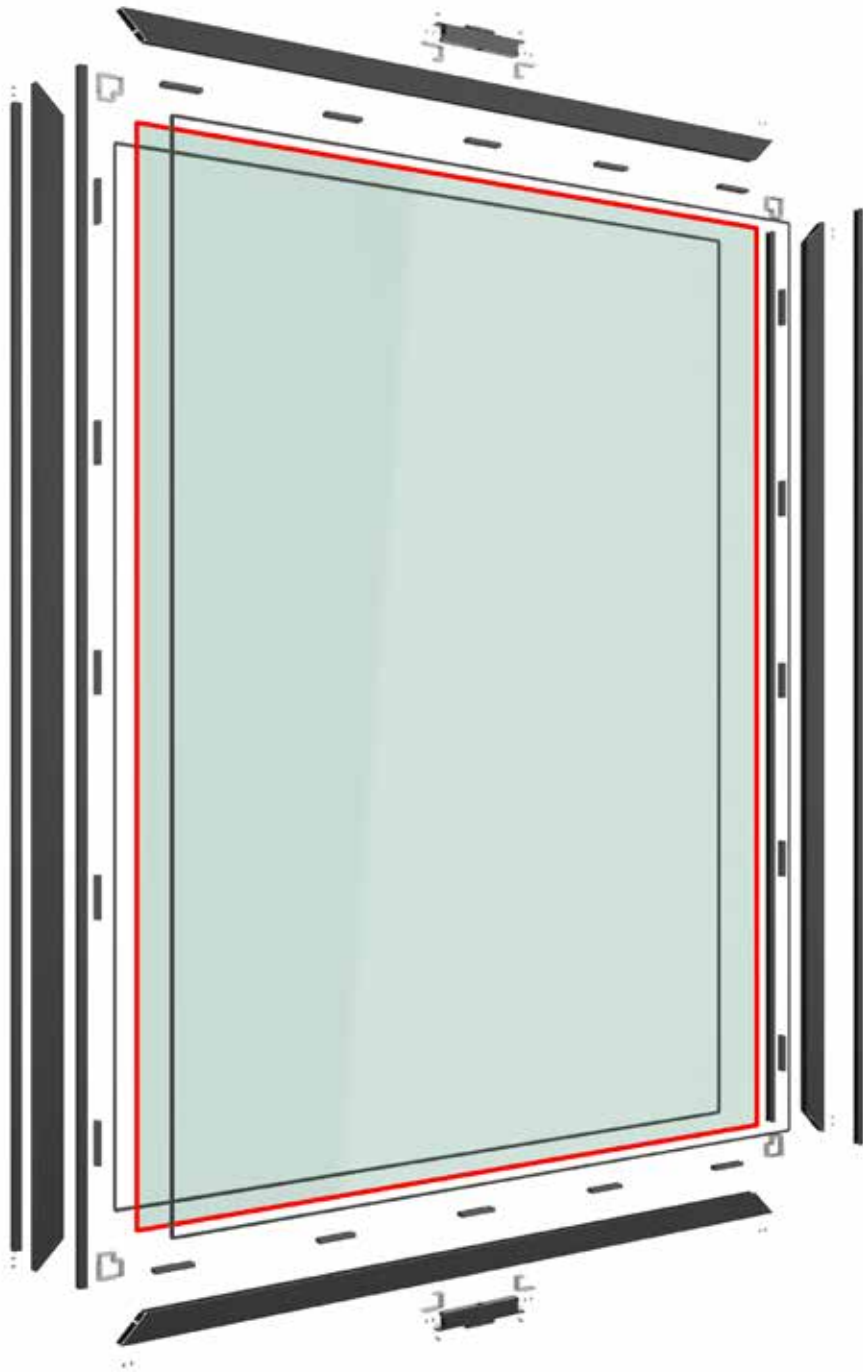

Door hardware designed for local craftsmen

Portapivot offers personalized **made-to-measure door hardware to local craftsmen** with worldwide shipping. The website is set up as a **B2B E-shop**, with 3D configuration tools in the shop pages that can be accessed by anyone interested in the systems possibilities.

The **tailormade** “Portapivot 6530 XL” example used for this presentation, includes all the necessary hardware for **easy self-assembly and on-site installation**.

For shipping & economical purposes, the necessary tempered or leavened safety glass sheet should be purchased at a local glass supplier. This modus operandi **combines our engineering, technology & design capabilities with local suppliers, experience and craftsmanship**.