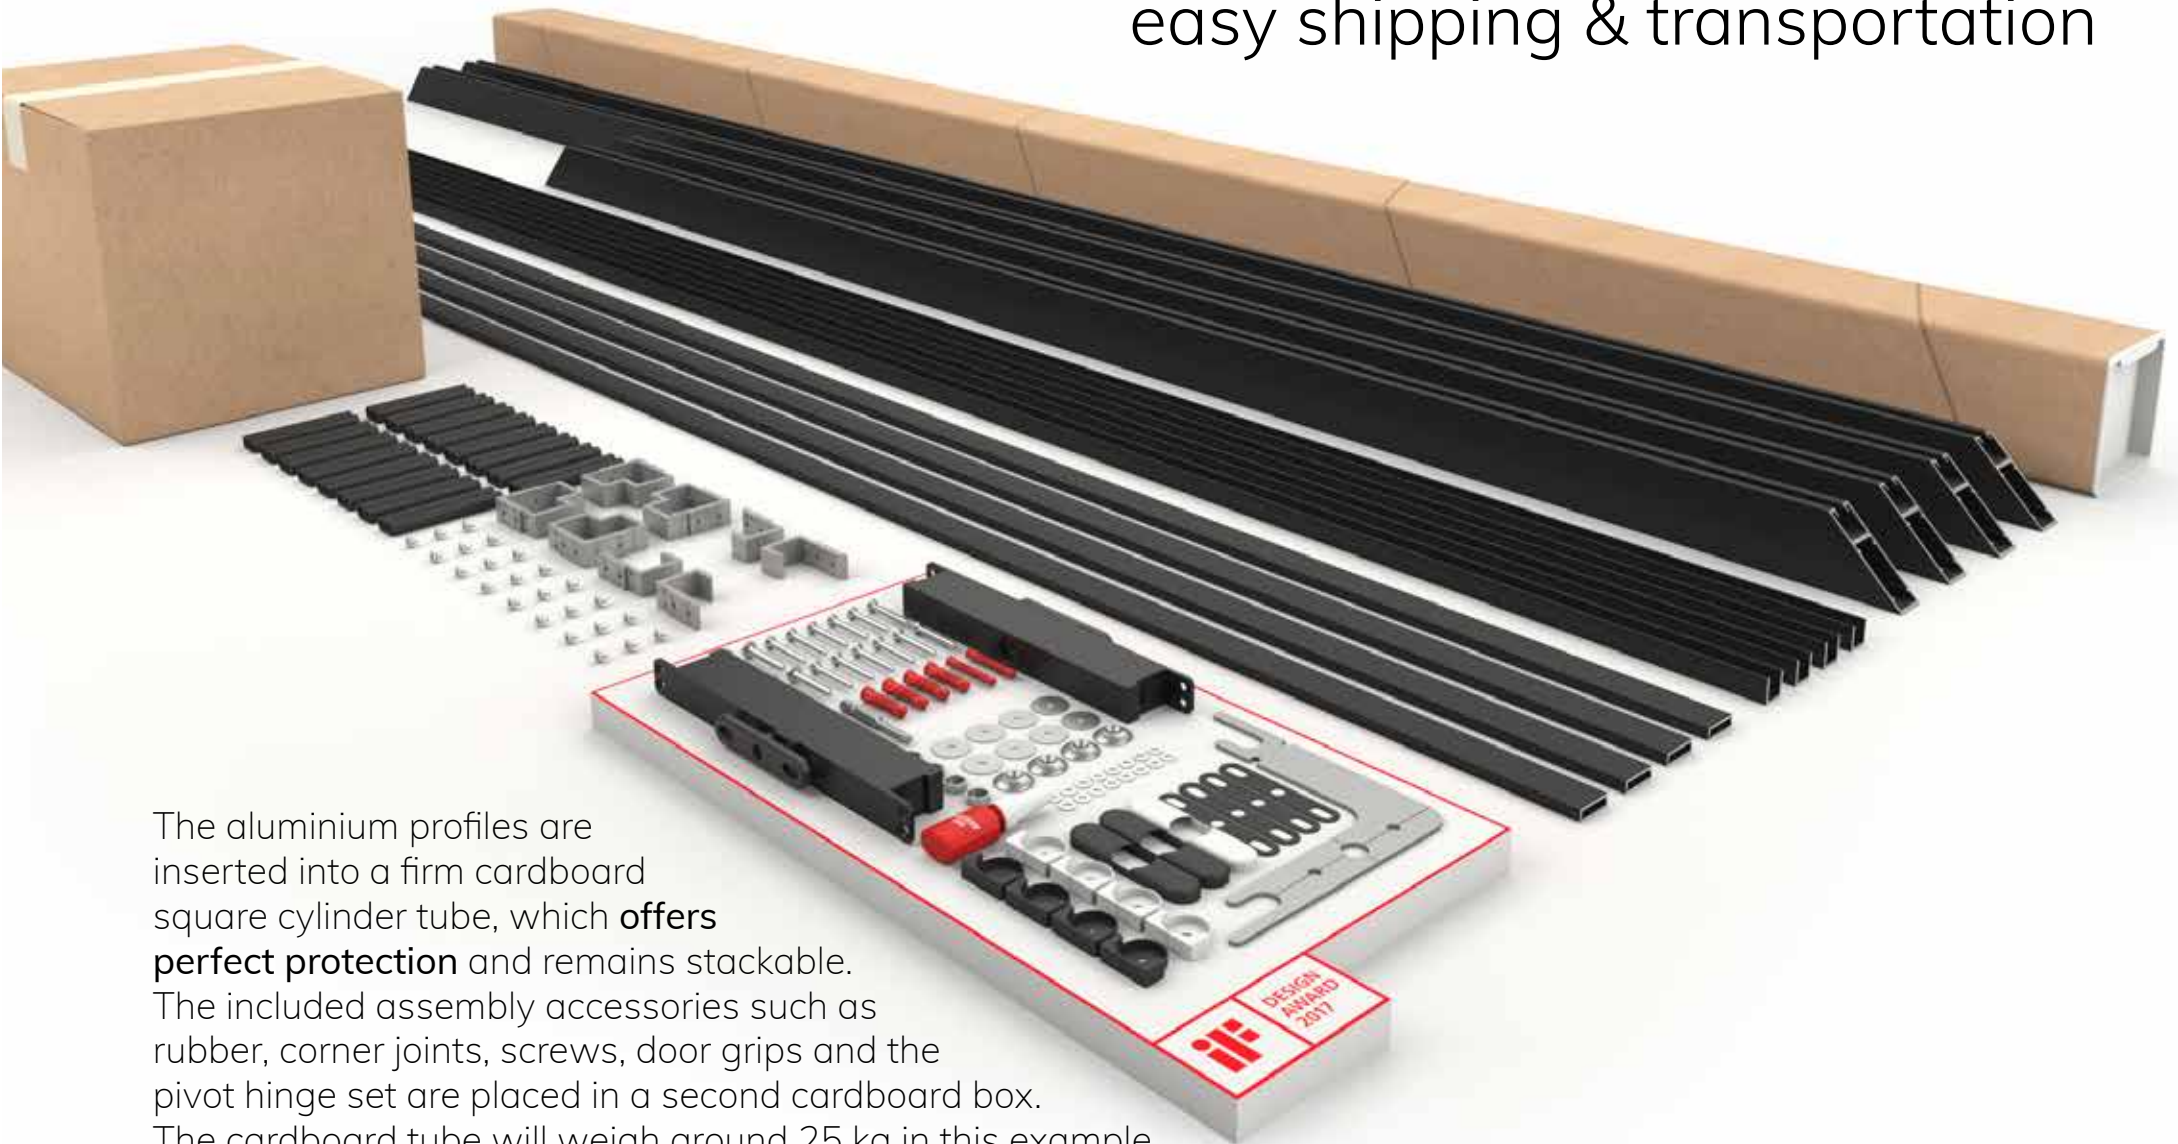

# Configure Portapivot 6530

Visually configure the desired pivot door by selecting the appropriate dimensions and options like color, door grips and grid profiles.

The slider underneath the image allows you to open the door to assess the pivot point and have a better view at the handles on the door.

## Compact packaging for easy shipping & transportation

The aluminium profiles are inserted into a firm cardboard square cylinder tube, which **offers perfect protection** and remains stackable. The included assembly accessories such as rubber, corner joints, screws, door grips and the pivot hinge set are placed in a second cardboard box. The cardboard tube will weigh around 25 kg in this example and the square box will weigh around 5kg.